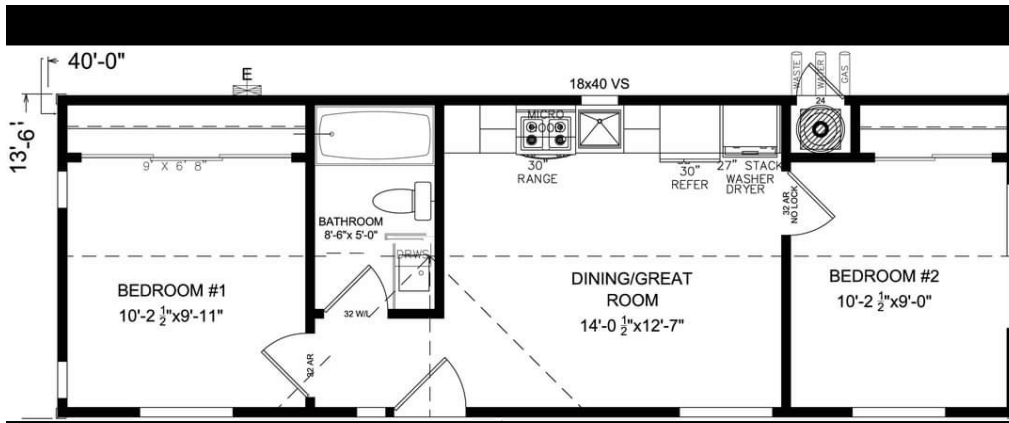

www.MyADU4Less.com
Mountain View models (HUD)

Mountain View 3600 1br 1 bath	486 sf	13.5' x 36'
Mountain View 4000 2br 1 bath	540 sf	13.5' x 40'
Mountain View 4200 2br 2 bath	567 sf	13.5' x 42'

For more information call 951 679 9907 or email info@usmodularinc.com