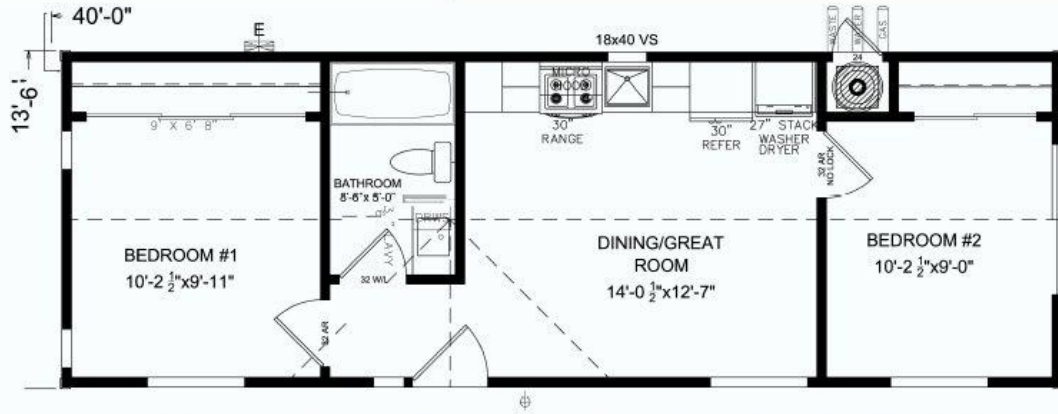

The Mountain View

Single Section HUD
Manufactured Home
2 Bed - 1 Bath
540 sq. ft.

MV4000 - Combination Siding Package

MV4000 - Lap Siding Package

MV4000 - Board and Batten Siding Package

ADU ~ Vacation Home ~ Casita ~ Guest Home ~ Park Home
Energy Efficient ~ Craftsmanship Quality ~ Affordable ~ Value

Locally owned and operated

Mountain View HUD MH Product

Mountain View MV4000 Floorplan

(HUD) 540 SQ. FT.

Mountain View MV4000 Sidewall Elevation Example

Mountain View MV4000

End Wall Elevation & Cross Section Example

6'0"x6'8" XO S.G.D.

18x48 VS

18x48 VS