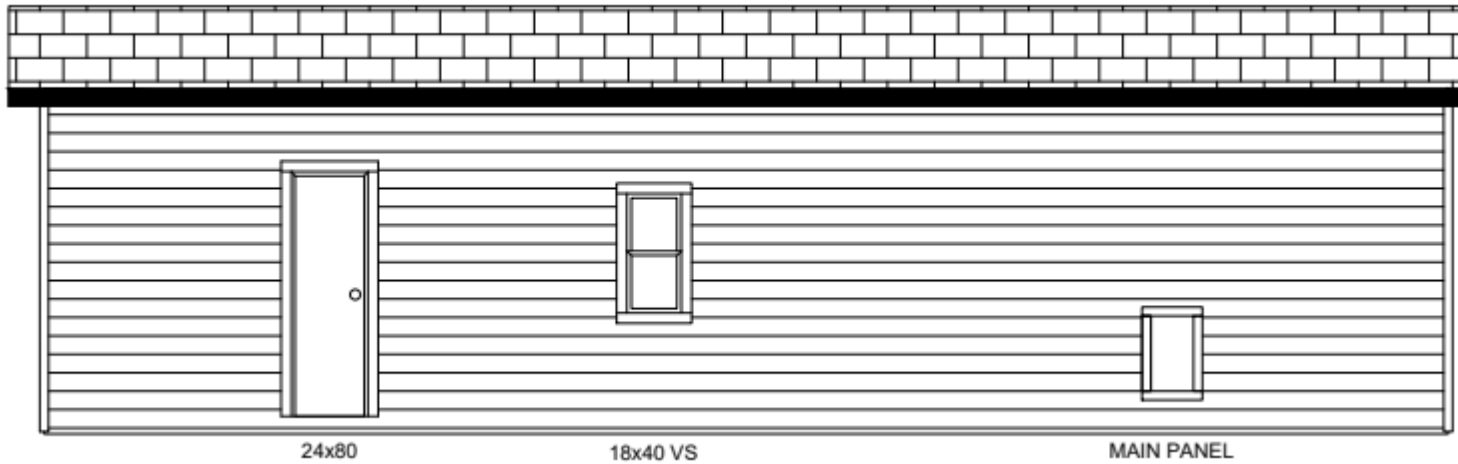

The Mountain View

Single Section HUD
Manufactured Home
2 Bed - 1 Bath
540 sq. ft.

MV4000 - Combination Siding Package

MV4000 - Lap Siding Package

MV4000 - Board and Batten Siding Package

ADU ~ Vacation Home ~ Casita ~ Guest Home ~ Park Home
Energy Efficient ~ Craftsmanship Quality ~ Affordable ~ Value

Locally owned and operated

Mountain View HUD MH Product

Mountain View MV4000 Floorplan

(HUD) 540 SQ. FT.

Mountain View MV4000 Sidewall Elevation Example

Mountain View MV4000

End Wall Elevation & Cross Section Example

6'0"x6'8" XO S.G.D.

18x48 VS

18x48 VS