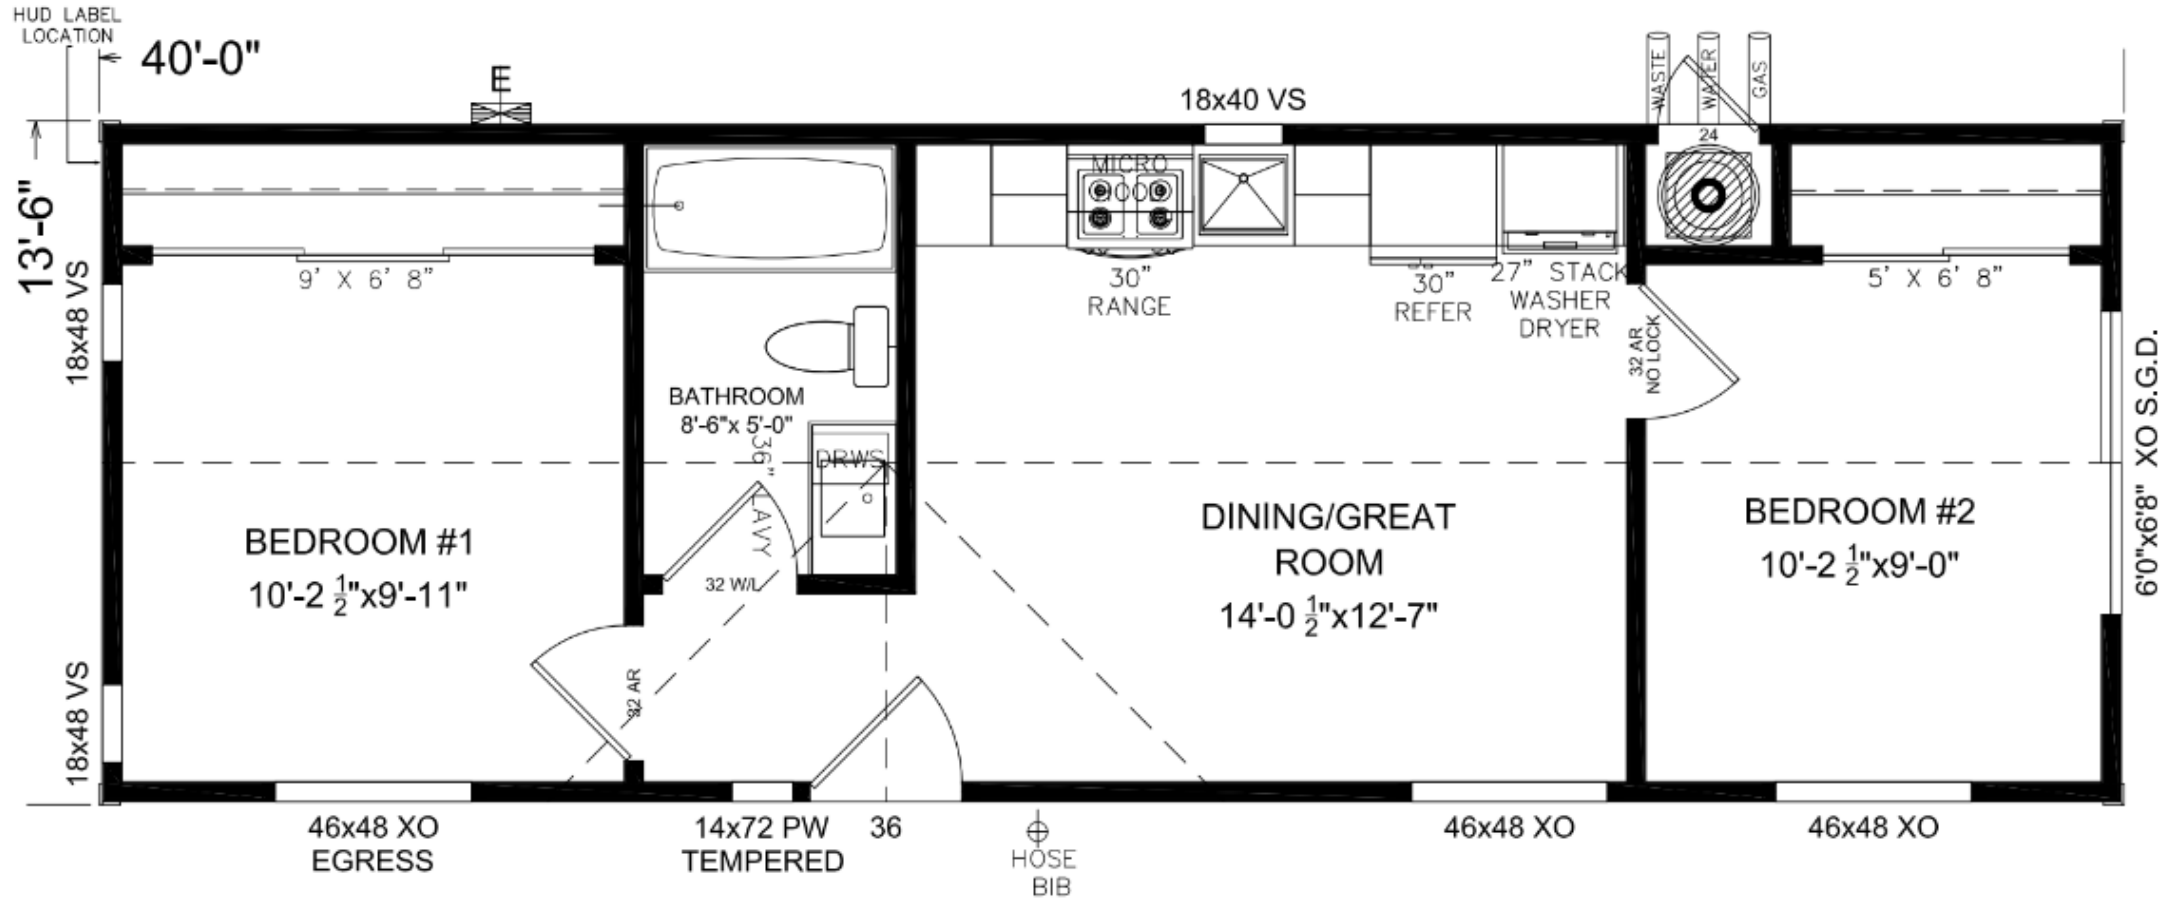

The Mountain View

Single Section HUD
Manufactured Home
2 Bed - 1 Bath
540 sq. ft.

MV4000 - Combination Siding Package

MV4000 - Lap Siding Package

MV4000 - Board and Batten Siding Package

ADU ~ Vacation Home ~ Casita ~ Guest Home ~ Park Home
Energy Efficient ~ Craftsmanship Quality ~ Affordable ~ Value

Locally owned and operated

Mountain View HUD MH Product

Mountain View MV4000 Floorplan

(HUD) 540 SQ. FT.

Mountain View MV4000 Sidewall Elevation Example

Mountain View MV4000

End Wall Elevation & Cross Section Example

6'0"x6'8" XO S.G.D.

18x48 VS

18x48 VS