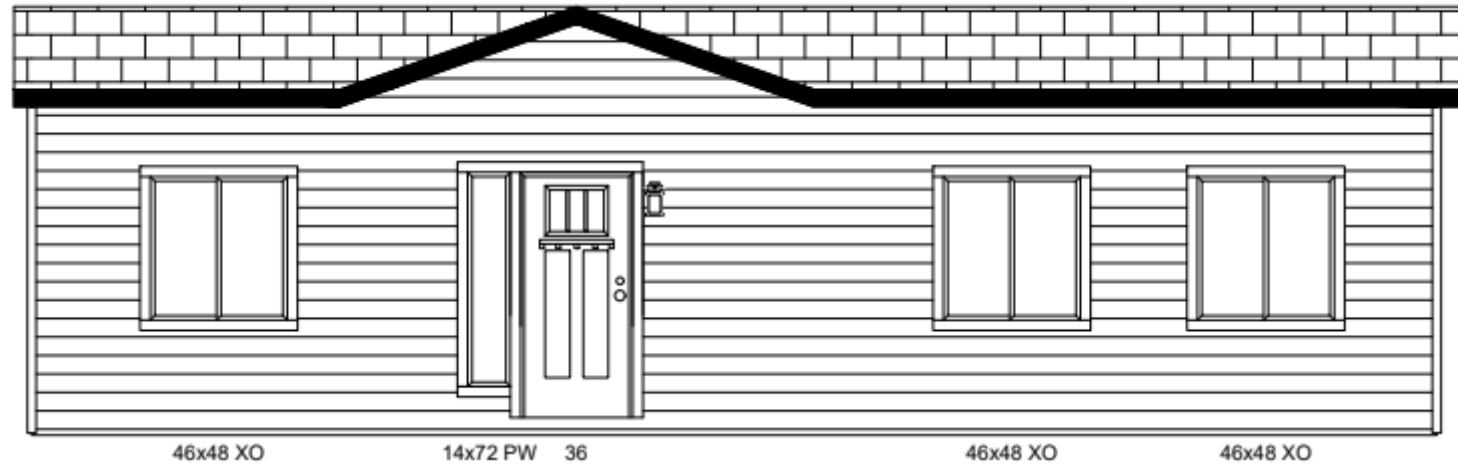

The Mountain View

Single Section HUD
Manufactured Home
2 Bed - 1 Bath
540 sq. ft.

MV4000 - Combination Siding Package

MV4000 - Lap Siding Package

MV4000 - Board and Batten Siding Package

ADU ~ Vacation Home ~ Casita ~ Guest Home ~ Park Home
Energy Efficient ~ Craftsmanship Quality ~ Affordable ~ Value

Locally owned and operated

Mountain View HUD MH Product

Mountain View MV4000 Floorplan

(HUD) 540 SQ. FT.

Mountain View MV4000 Sidewall Elevation Example

Mountain View MV4000

End Wall Elevation & Cross Section Example

6'0"x6'8" XO S.G.D.

18x48 VS

18x48 VS