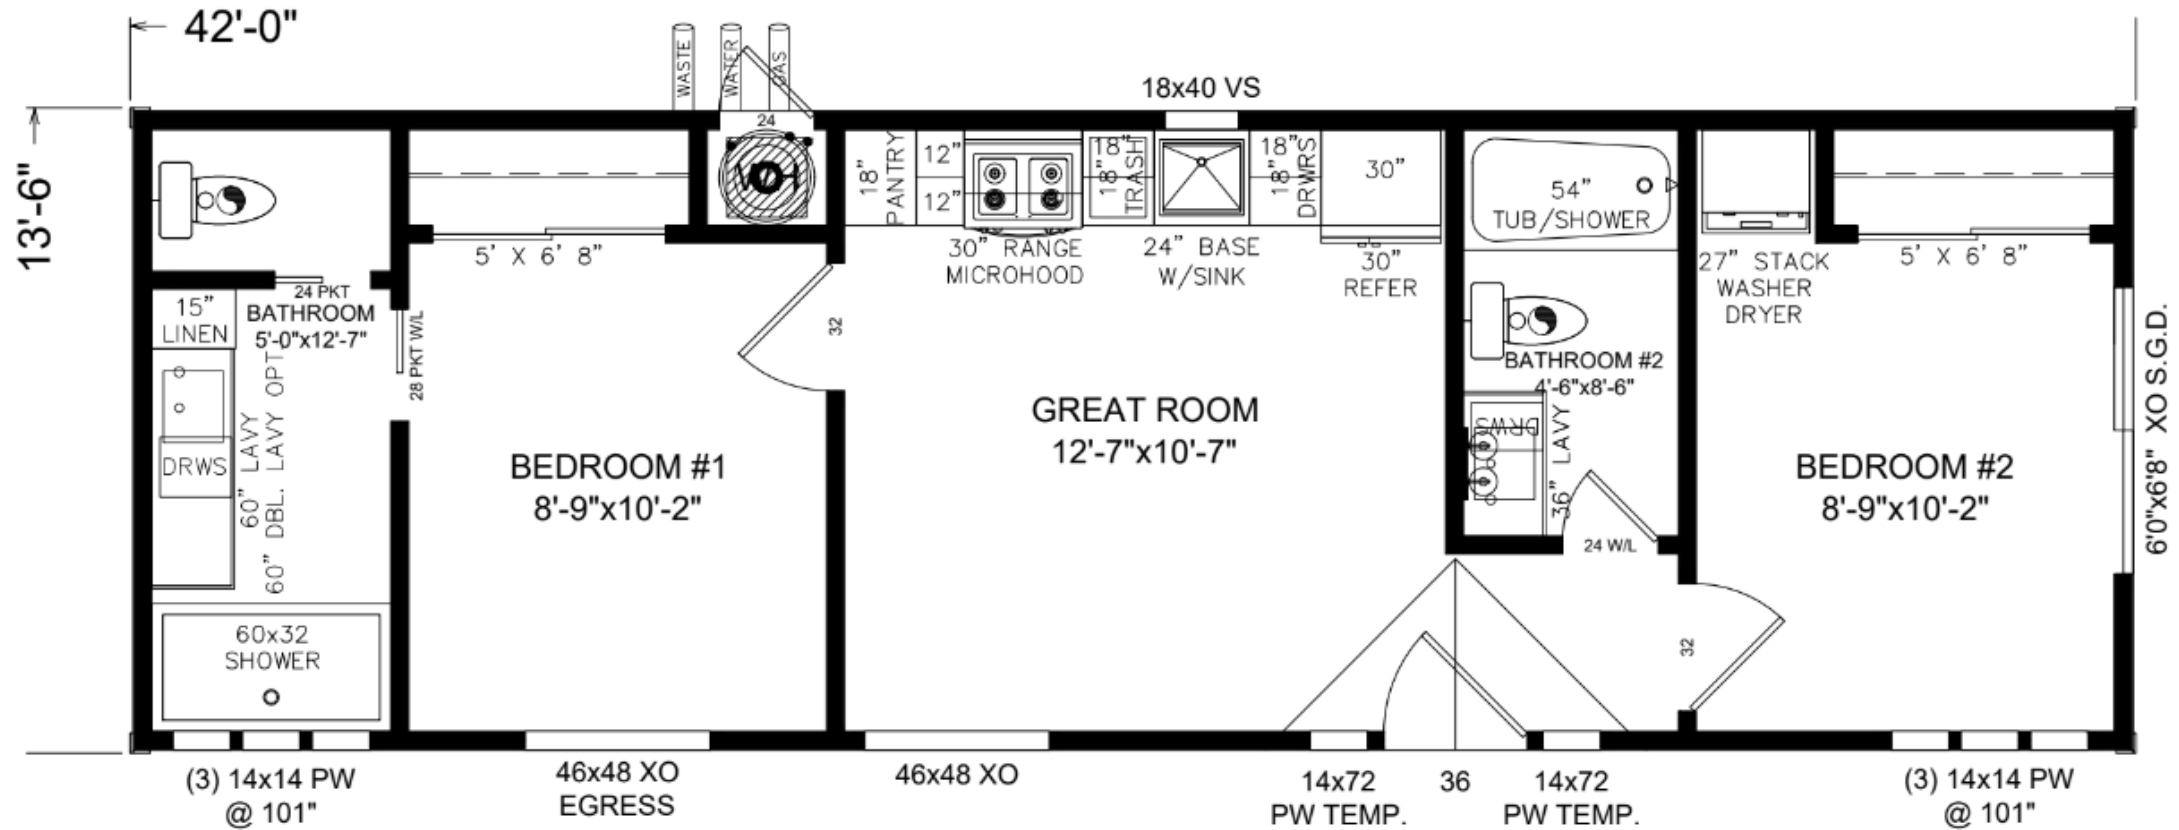

Mountain View MV4200 Floorplan

(HUD) 567 SQ. FT.

Mountain View MV4200 Sidewall Elevation Example

Mountain View MV4200

End Wall Elevation & Cross Section Example

6'0"x6'8" XO S.G.D.