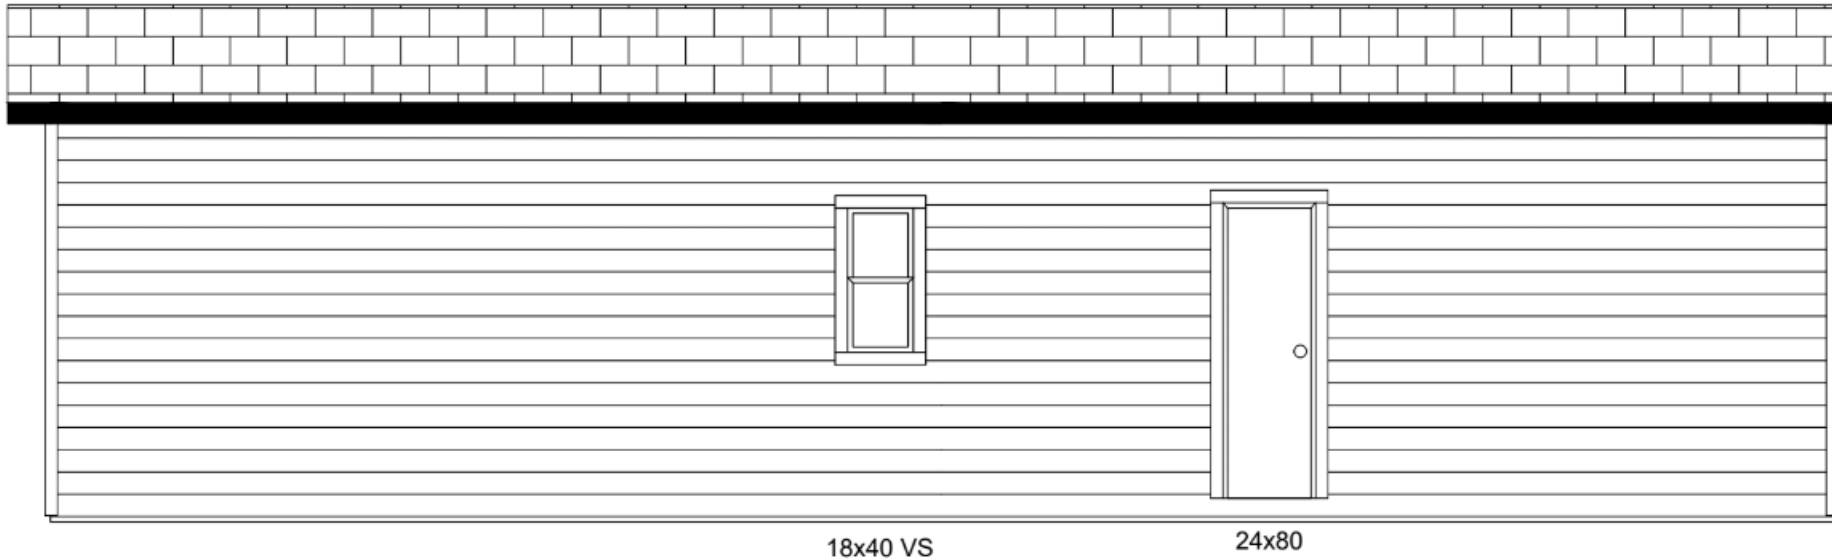

Mountain View MV4200 Floorplan

(HUD) 567 SQ. FT.

Mountain View MV4200 Sidewall Elevation Example

Mountain View MV4200

End Wall Elevation & Cross Section Example

6'0"x6'8" XO S.G.D.