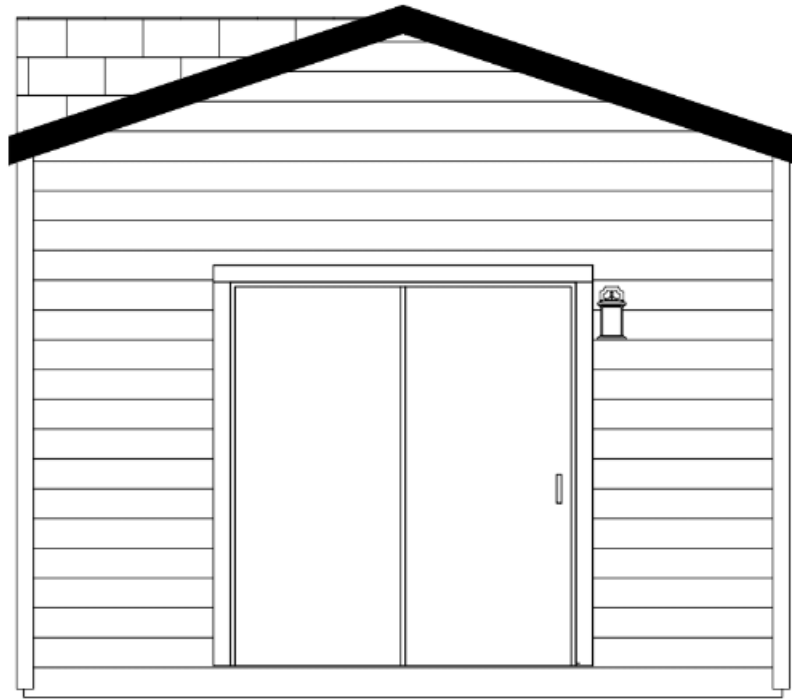

Mountain View MV4200 Floorplan

(HUD) 567 SQ. FT.

Mountain View MV4200 Sidewall Elevation Example

Mountain View MV4200

End Wall Elevation & Cross Section Example

6'0"x6'8" XO S.G.D.