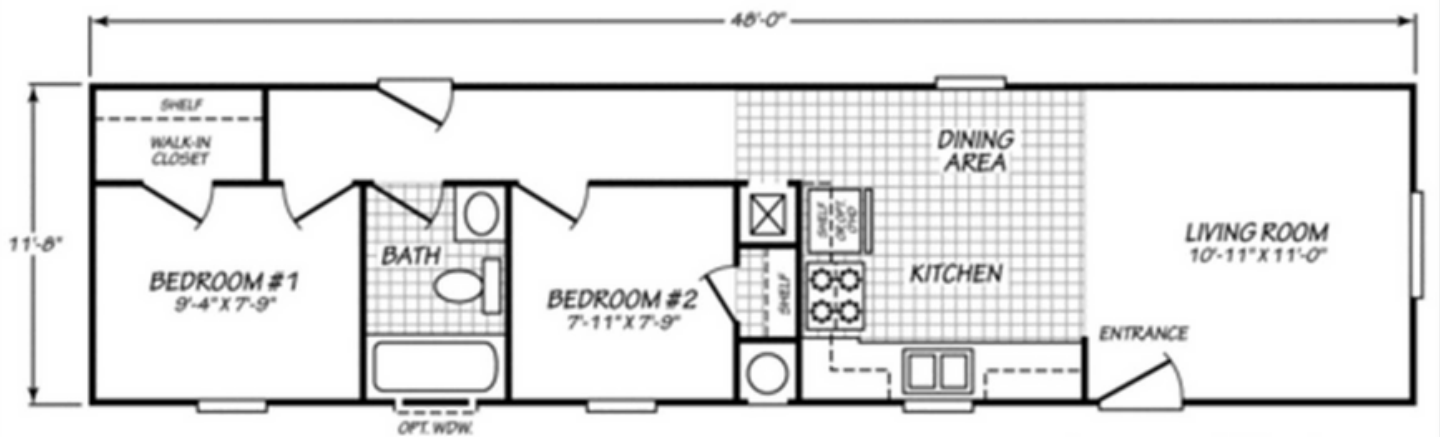

# Colonial Series

Abby.  
2 Bed 1 Bath  
560 Sqft  
11'8" x 48'  
1 Sections

**Note:**

- Lender requirements may require changes to designs, these changes may require additional project costs.
- Prices, Specifications, & Material are Subject to change without notice
- SQUARE FOOTAGE AND DIMENSIONS ARE APPROXIMATE

## Electrical/Plumbing

- 100 Amp Service
- Rocker Switches Throughout
- Dual USB Recept-Kitchen
- Interior Panel Box
- Furnace:56 BTU
- 29 Gal Gas Water Heater
- Shut-Off Valves Throuout
- Plumb & Wlre for washer & gas dryer