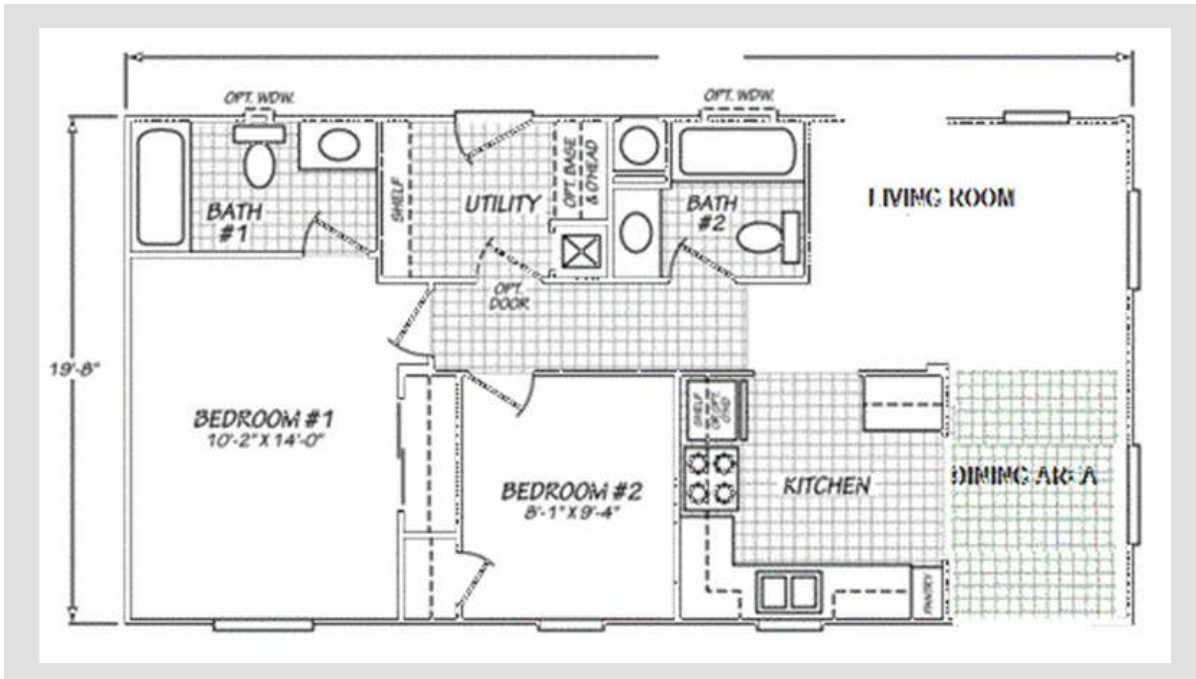

Colonial Series

Arlington

2 Bed 2 Bath

750 Sqft

19'8" x 38'

2 Sections

Note:

- Lender requirements may require changes to designs, these changes may require additional project costs.
- Prices, Specifications, & Material are Subject to change without notice
- SQUARE FOOTAGE AND DIMENSIONS ARE APPROXIMATE

- 100 Amp Service
- Rocker Switches Throughout
- Dual USB Recept-Kitchen
- Interior Panel Box
- Furnace:56 BTU
- 29 Gal Gas Water Heater
- Shut-Off Valves Throuout
- Plumb & Wlre for washer & gas dryer

Canyon Lake Lighting PKG

- 1-LT Domed Chandelier-Qty. 1
- Exterior Light - Qty. 2
- (5) 6' Ceiling Light (Brushed Nickel)
- Kitchen (2), Hallway(1), Master Bath (1), Guest Bath (1)

Cabinetry

- 4" Laminate B/Splash- Master Bath
- 4" Laminate B/Splash- Guest Bath
- 4" Laminate B/ Splash- Kitchen
- Kitchen 3-Door Pantry (Model Specific)
- Cabinet Doors: Shaker (paper Wrap)
- Drawer Bank (3 Drawers)-Kitchen'
12" Shelf Over Refer
- Cabinet Hardwar- Nickel Round Knobs
- Side-Mount Drawer Guides
- Concealed Cabinet Door Hinges
- White-Lined Overhead Cabinets
- White Lined Base Cabinets
- Wire Utility Shelf

Master Bath

- 1-pc 60" Fiberglass Tub/Shower
- Single Lever Faucet/ Diverter-Chrome
- Towel Bar/Tissue Holder-Chrome
- Porcelain Single Lavy Bowl
- Exhaust Fan w/Switch
- Mirror with polished edge
- Hollywood Bar Light
- 36' High Vanity