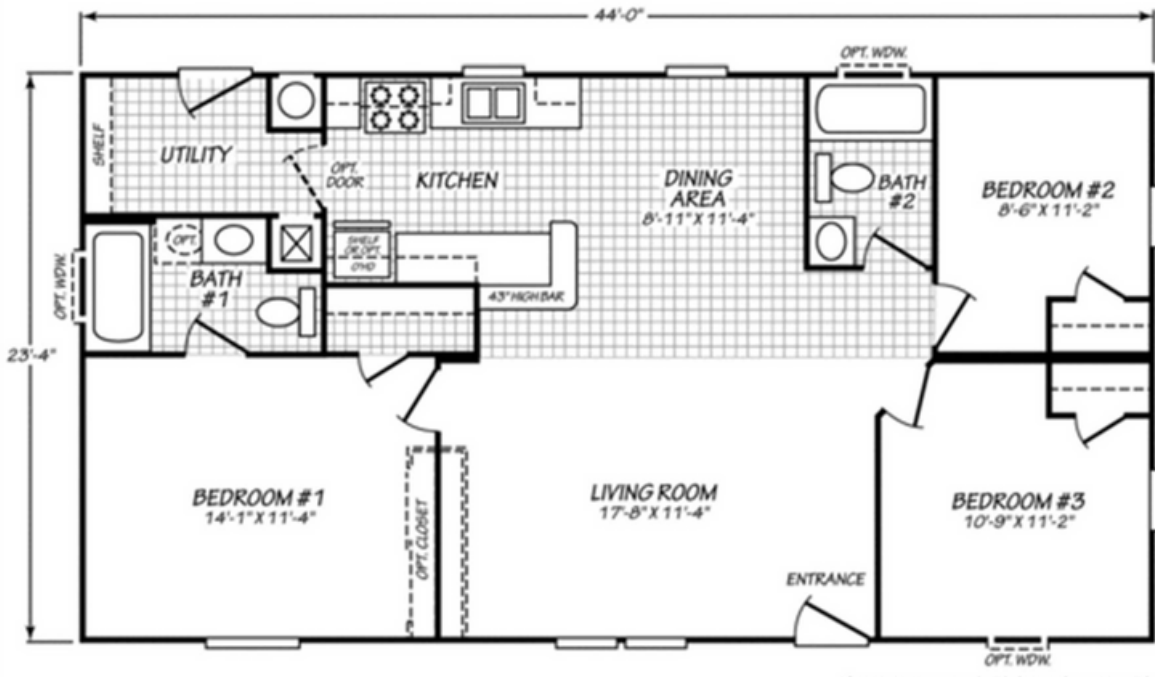

Colonial Series

Berwick

3 Bed 2 Bath

1026 Sqft

23'4" x 44'

2 Sections

Note:

- Lender requirements may require changes to designs, these changes may require additional project costs.
- Prices, Specifications, & Material are Subject to change without notice
- SQUARE FOOTAGE AND DIMENSIONS ARE APPROXIMATE

Canyon Lake Lighting PKG

- 1-LT Domed Chandelier-Qty. 1
- Exterior Light - Qty. 2
- (5) 6' Ceiling Light (Brushed Nickel)
- Kitchen (2), Hallway(1), Master Bath (1), Guest Bath (1)

Cabinetry

- 4" Laminate B/Splash- Master Bath
- 4" Laminate B/Splash- Guest Bath
- 4" Laminate B/ Splash- Kitchen
- Kitchen 3-Door Pantry (Model Specific)
- Cabinet Doors: Shaker (paper Wrap)
- Drawer Bank (3 Drawers)-Kitchen'
12" Shelf Over Refer
- Cabinet Hardwar- Nickel Round Knobs
- Side-Mount Drawer Guides
- Concealed Cabinet Door Hinges
- White-Lined Overhead Cabinets
- White Lined Base Cabinets
- Wire Utility Shelf

Kitchen

- Single Lever Faucet w/Spray-Chrome
- F/S Gas Range 30"
- 18.1 CF Refrigerator
- Stainless Steel 6" Deep Sink

INTERIOR

- Knockdown Ceiling
- Closet-White Vinyl
- Mini Blinds T/O 1" Aluminum
- Rebond Carpet Pad
- Small Door Casing
- Tape & Texture - Wet Areas
- Tape & Texture- Living Areas
- Square Interior Corners - T/O

Master Bath

- 1-pc 60" Fiberglass Tub/Shower
- Single Lever Faucet/ Diverter-Chrome
- Towel Bar/Tissue Holder-Chrome
- Porcelain Single Lavy Bowl
- Exhaust Fan w/Switch
- Mirror with polished edge
- Hollywood Bar Light
- 36' High Vanity