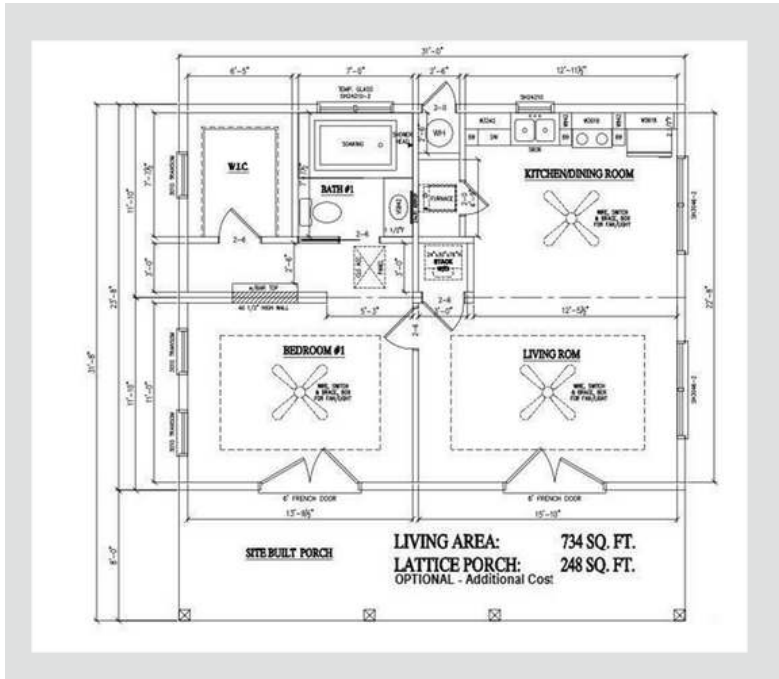

Colonial Series

Bowman

1 Bed 1 Bath

734 Sqft

23'8" x 31'

2 Sections

Note:

- Lender requirements may require changes to designs, these changes may require additional project costs.
- Prices, Specifications, & Material are Subject to change without notice
- SQUARE FOOTAGE AND DIMENSIONS ARE APPROXIMATE

- 100 Amp Service
- Rocker Switches Throughout
- Dual USB Recept-Kitchen
- Interior Panel Box
- Furnace:56 BTU
- 29 Gal Gas Water Heater
- Shut-Off Valves Throuout
- Plumb & Wlre for washer & gas dryer

Canyon Lake Lighting PKG

- 1-LT Domed Chandelier-Qty. 1
- Exterior Light - Qty. 2
- (5) 6' Ceiling Light (Brushed Nickel)
- Kitchen (2), Hallway(1), Master Bath (1), Guest Bath (1)

Cabinetry

- 4" Laminate B/Splash- Master Bath
- 4" Laminate B/Splash- Guest Bath
- 4" Laminate B/ Splash- Kitchen
- Kitchen 3-Door Pantry (Model Specific)
- Cabinet Doors: Shaker (paper Wrap)
- Drawer Bank (3 Drawers)-Kitchen'
12" Shelf Over Refer
- Cabinet Hardwar- Nickel Round Knobs
- Side-Mount Drawer Guides
- Concealed Cabinet Door Hinges
- White-Lined Overhead Cabinets
- White Lined Base Cabinets
- Wire Utility Shelf

Master Bath

- 1-pc 60" Fiberglass Tub/Shower
- Single Lever Faucet/ Diverter-Chrome
- Towel Bar/Tissue Holder-Chrome
- Porcelain Single Lavy Bowl
- Exhaust Fan w/Switch
- Mirror with polished edge
- Hollywood Bar Light
- 36' High Vanity