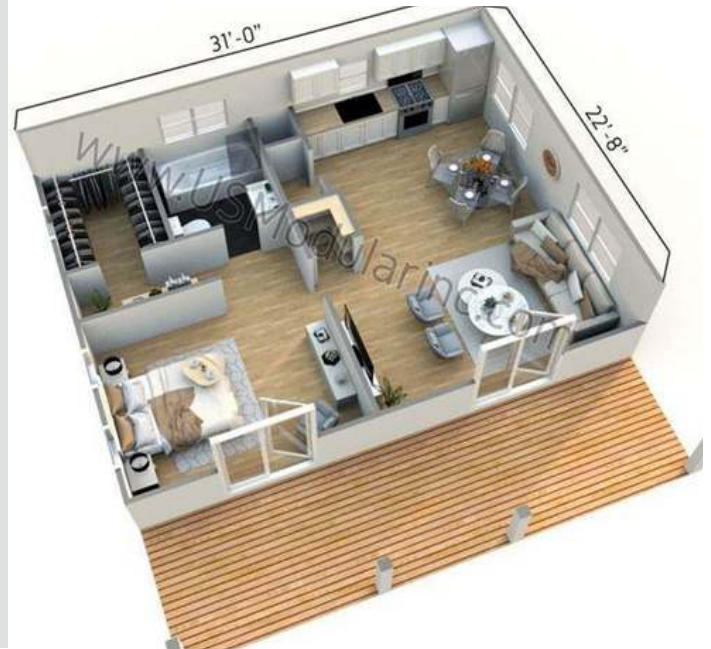

Colonial Series

Bowman

1 Bed 1 Bath

734 Sqft

23'8" x 31'

2 Sections

Note:

- Lender requirements may require changes to designs, these changes may require additional project costs.
- Prices, Specifications, & Material are Subject to change without notice
- SQUARE FOOTAGE AND DIMENSIONS ARE APPROXIMATE

- 100 Amp Service
- Rocker Switches Throughout
- Dual USB Recept-Kitchen
- Interior Panel Box
- Furnace:56 BTU
- 29 Gal Gas Water Heater
- Shut-Off Valves Throuout
- Plumb & Wlre for washer & gas dryer

Canyon Lake Lighting PKG

- 1-LT Domed Chandelier-Qty. 1
- Exterior Light - Qty. 2
- (5) 6' Ceiling Light (Brushed Nickel)
- Kitchen (2), Hallway(1), Master Bath (1), Guest Bath (1)

Cabinetry

- 4" Laminate B/Splash- Master Bath
- 4" Laminate B/Splash- Guest Bath
- 4" Laminate B/ Splash- Kitchen
- Kitchen 3-Door Pantry (Model Specific)
- Cabinet Doors: Shaker (paper Wrap)
- Drawer Bank (3 Drawers)-Kitchen'
12" Shelf Over Refer
- Cabinet Hardwar- Nickel Round Knobs
- Side-Mount Drawer Guides
- Concealed Cabinet Door Hinges
- White-Lined Overhead Cabinets
- White Lined Base Cabinets
- Wire Utility Shelf

Kitchen

- Single Lever Faucet w/Spray-Chrome
- F/S Gas Range 30"
- 18.1 CF Refrigerator
- Stainless Steel 6" Deep Sink

INTERIOR

- Knockdown Ceiling
- Closet-White Vinyl
- Mini Blinds T/O 1" Aluminum
- Rebond Carpet Pad
- Small Door Casing
- Tape & Texture - Wet Areas
- Tape & Texture- Living Areas
- Square Interior Corners - T/O