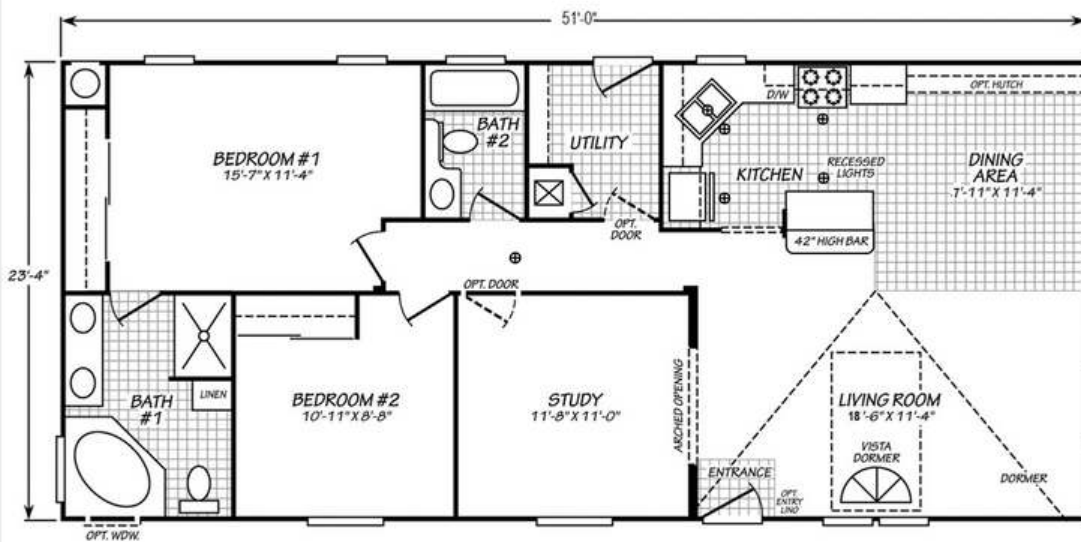

## Cambridge

1 Bed 1 Bath

425 Sqft

23'4" x 51'

2 Sections

**Note:**

- Lender requirements may require changes to designs, these changes may require additional project costs.
- Prices, Specifications, & Material are Subject to change without notice
- SQUARE FOOTAGE AND DIMENSIONS ARE APPROXIMATE

## Electrical/Plumbing

- 100 Amp Service
- Rocker Switches Throughout
- Dual USB Recept-Kitchen
- Interior Panel Box
- Furnace:56 BTU
- 29 Gal Gas Water Heater
- Shut-Off Valves Throuout
- Plumb & Wlre for washer & gas dryer