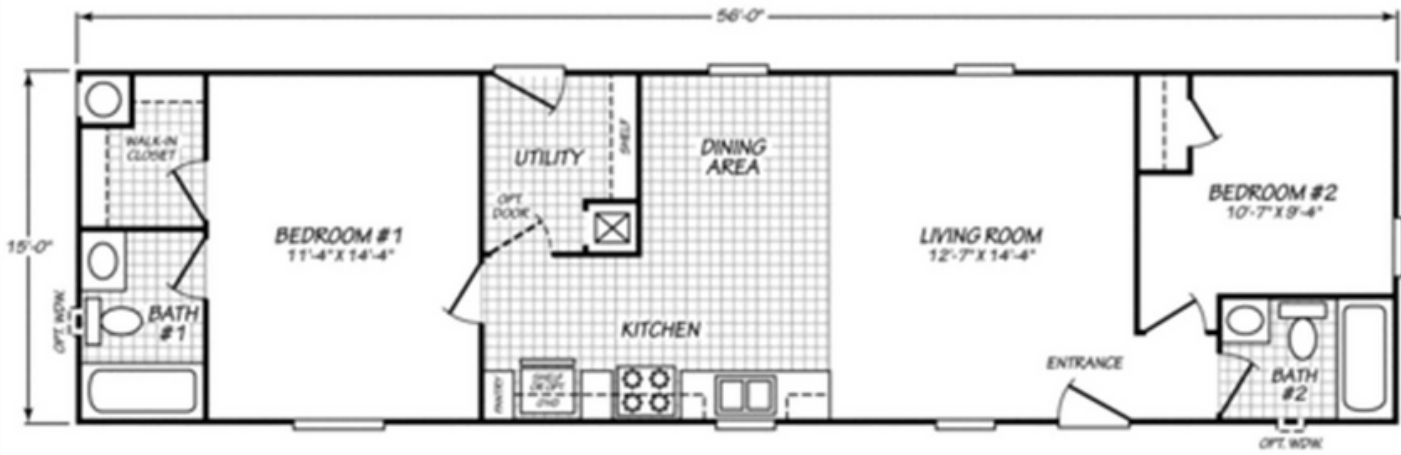

## Dover

2 Bed 2 Bath

840Sqft

15' x 56'

1 Sections