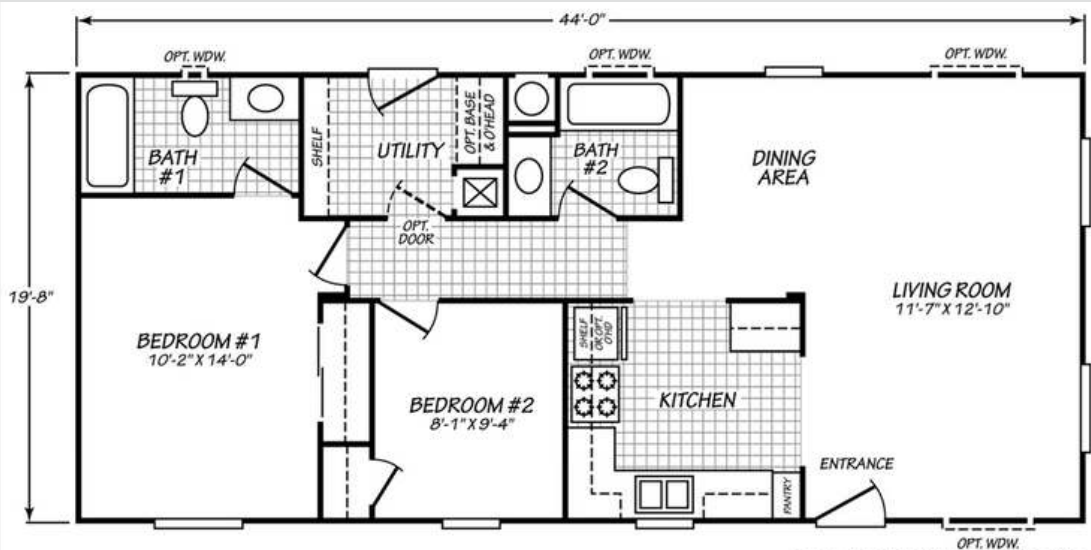

Colonial Series

Hudson

2 Bed 2 Bath

865 Sqft

19'8" x 44'

2 Sections

Note:

- Lender requirements may require changes to designs, these changes may require additional project costs.
- Prices, Specifications, & Material are Subject to change without notice
- SQUARE FOOTAGE AND DIMENSIONS ARE APPROXIMATE

Canyon Lake Lighting PKG

- 1-LT Domed Chandelier-Qty. 1
- Exterior Light - Qty. 2
- (5) 6' Ceiling Light (Brushed Nickel)
- Kitchen (2), Hallway(1), Master Bath (1), Guest Bath (1)

Cabinetry

- 4" Laminate B/Splash- Master Bath
- 4" Laminate B/Splash- Guest Bath
- 4" Laminate B/ Splash- Kitchen
- Kitchen 3-Door Pantry (Model Specific)
- Cabinet Doors: Shaker (paper Wrap)
- Drawer Bank (3 Drawers)-Kitchen'
12" Shelf Over Refer
- Cabinet Hardwar- Nickel Round Knobs
- Side-Mount Drawer Guides
- Concealed Cabinet Door Hinges
- White-Lined Overhead Cabinets
- White Lined Base Cabinets
- Wire Utility Shelf

Kitchen

- Single Lever Faucet w/Spray-Chrome
- F/S Gas Range 30"
- 18.1 CF Refrigerator
- Stainless Steel 6" Deep Sink

INTERIOR

- Knockdown Ceiling
- Closet-White Vinyl
- Mini Blinds T/O 1" Aluminum
- Rebond Carpet Pad
- Small Door Casing
- Tape & Texture - Wet Areas
- Tape & Texture- Living Areas
- Square Interior Corners - T/O

Master Bath

- 1-pc 60" Fiberglass Tub/Shower
- Single Lever Faucet/ Diverter-Chrome
- Towel Bar/Tissue Holder-Chrome
- Porcelain Single Lavy Bowl
- Exhaust Fan w/Switch
- Mirror with polished edge
- Hollywood Bar Light
- 36' High Vanity