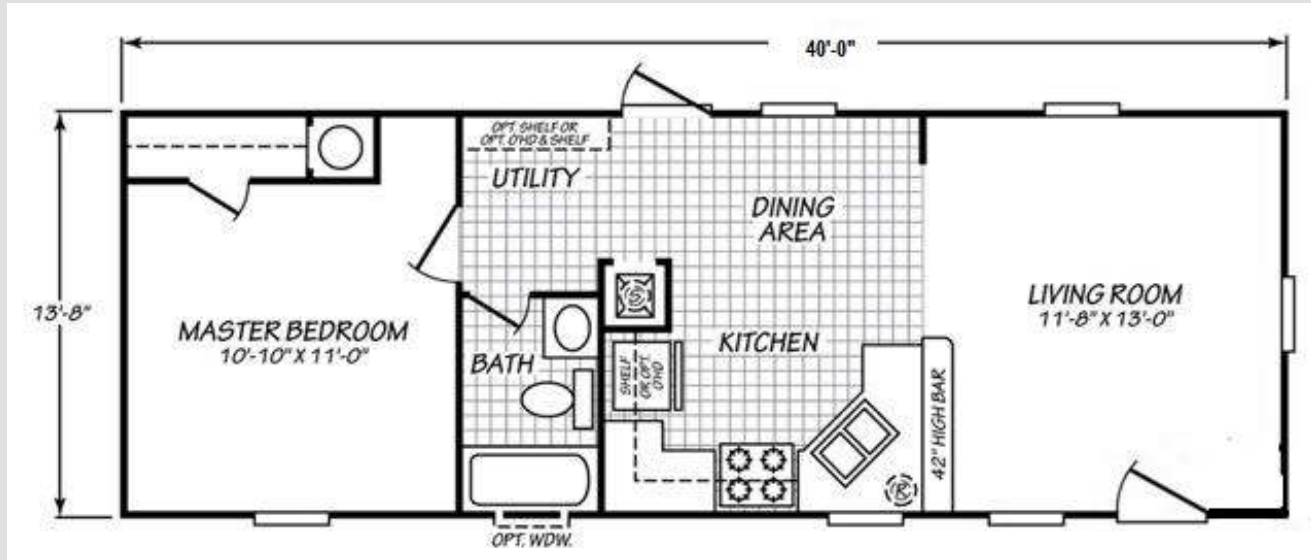

Colonial Series

Madison

1 Bed 1 Bath

550 Sqft

13'8" x 40'

1 Section

Note:

- Lender requirements may require changes to designs, these changes may require additional project costs.
- Prices, Specifications, & Material are Subject to change without notice
- SQUARE FOOTAGE AND DIMENSIONS ARE APPROXIMATE

- 100 Amp Service
- Rocker Switches Throughout
- Dual USB Recept-Kitchen
- Interior Panel Box
- Furnace:56 BTU
- 29 Gal Gas Water Heater
- Shut-Off Valves Throuout
- Plumb & Wlre for washer & gas dryer

Canyon Lake Lighting PKG

- 1-LT Domed Chandelier-Qty. 1
- Exterior Light - Qty. 2
- (5) 6' Ceiling Light (Brushed Nickel)
- Kitchen (2), Hallway(1), Master Bath (1), Guest Bath (1)

Cabinetry

- 4" Laminate B/Splash- Master Bath
- 4" Laminate B/Splash- Guest Bath
- 4" Laminate B/ Splash- Kitchen
- Kitchen 3-Door Pantry (Model Specific)
- Cabinet Doors: Shaker (paper Wrap)
- Drawer Bank (3 Drawers)-Kitchen'
12" Shelf Over Refer
- Cabinet Hardwar- Nickel Round Knobs
- Side-Mount Drawer Guides
- Concealed Cabinet Door Hinges
- White-Lined Overhead Cabinets
- White Lined Base Cabinets
- Wire Utility Shelf

Master Bath

- 1-pc 60" Fiberglass Tub/Shower
- Single Lever Faucet/ Diverter-Chrome
- Towel Bar/Tissue Holder-Chrome
- Porcelain Single Lavy Bowl
- Exhaust Fan w/Switch
- Mirror with polished edge
- Hollywood Bar Light
- 36' High Vanity