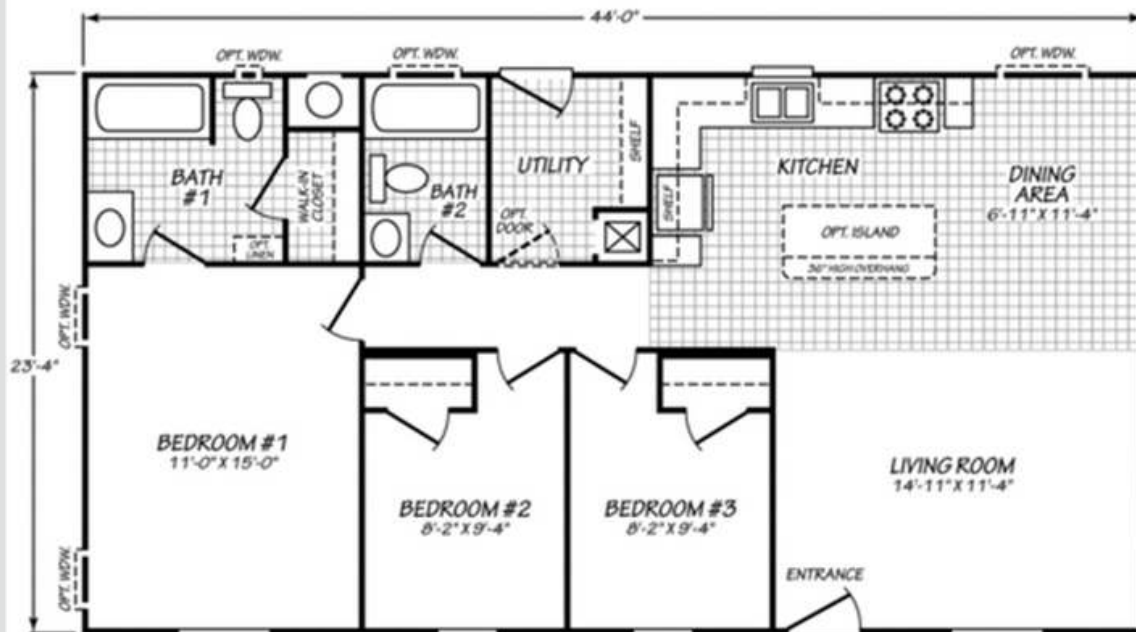

Colonial Series

Marlow

3 Bed 2 Bath

1026 Sqft

23'4" x 44'

2 Sections

Note:

- Lender requirements may require changes to designs, these changes may require additional project costs.
- Prices, Specifications, & Material are Subject to change without notice
- SQUARE FOOTAGE AND DIMENSIONS ARE APPROXIMATE

Canyon Lake Lighting PKG

- 1-LT Domed Chandelier-Qty. 1
- Exterior Light - Qty. 2
- (5) 6' Ceiling Light (Brushed Nickel)
- Kitchen (2), Hallway(1), Master Bath (1), Guest Bath (1)

Cabinetry

- 4" Laminate B/Splash- Master Bath
- 4" Laminate B/Splash- Guest Bath
- 4" Laminate B/ Splash- Kitchen
- Kitchen 3-Door Pantry (Model Specific)
- Cabinet Doors: Shaker (paper Wrap)
- Drawer Bank (3 Drawers)-Kitchen'
12" Shelf Over Refer
- Cabinet Hardwar- Nickel Round Knobs
- Side-Mount Drawer Guides
- Concealed Cabinet Door Hinges
- White-Lined Overhead Cabinets
- White Lined Base Cabinets
- Wire Utility Shelf

Kitchen

- Single Lever Faucet w/Spray-Chrome
- F/S Gas Range 30"
- 18.1 CF Refrigerator
- Stainless Steel 6" Deep Sink

INTERIOR

- Knockdown Ceiling
- Closet-White Vinyl
- Mini Blinds T/O 1" Aluminum
- Rebond Carpet Pad
- Small Door Casing
- Tape & Texture - Wet Areas
- Tape & Texture- Living Areas
- Square Interior Corners - T/O

Master Bath

- 1-pc 60" Fiberglass Tub/Shower
- Single Lever Faucet/ Diverter-Chrome
- Towel Bar/Tissue Holder-Chrome
- Porcelain Single Lavy Bowl
- Exhaust Fan w/Switch
- Mirror with polished edge
- Hollywood Bar Light
- 36' High Vanity