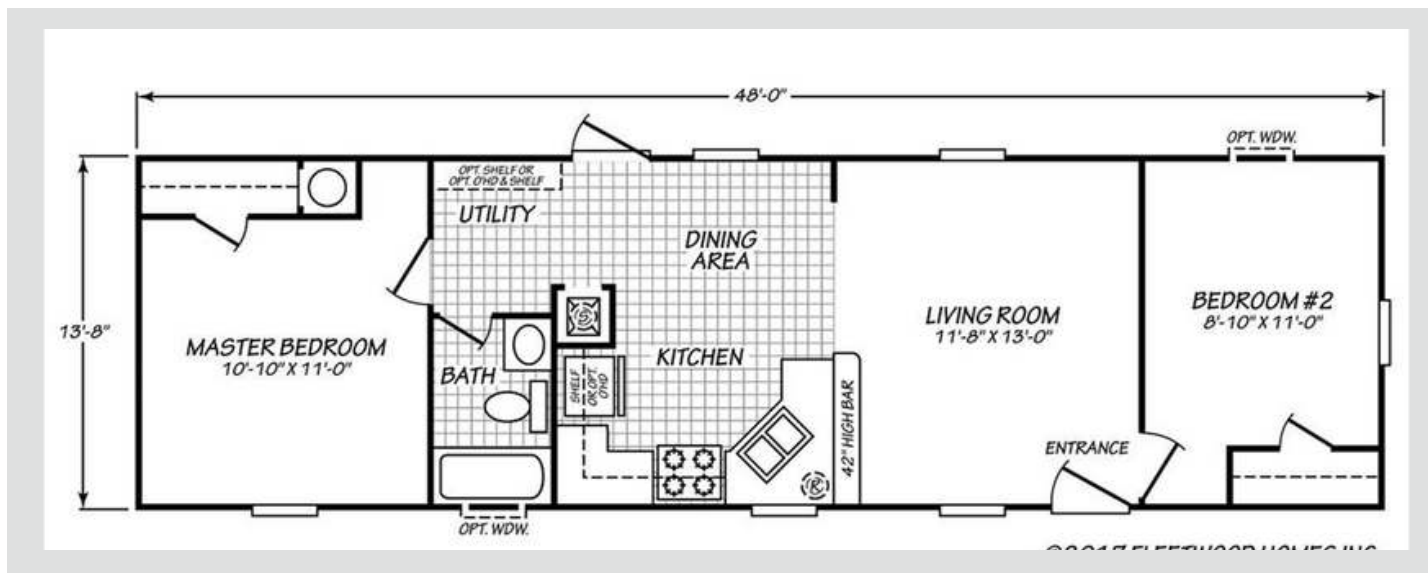

Colonial Series

Penryn

2 Bed 1 Bath

639 Sqft

13'8" X 48'

1 Section

Note:

- Lender requirements may require changes to designs, these changes may require additional project costs.
- Prices, Specifications, & Material are Subject to change without notice
- SQUARE FOOTAGE AND DIMENSIONS ARE APPROXIMATE

Canyon Lake Lighting PKG

- 1-LT Domed Chandelier-Qty. 1
- Exterior Light - Qty. 2
- (5) 6' Ceiling Light (Brushed Nickel)
- Kitchen (2), Hallway(1), Master Bath (1), Guest Bath (1)

Cabinetry

- 4" Laminate B/Splash- Master Bath
- 4" Laminate B/Splash- Guest Bath
- 4" Laminate B/ Splash- Kitchen
- Kitchen 3-Door Pantry (Model Specific)
- Cabinet Doors: Shaker (paper Wrap)
- Drawer Bank (3 Drawers)-Kitchen'
12" Shelf Over Refer
- Cabinet Hardwar- Nickel Round Knobs
- Side-Mount Drawer Guides
- Concealed Cabinet Door Hinges
- White-Lined Overhead Cabinets
- White Lined Base Cabinets
- Wire Utility Shelf

Kitchen

- Single Lever Faucet w/Spray-Chrome
- F/S Gas Range 30"
- 18.1 CF Refrigerator
- Stainless Steel 6" Deep Sink

INTERIOR

- Knockdown Ceiling
- Closet-White Vinyl
- Mini Blinds T/O 1" Aluminum
- Rebond Carpet Pad
- Small Door Casing
- Tape & Texture - Wet Areas
- Tape & Texture- Living Areas
- Square Interior Corners - T/O

Master Bath

- 1-pc 60" Fiberglass Tub/Shower
- Single Lever Faucet/ Diverter-Chrome
- Towel Bar/Tissue Holder-Chrome
- Porcelain Single Lavy Bowl
- Exhaust Fan w/Switch
- Mirror with polished edge
- Hollywood Bar Light
- 36' High Vanity