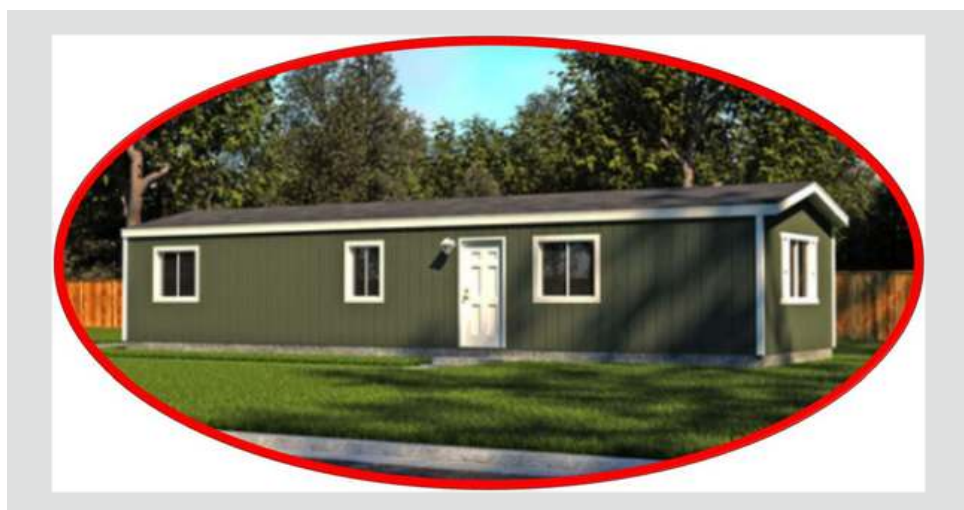

Colonial Series

Penryn

2 Bed 1 Bath

639 Sqft

13'8" X 48'

1 Section

Note:

- Lender requirements may require changes to designs, these changes may require additional project costs.
- Prices, Specifications, & Material are Subject to change without notice
- SQUARE FOOTAGE AND DIMENSIONS ARE APPROXIMATE

Exterior

- Insulation:r21-11-11 (228-11-11 Model Specific)
- Exterior Window Trim T/O
- Allura-Fiber Cement
- Exterior Vertical Siding
- Roof Pitch:3:12 / 4:12 for all single Wides
- 12" Front Overhang
- Roof Load 20 LB