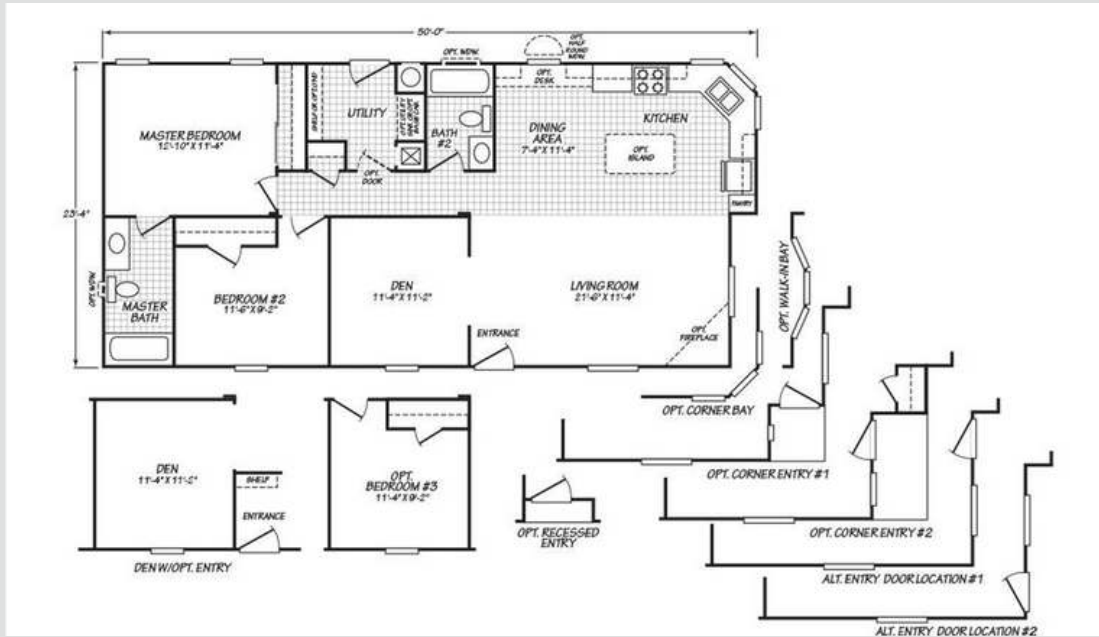

Colonial Series

Quincy

2 Bed 2 Bath

1139 Sqft

23'4" x 50'

2 Sections

Note:

- Lender requirements may require changes to designs, these changes may require additional project costs.
- Prices, Specifications, & Material are Subject to change without notice
- SQUARE FOOTAGE AND DIMENSIONS ARE APPROXIMATE

Canyon Lake Lighting PKG

- 1-LT Domed Chandelier-Qty. 1
- Exterior Light - Qty. 2
- (5) 6' Ceiling Light (Brushed Nickel)
- Kitchen (2), Hallway(1), Master Bath (1), Guest Bath (1)

Cabinetry

- 4" Laminate B/Splash- Master Bath
- 4" Laminate B/Splash- Guest Bath
- 4" Laminate B/ Splash- Kitchen
- Kitchen 3-Door Pantry (Model Specific)
- Cabinet Doors: Shaker (paper Wrap)
- Drawer Bank (3 Drawers)-Kitchen'
12" Shelf Over Refer
- Cabinet Hardwar- Nickel Round Knobs
- Side-Mount Drawer Guides
- Concealed Cabinet Door Hinges
- White-Lined Overhead Cabinets
- White Lined Base Cabinets
- Wire Utility Shelf

Kitchen

- Single Lever Faucet w/Spray-Chrome
- F/S Gas Range 30"
- 18.1 CF Refrigerator
- Stainless Steel 6" Deep Sink

INTERIOR

- Knockdown Ceiling
- Closet-White Vinyl
- Mini Blinds T/O 1" Aluminum
- Rebond Carpet Pad
- Small Door Casing
- Tape & Texture - Wet Areas
- Tape & Texture- Living Areas
- Square Interior Corners - T/O

Master Bath

- 1-pc 60" Fiberglass Tub/Shower
- Single Lever Faucet/ Diverter-Chrome
- Towel Bar/Tissue Holder-Chrome
- Porcelain Single Lavy Bowl
- Exhaust Fan w/Switch
- Mirror with polished edge
- Hollywood Bar Light
- 36' High Vanity