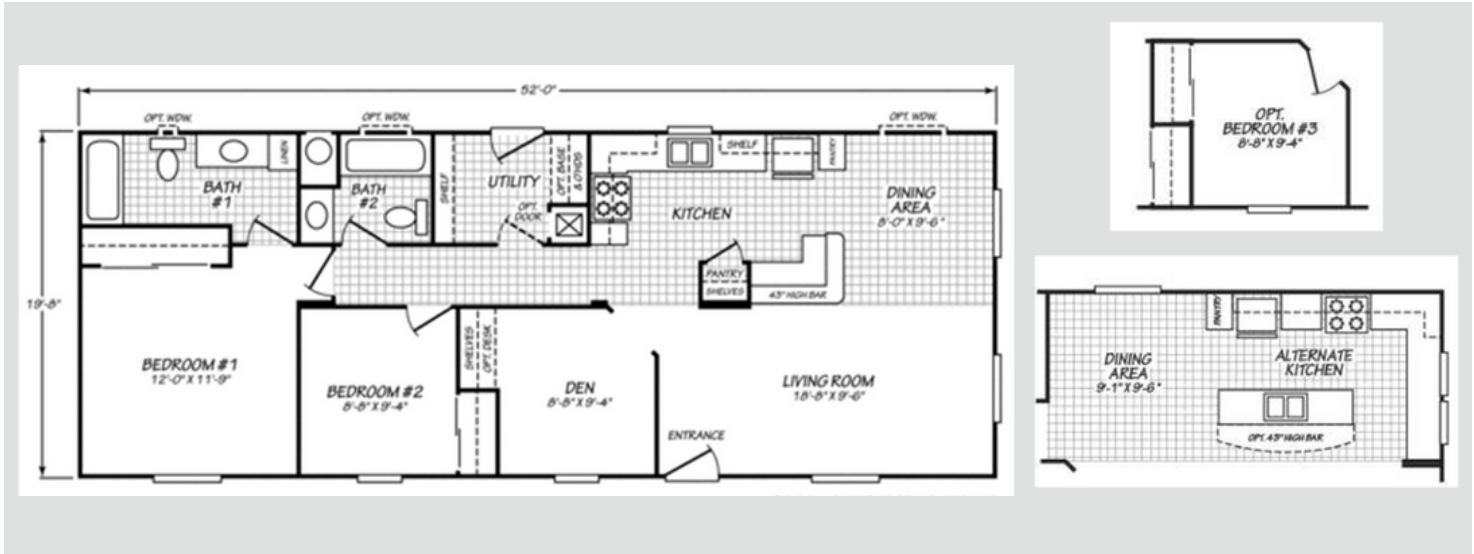

Colonial Series

Sussex

2 Bed 2 Bath

1022 Sqft

19'8" x 52'

2 Sections

Note:

- Lender requirements may require changes to designs, these changes may require additional project costs.
- Prices, Specifications, & Material are Subject to change without notice
- SQUARE FOOTAGE AND DIMENSIONS ARE APPROXIMATE

- 100 Amp Service
- Rocker Switches Throughout
- Dual USB Recept-Kitchen
- Interior Panel Box
- Furnace:56 BTU
- 29 Gal Gas Water Heater
- Shut-Off Valves Throuout
- Plumb & Wlre for washer & gas dryer

Canyon Lake Lighting PKG

- 1-LT Domed Chandelier-Qty. 1
- Exterior Light - Qty. 2
- (5) 6' Ceiling Light (Brushed Nickel)
- Kitchen (2), Hallway(1), Master Bath (1), Guest Bath (1)

Cabinetry

- 4" Laminate B/Splash- Master Bath
- 4" Laminate B/Splash- Guest Bath
- 4" Laminate B/ Splash- Kitchen
- Kitchen 3-Door Pantry (Model Specific)
- Cabinet Doors: Shaker (paper Wrap)
- Drawer Bank (3 Drawers)-Kitchen'
12" Shelf Over Refer
- Cabinet Hardwar- Nickel Round Knobs
- Side-Mount Drawer Guides
- Concealed Cabinet Door Hinges
- White-Lined Overhead Cabinets
- White Lined Base Cabinets
- Wire Utility Shelf

Master Bath

- 1-pc 60" Fiberglass Tub/Shower
- Single Lever Faucet/ Diverter-Chrome
- Towel Bar/Tissue Holder-Chrome
- Porcelain Single Lavy Bowl
- Exhaust Fan w/Switch
- Mirror with polished edge
- Hollywood Bar Light
- 36' High Vanity