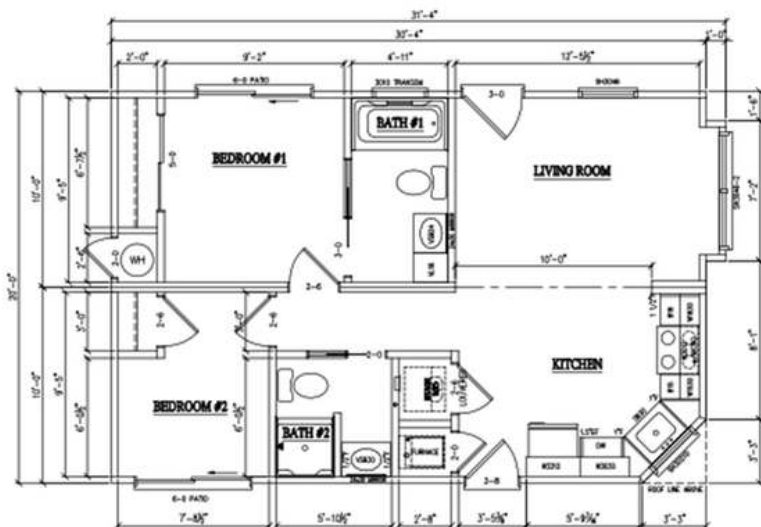

Colonial Series

Washington

2 Bed 2 Bath

600 Sqft

20' x 31'4"

2 Sections

Note:

- Lender requirements may require changes to designs, these changes may require additional project costs.
- Prices, Specifications, & Material are Subject to change without notice
- SQUARE FOOTAGE AND DIMENSIONS ARE APPROXIMATE

Canyon Lake Lighting PKG

- 1-LT Domed Chandelier-Qty. 1
- Exterior Light - Qty. 2
- (5) 6' Ceiling Light (Brushed Nickel)
- Kitchen (2), Hallway(1), Master Bath (1), Guest Bath (1)

Cabinetry

- 4" Laminate B/Splash- Master Bath
- 4" Laminate B/Splash- Guest Bath
- 4" Laminate B/ Splash- Kitchen
- Kitchen 3-Door Pantry (Model Specific)
- Cabinet Doors: Shaker (paper Wrap)
- Drawer Bank (3 Drawers)-Kitchen'
12" Shelf Over Refer
- Cabinet Hardwar- Nickel Round Knobs
- Side-Mount Drawer Guides
- Concealed Cabinet Door Hinges
- White-Lined Overhead Cabinets
- White Lined Base Cabinets
- Wire Utility Shelf

Master Bath

- 1-pc 60" Fiberglass Tub/Shower
- Single Lever Faucet/ Diverter-Chrome
- Towel Bar/Tissue Holder-Chrome
- Porcelain Single Lavy Bowl
- Exhaust Fan w/Switch
- Mirror with polished edge
- Hollywood Bar Light
- 36' High Vanity