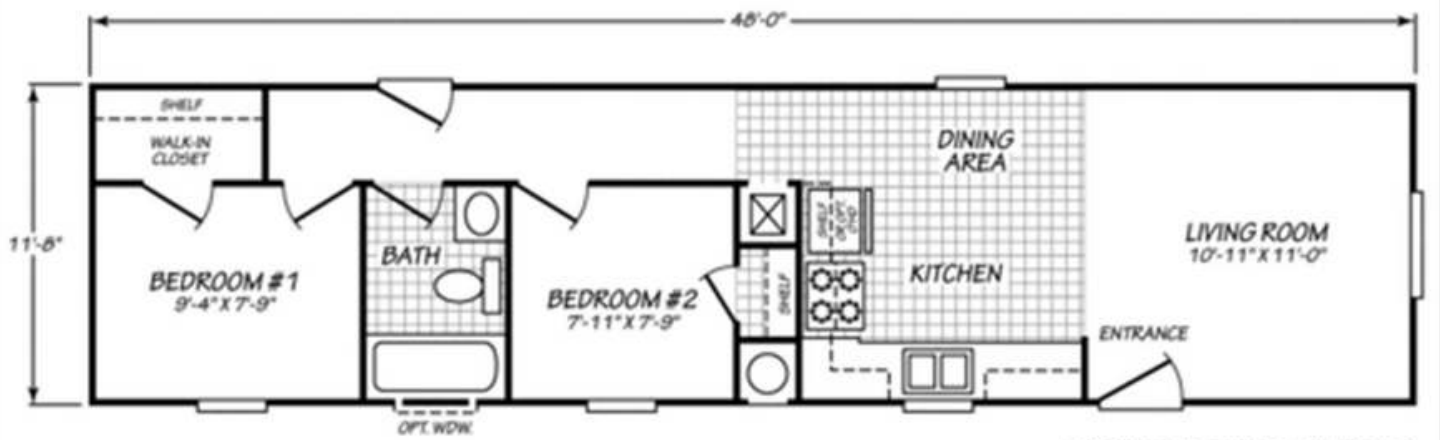

# Colonial Series

Abby  
2 Bed 1 Bath  
560 Sqft  
11'8" x 48'  
1 Sections

**Note:**

- Lender requirements may require changes to designs, these changes may require additional project costs.
- Prices, Specifications, & Material are Subject to change without notice
- SQUARE FOOTAGE AND DIMENSIONS ARE APPROXIMATE

## Electrical/Plumbing

- 100 Amp Service
- Rocker Switches Throughout
- Dual USB Recept-Kitchen
- Interior Panel Box
- Furnace:56 BTU
- 29 Gal Gas Water Heater
- Shut-Off Valves Throuout
- Plumb & Wlre for washer & gas dryer