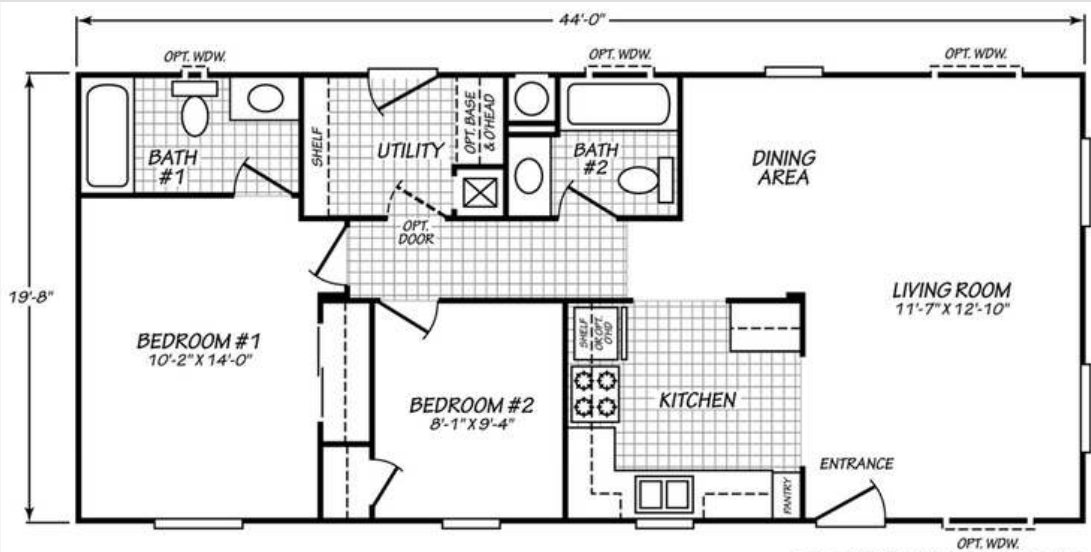

Colonial Series

Hudson

2 Bed 2 Bath

865 Sqft

19'8" X 44'

2 Sections

Note:

- Lender requirements may require changes to designs, these changes may require additional project costs.
- Prices, Specifications, & Material are Subject to change without notice
- SQUARE FOOTAGE AND DIMENSIONS ARE APPROXIMATE

Cabinetry

- 4" Laminate B/Splash- Master Bath
- 4" Laminate B/Splash- Guest Bath
- 4" Laminate B/ Splash- Kitchen
- Kitchen 3-Door Pantry (Model Specific)
- Cabinet Doors: Shaker (paper Wrap)
- Drawer Bank (3 Drawers)-Kitchen'
12" Shelf Over Refer
- Cabinet Hardwar- Nickel Round Knobs
- Side-Mount Drawer Guides
- Concealed Cabinet Door Hinges
- White-Lined Overhead Cabinets
- White Lined Base Cabinets
- Wire Utility Shelf

Kitchen

- Single Lever Faucet w/Spray-Chrome
- F/S Gas Range 30"
- 18.1 CF Refrigerator
- Stainless Steel 6" Deep Sink

INTERIOR

- Knockdown Ceiling
- Closet-White Vinyl
- Mini Blinds T/O 1" Aluminum
- Rebond Carpet Pad
- Small Door Casing
- Tape & Texture - Wet Areas
- Tape & Texture- Living Areas
- Square Interior Corners - T/O

Master Bath

- 1-pc 60" Fiberglass Tub/Shower
- Single Lever Faucet/ Diverter-Chrome
- Towel Bar/Tissue Holder-Chrome
- Porcelain Single Lavy Bowl
- Exhaust Fan w/Switch
- Mirror with polished edge
- Hollywood Bar Light
- 36' High Vanity