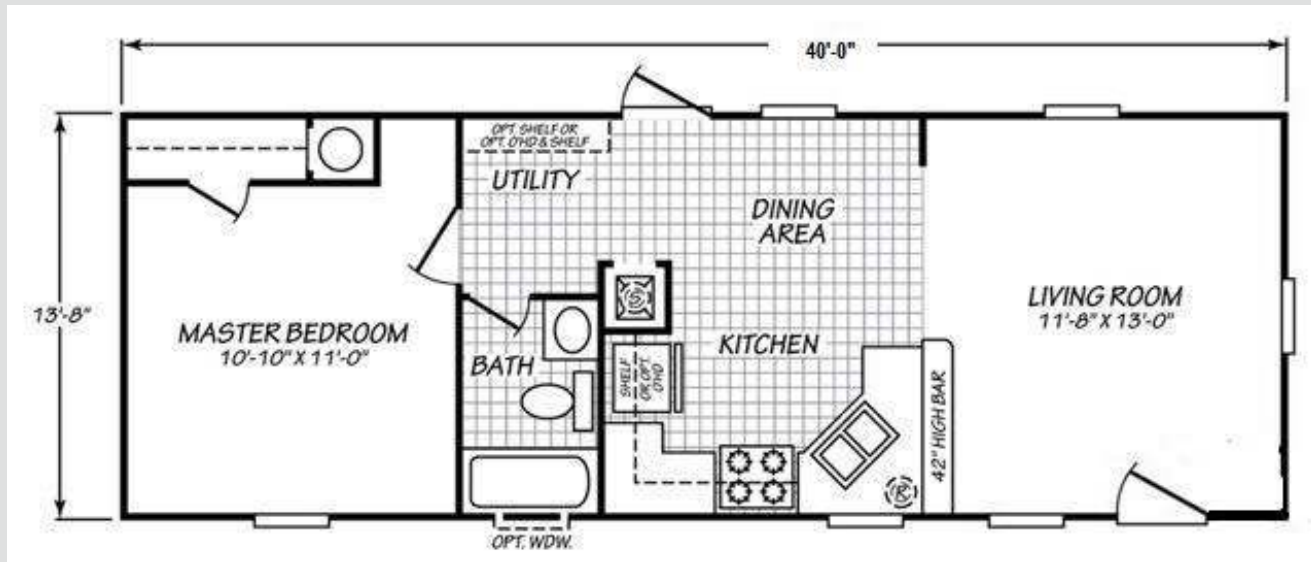

Colonial Series

Madison

1 Bed 1 Bath

550 Sqft

13'8" x 40'

1 Section

Note:

- Lender requirements may require changes to designs, these changes may require additional project costs.
- Prices, Specifications, & Material are Subject to change without notice
- SQUARE FOOTAGE AND DIMENSIONS ARE APPROXIMATE

- 100 Amp Service
- Rocker Switches Throughout
- Dual USB Recept-Kitchen
- Interior Panel Box
- Furnace:56 BTU
- 29 Gal Gas Water Heater
- Shut-Off Valves Throuout
- Plumb & Wlre for washer & gas dryer

Canyon Lake Lighting PKG

- 1-LT Domed Chandelier-Qty. 1
- Exterior Light - Qty. 2
- (5) 6' Ceiling Light (Brushed Nickel)
- Kitchen (2), Hallway(1), Master Bath (1), Guest Bath (1)

Cabinetry

- 4" Laminate B/Splash- Master Bath
- 4" Laminate B/Splash- Guest Bath
- 4" Laminate B/ Splash- Kitchen
- Kitchen 3-Door Pantry (Model Specific)
- Cabinet Doors: Shaker (paper Wrap)
- Drawer Bank (3 Drawers)-Kitchen'
12" Shelf Over Refer
- Cabinet Hardwar- Nickel Round Knobs
- Side-Mount Drawer Guides
- Concealed Cabinet Door Hinges
- White-Lined Overhead Cabinets
- White Lined Base Cabinets
- Wire Utility Shelf

Master Bath

- 1-pc 60" Fiberglass Tub/Shower
- Single Lever Faucet/ Diverter-Chrome
- Towel Bar/Tissue Holder-Chrome
- Porcelain Single Lavy Bowl
- Exhaust Fan w/Switch
- Mirror with polished edge
- Hollywood Bar Light
- 36' High Vanity