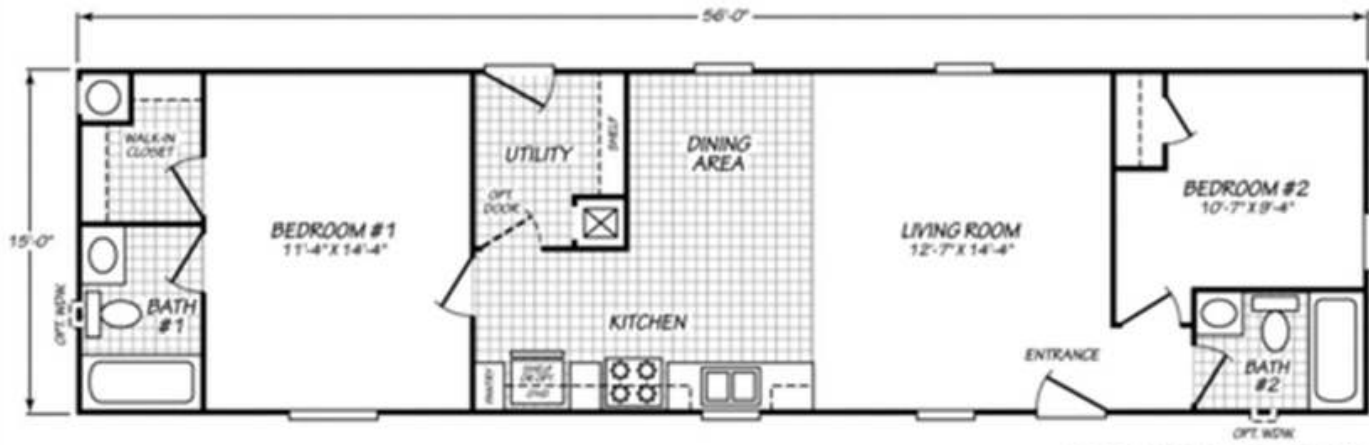

# Colonial Series

**Maven**  
2 Bed 2 Bath  
990 Sqft  
15' x 56'  
1 Sections

**Note:**

- Lender requirements may require changes to designs, these changes may require additional project costs.
- Prices, Specifications, & Material are Subject to change without notice
- SQUARE FOOTAGE AND DIMENSIONS ARE APPROXIMATE

## Electrical/Plumbing

- 100 Amp Service
- Rocker Switches Throughout
- Dual USB Recept-Kitchen
- Interior Panel Box
- Furnace:56 BTU
- 29 Gal Gas Water Heater
- Shut-Off Valves Throuout
- Plumb & Wlre for washer & gas dryer

## Cabinetry

- 4" Laminate B/Splash- Master Bath
- 4" Laminate B/Splash- Guest Bath
- 4" Laminate B/ Splash- Kitchen
- Kitchen 3-Door Pantry (Model Specific)
- Cabinet Doors: Shaker (paper Wrap)
- Drawer Bank (3 Drawers)-Kitchen'  
12" Shelf Over Refer
- Cabinet Hardwar- Nickel Round Knobs
- Side-Mount Drawer Guides
- Concealed Cabinet Door Hinges
- White-Lined Overhead Cabinets
- White Lined Base Cabinets
- Wire Utility Shelf

## Master Bath

- 1-pc 60" Fiberglass Tub/Shower
- Single Lever Faucet/ Diverter-Chrome
- Towel Bar/Tissue Holder-Chrome
- Porcelain Single Lavy Bowl
- Exhaust Fan w/Switch
- Mirror with polished edge
- Hollywood Bar Light
- 36' High Vanity