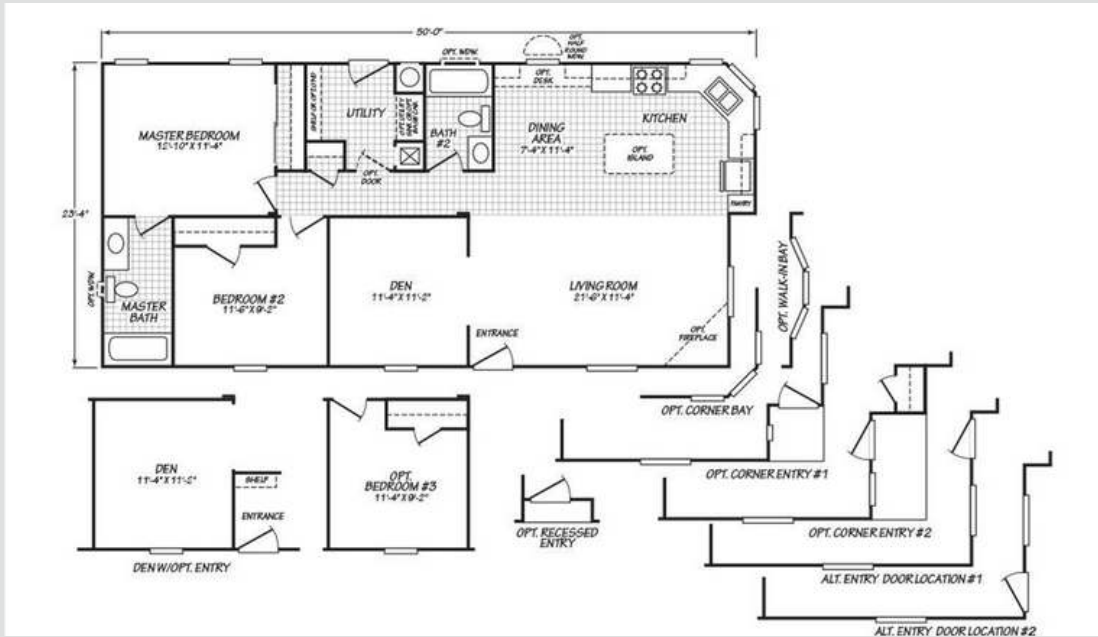

Colonial Series

Quincy

2 Bed 2 Bath

1139 Sqft

23'4" x 50'

2 Sections

Note:

- Lender requirements may require changes to designs, these changes may require additional project costs.
- Prices, Specifications, & Material are Subject to change without notice
- SQUARE FOOTAGE AND DIMENSIONS ARE APPROXIMATE

Canyon Lake Lighting PKG

- 1-LT Domed Chandelier-Qty. 1
- Exterior Light - Qty. 2
- (5) 6' Ceiling Light (Brushed Nickel)
- Kitchen (2), Hallway(1), Master Bath (1), Guest Bath (1)

Cabinetry

- 4" Laminate B/Splash- Master Bath
- 4" Laminate B/Splash- Guest Bath
- 4" Laminate B/ Splash- Kitchen
- Kitchen 3-Door Pantry (Model Specific)
- Cabinet Doors: Shaker (paper Wrap)
- Drawer Bank (3 Drawers)-Kitchen'
12" Shelf Over Refer
- Cabinet Hardwar- Nickel Round Knobs
- Side-Mount Drawer Guides
- Concealed Cabinet Door Hinges
- White-Lined Overhead Cabinets
- White Lined Base Cabinets
- Wire Utility Shelf

Kitchen

- Single Lever Faucet w/Spray-Chrome
- F/S Gas Range 30"
- 18.1 CF Refrigerator
- Stainless Steel 6" Deep Sink

INTERIOR

- Knockdown Ceiling
- Closet-White Vinyl
- Mini Blinds T/O 1" Aluminum
- Rebond Carpet Pad
- Small Door Casing
- Tape & Texture - Wet Areas
- Tape & Texture- Living Areas
- Square Interior Corners - T/O

Master Bath

- 1-pc 60" Fiberglass Tub/Shower
- Single Lever Faucet/ Diverter-Chrome
- Towel Bar/Tissue Holder-Chrome
- Porcelain Single Lavy Bowl
- Exhaust Fan w/Switch
- Mirror with polished edge
- Hollywood Bar Light
- 36' High Vanity