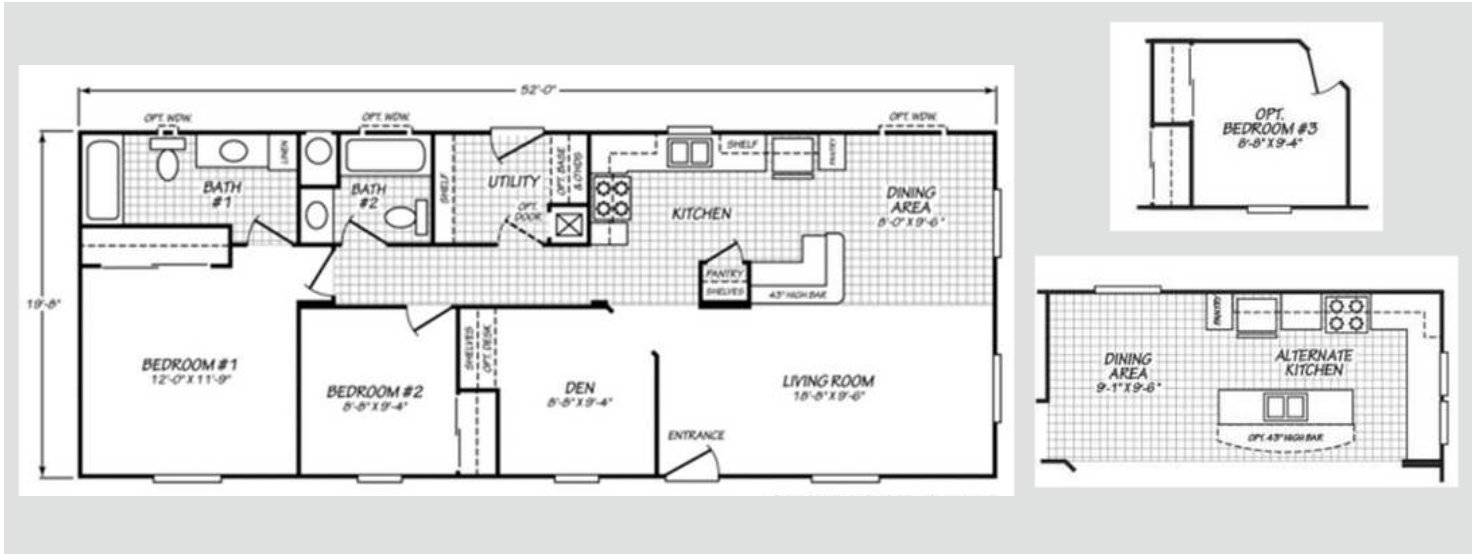

Colonial Series

Sussex

2 Bed 2 Bath

1022 Sqft

19'8" x 52'

2 Sections

Note:

- Lender requirements may require changes to designs, these changes may require additional project costs.
- Prices, Specifications, & Material are Subject to change without notice
- SQUARE FOOTAGE AND DIMENSIONS ARE APPROXIMATE

Canyon Lake Lighting PKG

- 1-LT Domed Chandelier-Qty. 1
- Exterior Light - Qty. 2
- (5) 6' Ceiling Light (Brushed Nickel)
- Kitchen (2), Hallway(1), Master Bath (1), Guest Bath (1)

Cabinetry

- 4" Laminate B/Splash- Master Bath
- 4" Laminate B/Splash- Guest Bath
- 4" Laminate B/ Splash- Kitchen
- Kitchen 3-Door Pantry (Model Specific)
- Cabinet Doors: Shaker (paper Wrap)
- Drawer Bank (3 Drawers)-Kitchen'
12" Shelf Over Refer
- Cabinet Hardwar- Nickel Round Knobs
- Side-Mount Drawer Guides
- Concealed Cabinet Door Hinges
- White-Lined Overhead Cabinets
- White Lined Base Cabinets
- Wire Utility Shelf

Kitchen

- Single Lever Faucet w/Spray-Chrome
- F/S Gas Range 30"
- 18.1 CF Refrigerator
- Stainless Steel 6" Deep Sink

INTERIOR

- Knockdown Ceiling
- Closet-White Vinyl
- Mini Blinds T/O 1" Aluminum
- Rebond Carpet Pad
- Small Door Casing
- Tape & Texture - Wet Areas
- Tape & Texture- Living Areas
- Square Interior Corners - T/O

Master Bath

- 1-pc 60" Fiberglass Tub/Shower
- Single Lever Faucet/ Diverter-Chrome
- Towel Bar/Tissue Holder-Chrome
- Porcelain Single Lavy Bowl
- Exhaust Fan w/Switch
- Mirror with polished edge
- Hollywood Bar Light
- 36' High Vanity