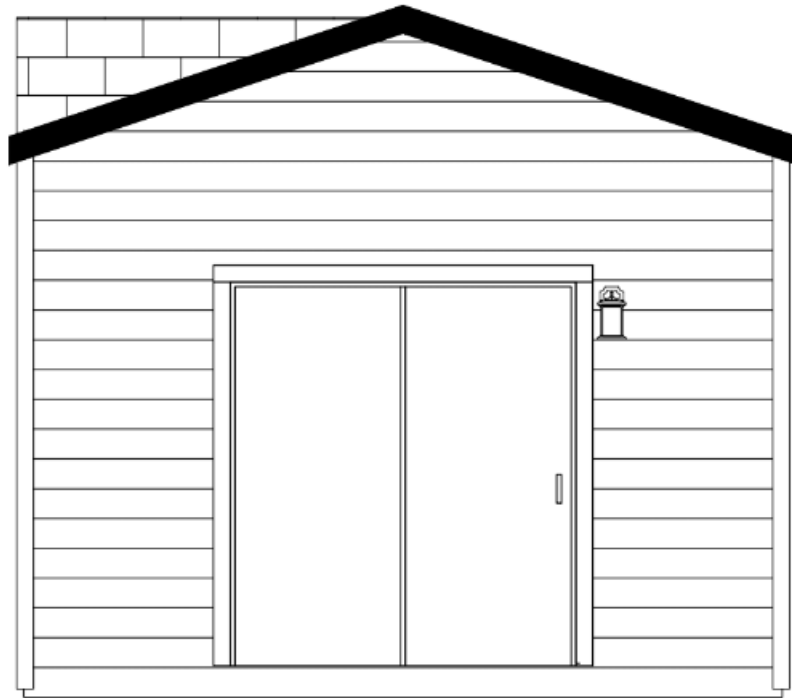

Emery MV4200 Floorplan

(HUD) 567 SQ. FT.

Emery MV4200 Sidewall Elevation Example

Emery MV4200

End Wall Elevation & Cross Section Example

6'0"x6'8" XO S.G.D.

Mountain View Specifications

Structural

- Floor Framing 2x6
- Sidewall Framing 2 x 4
- Standard Roof Framing, Residential Trusses
- Standard Flat Ceiling
- Flat Ceiling TBD

HVAC/Insulation

- r19 Insulation Roof
- R13 Insulation Sidewall
- r19 Insulation Floor
- 2 Zone Ship Loose Condenser HVAC, 20 KW Mini Split
- Standard HVAC Condenser Ext Mount

Exterior

- 3" Sidewall Eaves, Front & Rear Overhang, SW & EW
- STD Lap Siding 4" w/ Groove
- STD Paint Swiss Coffee
- STD Molding Facia 4/4 x 6" Rough Sawn
- STD Molding Corner 4/4 x 4" Rough Sawn
- Molding, Window 4/4 x 4" Smooth
- Door Ext 36" x 80" 1/2 Lite DG Wnd White
- Porch Light Bulkhead Oval Black Base Shutters Black
- 14" x 14" Window Picture Vinyl DG (4) White
- 46" x 39" Window XO Vinyl DG Egress White
- 24" x 54" Window VS Vinyl DG White
- 62" x 30" Window XO Vinyl DG White
- 62" x 52" XOX Vinyl DG White
- Architrctural Black Shingles
- Architrctural Black Ridge Cap