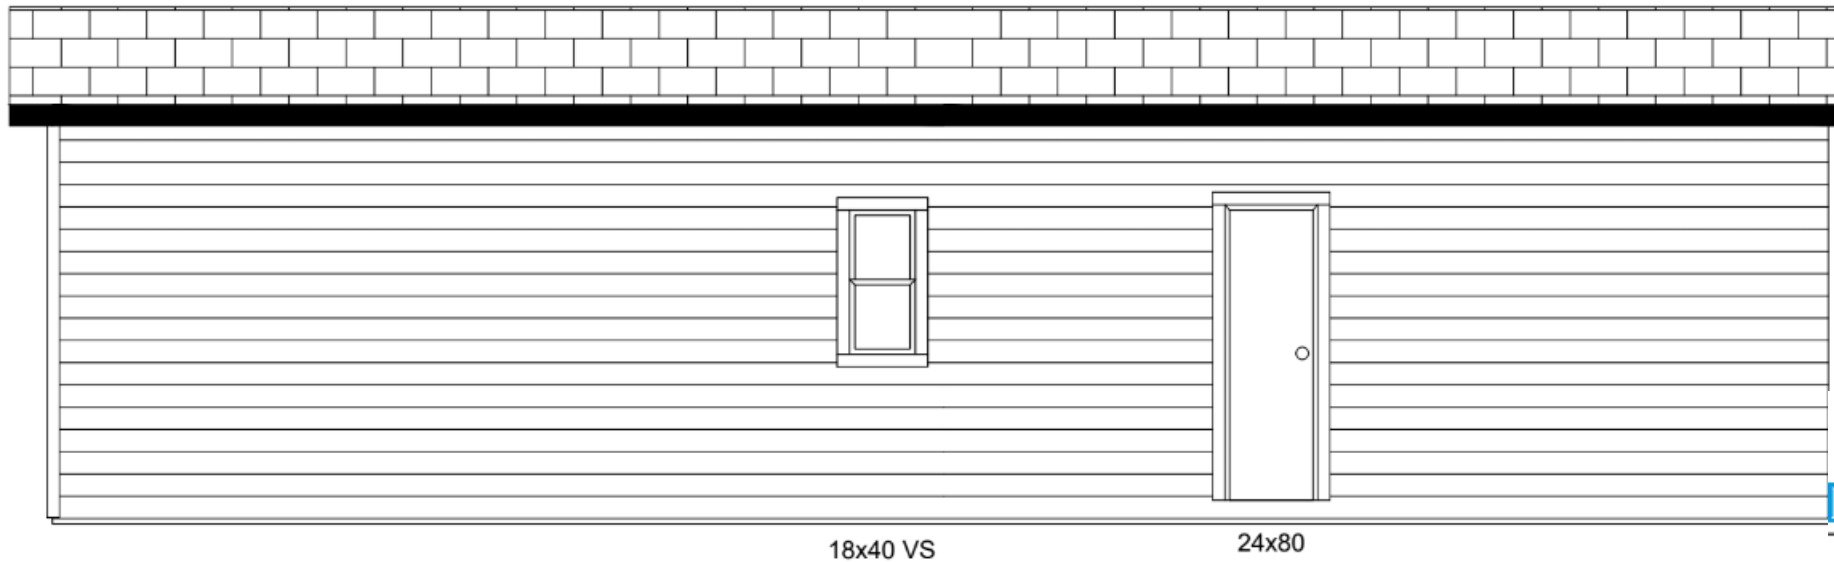

Emery MV4200 Floorplan

(HUD) 567 SQ. FT.

Emery MV4200 Sidewall Elevation Example

Emery MV4200

End Wall Elevation & Cross Section Example

6'0"x6'8" XO S.G.D.

Mountain View Specifications

Structural