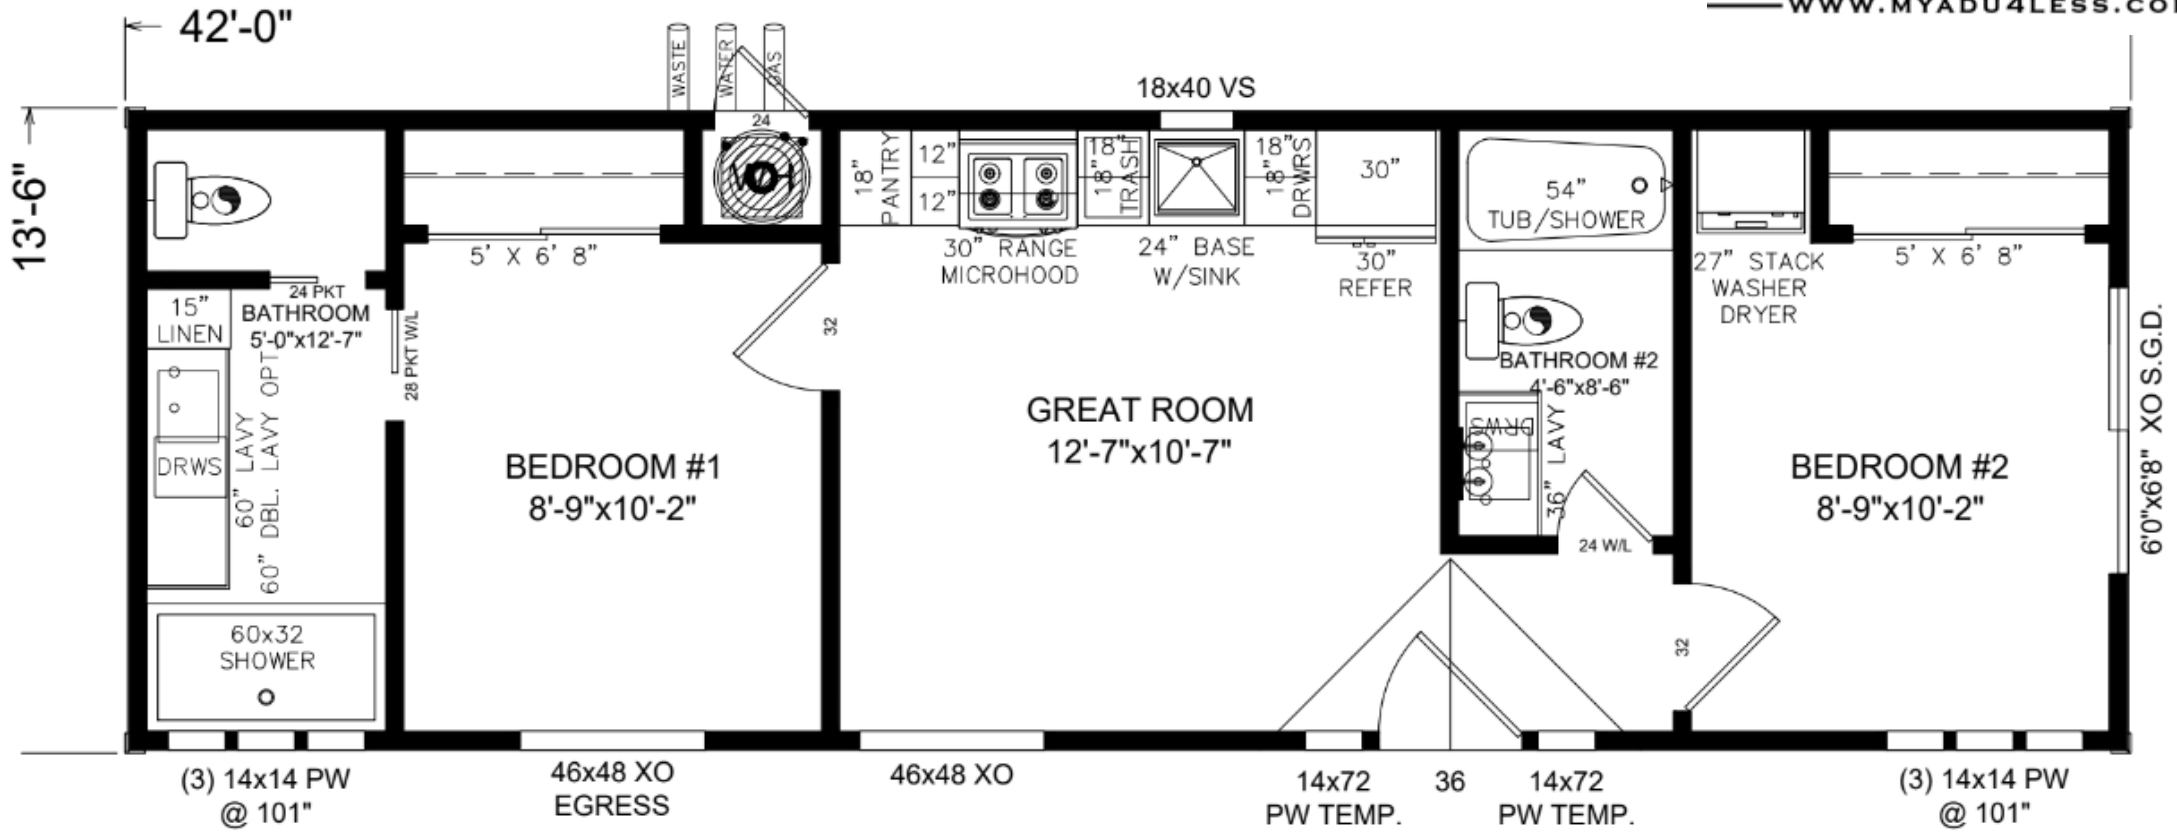

Emery MV4200 Floorplan

(HUD) 567 SQ. FT.

Emery MV4200 Sidewall Elevation Example

Emery MV4200

End Wall Elevation & Cross Section Example

6'0"x6'8" XO S.G.D.

Mountain View Specifications

Structural

- Floor Framing 2x6
- Sidewall Framing 2 x 4
- Standard Roof Framing, Residential Trusses
- Standard Flat Ceiling
- Flat Ceiling TBD

HVAC/Insulation

- r19 Insulation Roof
- R13 Insulation Sidewall
- r19 Insulation Floor
- 2 Zone Ship Loose Condenser HVAC, 20 KW Mini Split
- Standard HVAC Condenser Ext Mount

Exterior

- 3" Sidewall Eaves, Front & Rear Overhang, SW & EW
- STD Lap Siding 4" w/ Groove
- STD Paint Swiss Coffee
- STD Molding Facia 4/4 x 6" Rough Sawn
- STD Molding Corner 4/4 x 4" Rough Sawn
- Molding, Window 4/4 x 4" Smooth
- Door Ext 36" x 80" 1/2 Lite DG Wnd White
- Porch Light Bulkhead Oval Black Base Shutters Black
- 14" x 14" Window Picture Vinyl DG (4) White
- 46" x 39" Window XO Vinyl DG Egress White
- 24" x 54" Window VS Vinyl DG White
- 62" x 30" Window XO Vinyl DG White
- 62" x 52" XOX Vinyl DG White
- Architrctural Black Shingles
- Architrctural Black Ridge Cap

Master Bath

- 32" Pocket Door
- Countertop Quartz
- Sink Vanity Oval Undermount
- Faucet 2 Lever Matte Black
- Shower Door, Frameless, 54"
- Towel Bar 24' Matte Black
- Toilet Paper Holder Matte Black
- Robe Hook Matte Black