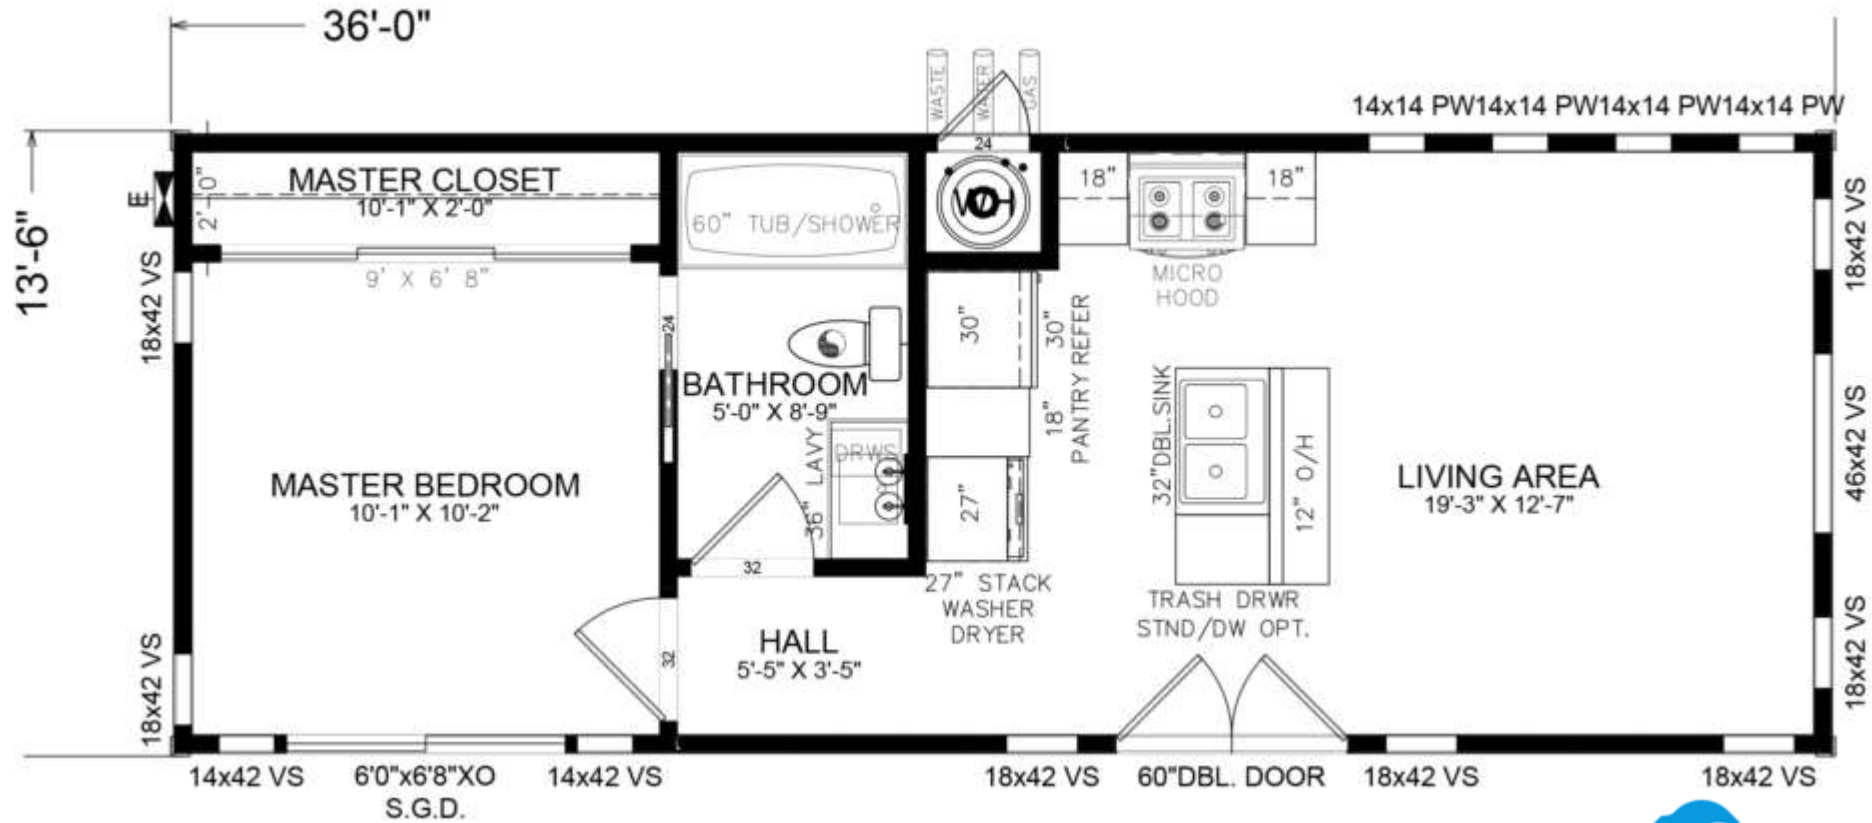

Isabella- MV3600 Floorplan

MYADU4LESS
 WWW.MYADU4LESS.COM
 Info@usmodularinc.com
 951-679-9907 Ext. 1

Mountain View Specifications

Structural

- Floor Framing 2x6
- Sidewall Framing 2 x 4
- Standard Roof Framing, Residential Trusses
- Standard Flat Ceiling
- Flat Ceiling TBD

HVAC/Insulation

- r19 Insulation Roof
- R13 Insulation Sidewall
- r19 Insulation Floor
- 2 Zone Ship Loose Condenser HVAC, 20 KW Mini Split
- Standard HVAC Condenser Ext Mount

Exterior

- 3" Sidewall Eaves, Front & Rear Overhang, SW & EW
- STD Lap Siding 4" w/ Groove
- STD Paint Swiss Coffee
- STD Molding Facia 4/4 x 6" Rough Sawn
- STD Molding Corner 4/4 x 4" Rough Sawn
- Molding, Window 4/4 x 4" Smooth
- Door Ext 36" x 80" 1/2 Lite DG Wnd White
- Porch Light Bulkhead Oval Black Base Shutters Black
- 14" x 14" Window Picture Vinyl DG (4) White
- 46" x 39" Window XO Vinyl DG Egress White
- 24" x 54" Window VS Vinyl DG White
- 62" x 30" Window XO Vinyl DG White
- 62" x 52" XOX Vinyl DG White
- Architrctural Black Shingles
- Architrctural Black Ridge Cap

Master Bath

- 32" Pocket Door
- Countertop Quartz
- Sink Vanity Oval Undermount
- Faucet 2 Lever Matte Black
- Shower Door, Frameless, 54"
- Towel Bar 24' Matte Black
- Toilet Paper Holder Matte Black
- Robe Hook Matte Black

Interior

- 7" Lap Siding Face
- Paint Swiss Coffee
- Can LED Ceilings
- Decor Switch & Receptacles
- Wall Receptacle W/USB Port
- data/TV Receptacle Coax Cable/ Cat 6 Wiring (LR, BR's)
- Lino Sheet Vinyl
- Carpet Pad 1/2 Rebond
- Molding Crown
- Molding Baseboard