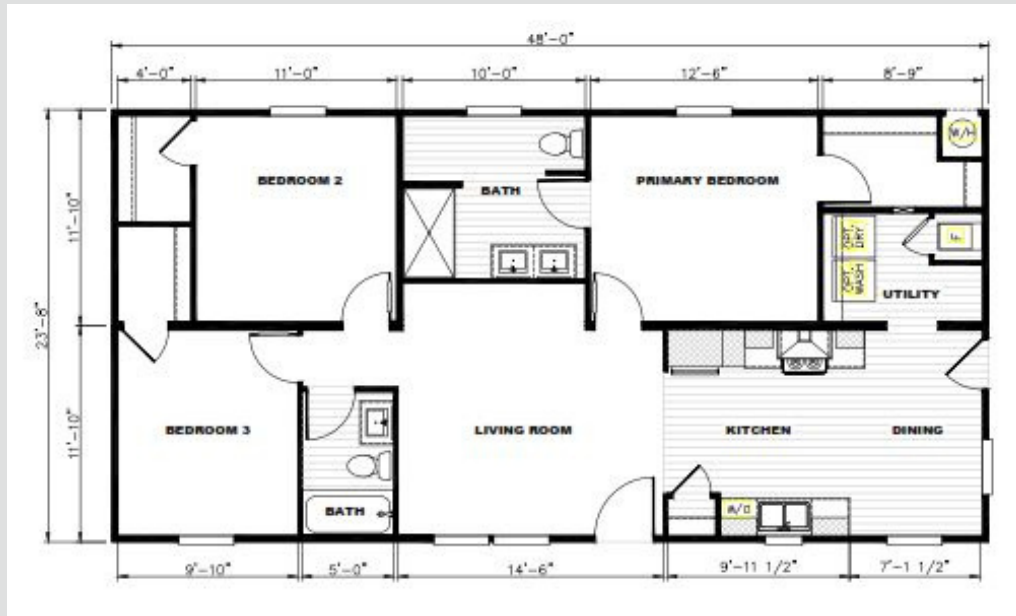

Tempo

Here Comes the Sun

3 Bed 2 Bath

1,152 Sqft

23'8" x 48'

2 Sections

Note:

- Lender requirements may require changes to designs, these changes may require additional project costs.
- Prices, Specifications, & Material are Subject to change without notice
- SQUARE FOOTAGE AND DIMENSIONS ARE APPROXIMATE

info@usmodularinc.com

951-679-9907 ext. 1

Full Service General Contractor
CA HCD Dealer License #DL1241679
CA General Contractors License #943047

Tempo Series Specifications

Flooring

- 16" On Center- Joist Spacing
- 4'x8'x19/32" OSB / T&G - Decking
- r-22 Batt / Blanket- Insulation

Roof

- Truss Load- 30 Live Load
- Opt- Truss Load- 40 live load
- Roof Pitch 3/12
- Insulation-r-33 Blown
- Ceiling Finish Interior-Tape & Texture/ Delicate white
- Sidewall-8"
- Endwall Overhand- 12"
- Shingles 25 years - 3 Tab

Exterior

- Wall Height- 96" Flat
- Wall Thickness 2" x 4"
- Stud Spacing-16" on Center
- Insulation R-11 Batt
- Siding-Smart Panel
- Dormer-16' Dormer
- Exterior Package-2 color Combination
- Windows- White Dual Glaze
- Front Door- Craftsman w/ Window - White
- Front Door Hardware- Kwikset /Thumbblatch / Black
- Front Door Lighting- Wall Lantern/ Black
- Rear Door Hardware Kwikset/Egg Knob/ Nickel
- Rear Door Lighting-Wall Sconce / Black