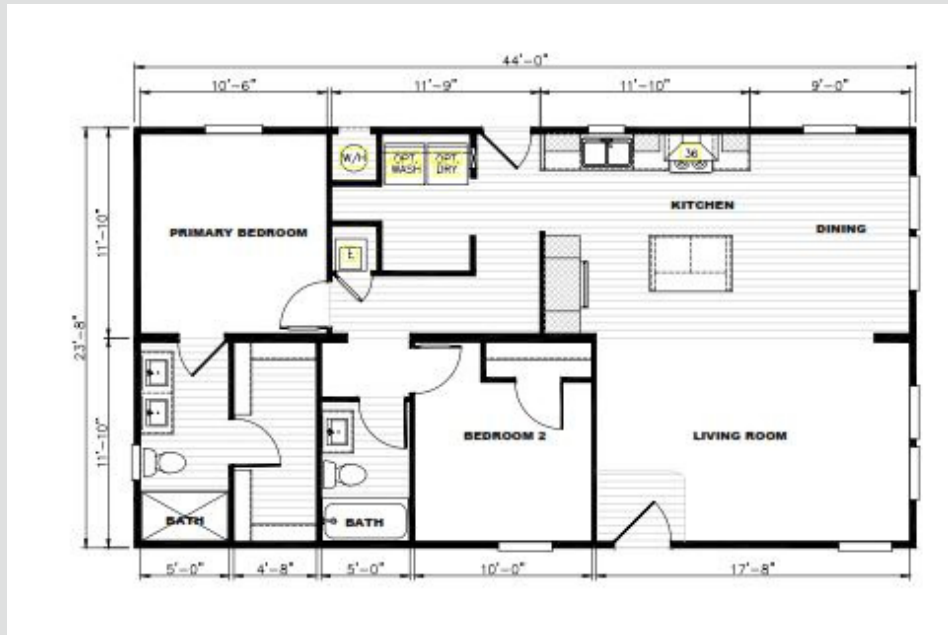

Tempo

Rising Sun

2 Bed 2 Bath

1,056 Sqft

23'8" x 44'

2 Sections

Note:

- Lender requirements may require changes to designs, these changes may require additional project costs.
- Prices, Specifications, & Material are Subject to change without notice
- SQUARE FOOTAGE AND DIMENSIONS ARE APPROXIMATE

info@usmodularinc.com

951-679-9907 ext. 1

Full Service General Contractor
CA HCD Dealer License #DL1241679
CA General Contractors License #943047

Tempo Series Specifications

Flooring

- 16" On Center- Joist Spacing
- 4'x8'x19/32" OSB / T&G - Decking
- r-22 Batt / Blanket- Insulation

Roof

- Truss Load- 30 Live Load
- Opt- Truss Load- 40 live load
- Roof Pitch 3/12
- Insulation-r-33 Blown
- Ceiling Finish Interior-Tape & Texture/ Delicate white
- Sidewall-8"
- Endwall Overhand- 12"
- Shingles 25 years - 3 Tab

Exterior

- Wall Height- 96" Flat
- Wall Thickness 2" x 4"
- Stud Spacing-16" on Center
- Insulation R-11 Batt
- Siding-Smart Panel
- Dormer-16' Dormer
- Exterior Package-2 color Combination
- Windows- White Dual Glaze
- Front Door- Craftsman w/ Window - White
- Front Door Hardware- Kwikset /Thumbblatch / Black
- Front Door Lighting- Wall Lantern/ Black
- Rear Door Hardware Kwikset/Egg Knob/ Nickel
- Rear Door Lighting-Wall Sconce / Black