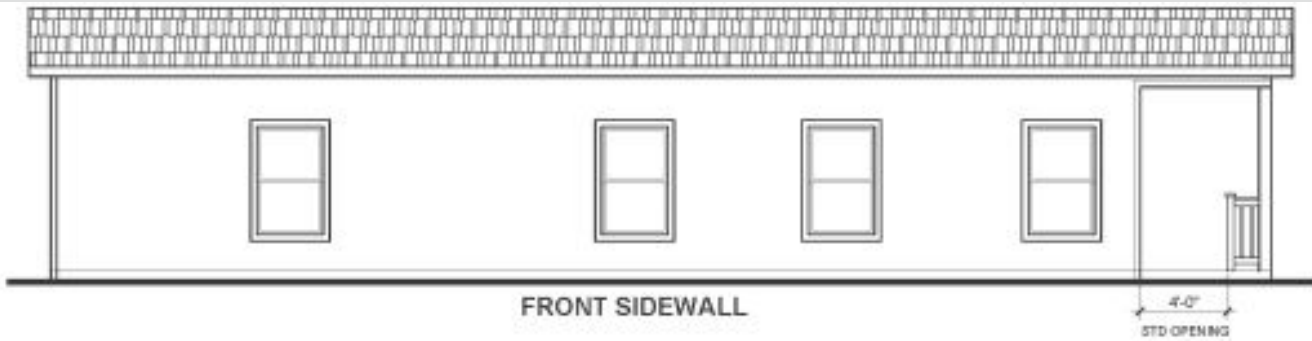

Tempo

Stand By Me

3 Bed 2 Bath

1,230 Sqft

23'8" x 52'

2 Sections

Tempo Series Standard Features

- 8' Flat Ceilings
- Tape & Texture Throughout
- 2x4 Exterior Walls
- Dura Craft Cabinets (ft. 42" overheads & door over 2 drawer Construction)
- LED Recessed Can Lights Throughout
- Ceiling Fan Prep in Living Room & all Bedrooms
- Fiberglass Shower in Primary Bath, Fiberglass Tub/Shower in 2nd Bath
- Frigidaire Stainless Steel Appliance Package (ft. 18' Top Freezer)
- Pfister Faucets Throughout (Ft. Brushed Nickel Pull Down in Kitchen)
- 36" Stainless Steel European Range Hood
- Congoleum Lux Linoleum
- Kwikset Door Hardware Throughout (ft. Thumbatch front door)
- Craftsman Style Front Door, 9 Lite Rear Door
- Standard SHignles-One Color
- Energy Star Ready (R-22floor, R-11 Wall,R-33 Roof)
- ecobee Smart Thermostat
- Carrier Furnace