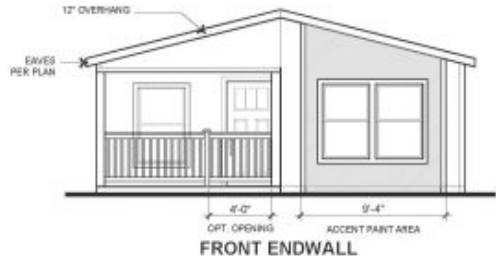

Tempo

Stand By Me

3 Bed 2 Bath

1,230 Sqft

23'8" x 52'

2 Sections

Tempo Series Standard Features

- 8' Flat Ceilings
- Tape & Texture Throughout
- 2x4 Exterior Walls
- Dura Craft Cabinets (ft. 42" overheads & door over 2 drawer Construction)
- LED Recessed Can Lights Throughout
- Ceiling Fan Prep in Living Room & all Bedrooms
- Fiberglass Shower in Primary Bath, Fiberglass Tub/Shower in 2nd Bath
- Frigidaire Stainless Steel Appliance Package (ft. 18' Top Freezer)
- Pfister Faucets Throughout (Ft. Brushed Nickel Pull Down in Kitchen)
- 36" Stainless Steel European Range Hood
- Congoleum Lux Linoleum
- Kwikset Door Hardware Throughout (ft. Thumbatch front door)
- Craftsman Style Front Door, 9 Lite Rear Door
- Standard SHignles-One Color
- Energy Star Ready (R-22floor, R-11 Wall,R-33 Roof)
- ecobee Smart Thermostat
- Carrier Furnace