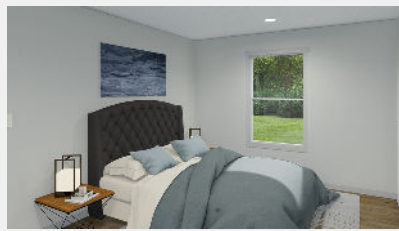

Tempo Series

Born to Run

2 Bed 2 Bath

900 Sq ft

15' x 60'

1 Section

Prices, Specifications, & Material are Subject to change without notice

Tem-4660-2A

info@usmodularinc.com

951-679-9907 ext. 1

Full Service General Contractor
CA HCD Dealer License #DL1241679
CA General Contractors License #943047

Tempo Series Standard Features

- 8' Flat Ceilings
- Tape & Texture Throughout
- 2x4 Exterior Walls
- Dura Craft Cabinets (ft. 42" overheads & door over 2 drawer Construction)
- LED Recessed Can Lights Throughout
- Ceiling Fan Prep in Living Room & all Bedrooms
- Fiberglass Shower in Primary Bath, Fiberglass Tub/Shower in 2nd Bath
- Frigidaire Stainless Steel Appliance Package (ft. 18' Top Freezer)
- Pfister Faucets Throughout (Ft. Brushed Nickel Pull Down in Kitchen)
- 36" Stainless Steel European Range Hood
- Congoleum Lux Linoleum
- Kwikset Door Hardware Throughout (ft. Thumbatch front door)
- Craftsman Style Front Door, 9 Lite Rear Door
- Standard SHignles-One Color
- Energy Star Ready (R-22floor, R-11 Wall,R-33 Roof)
- ecobee Smart Thermostat
- Carrier Furnace