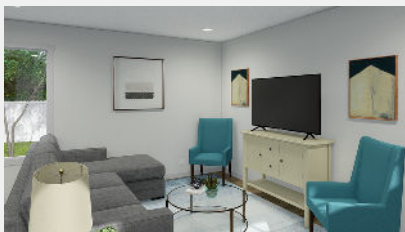

Tempo Series

Born to Run

2 Bed 2 Bath

900 Sq ft

15' x 60'

1 Section

Prices, Specifications, & Material are Subject to change without notice

Tem-4660-2A

info@usmodularinc.com

951-679-9907 ext. 1

Full Service General Contractor
CA HCD Dealer License #DL1241679
CA General Contractors License #943047

Tempo Series Standard Features

- 8' Flat Ceilings
- Tape & Texture Throughout
- 2x4 Exterior Walls
- Dura Craft Cabinets (ft. 42" overheads & door over 2 drawer Construction)
- LED Recessed Can Lights Throughout
- Ceiling Fan Prep in Living Room & all Bedrooms
- Fiberglass Shower in Primary Bath, Fiberglass Tub/Shower in 2nd Bath
- Frigidaire Stainless Steel Appliance Package (ft. 18' Top Freezer)
- Pfister Faucets Throughout (Ft. Brushed Nickel Pull Down in Kitchen)
- 36" Stainless Steel European Range Hood
- Congoleum Lux Linoleum
- Kwikset Door Hardware Throughout (ft. Thumbatch front door)
- Craftsman Style Front Door, 9 Lite Rear Door
- Standard SHignles-One Color
- Energy Star Ready (R-22floor, R-11 Wall,R-33 Roof)
- ecobee Smart Thermostat
- Carrier Furnace