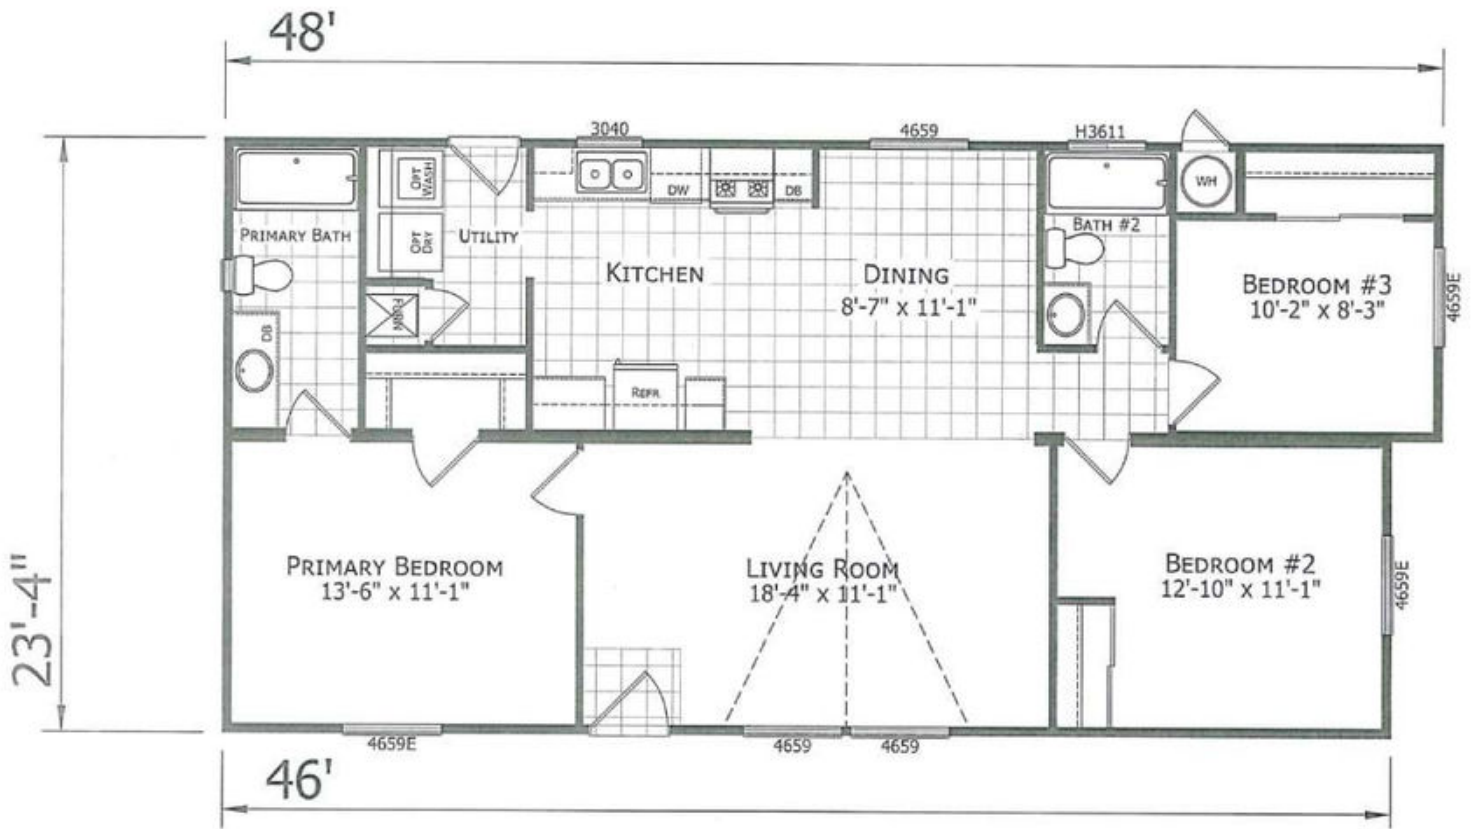

Creekside Manor

Blue Bonnet CM-3483S

3 Bed 2 Bath

1128 Sqft

23'4" x 48'

Creekside Manor Specifications

Construction

- 8' Flat Ceiling Throughout
- 12" Eaves Hitch End Only
- Nominal Eaves Side & Rear- All Except 28' & 40' Wides Only
- 20# Roof Load
- 2x4 Exterior Walls
- 2x6 Floor Joists 16" on Center
- 3/12 Rood Pitch
- 5/8" Tongue Groove Floor Decking
- R-22 Ceiling Insulation
- R-13 Wall Insulation
- R-11 Floor Insulation

Exterior

- 36" Inswing Steel Front Door
- Standard Front & Rear Porch Lights
- Architectural Shingles Cemplank Vertical Siding Cemplank Facia
- Cemplank Perforated Soffit
- 32" 9-Lite Rear Door
- Shutters Hitch & Front Door Side- Single Wides Only
- 4" Cemplank Window Trim Throughout
- Low "E" Dual Glaze Windows Throughout

Interior

- T & T Throughout w/ Rounded Corner
- 6-Panel Interior Doors
- White 2- 1/4" Door Case Molding
- Brushed Nickel Lighting & Hardware Throughout
- Carpet in Closets Throughout
- 3" baseboard Molding in Wet Areas Only
- Standard Heat Registers Throughout
- Wire Vented Shelving Throughout
- Simply Stated Carpet
- Linoleum in Kitchen, Dining, Baths & Utility