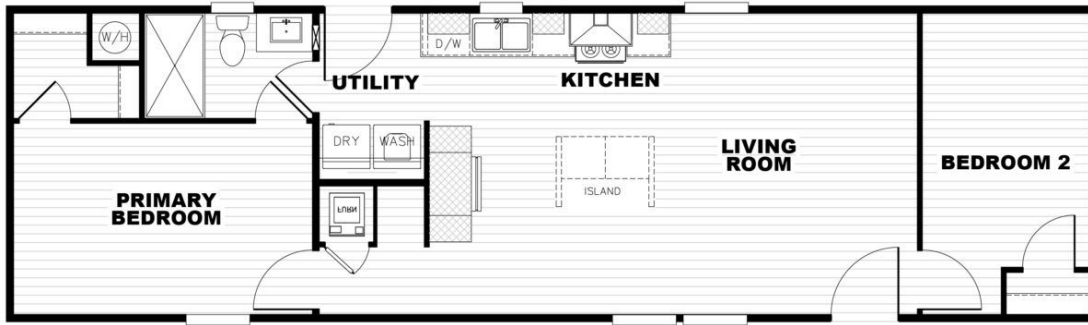

# Tempo Series

**Layla**  
**2 Bed 1 Bath**  
**780 Sq ft**  
**15' x 52'**  
**1 Section**

Prices, Specifications, & Material are Subject to change without notice      Tem-1652-1A

info@usmodularinc.com  
951-679-9907 ext. 1