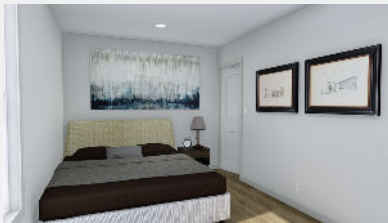

# Tempo Series

**Layla**  
**2 Bed 1 Bath**  
**780 Sq ft**  
**15' x 52'**  
**1 Section**

Prices, Specifications, & Material are Subject to change without notice      Tem-1652-1A

info@usmodularinc.com  
951-679-9907 ext. 1

# Tempo Series Standard Features

- 8' Flat Ceilings
- Tape & Texture Throughout
- 2x4 Exterior Walls
- Dura Craft Cabinets (ft. 42" overheads & door over 2 drawer Construction)
- LED Recessed Can Lights Throughout
- Ceiling Fan Prep in Living Room & all Bedrooms
- Fiberglass Shower in Primary Bath, Fiberglass Tub/Shower in 2nd Bath
- Frigidaire Stainless Steel Appliance Package (ft. 18' Top Freezer)
- Pfister Faucets Throughout (Ft. Brushed Nickel Pull Down in Kitchen)
- 36" Stainless Steel European Range Hood
- Congoleum Lux Linoleum
- Kwikset Door Hardware Throughout (ft. Thumbatch front door)
- Craftsman Style Front Door, 9 Lite Rear Door
- Standard SHignles-One Color
- Energy Star Ready (R-22floor, R-11 Wall,R-33 Roof)
- ecobee Smart Thermostat
- Carrier Furnace