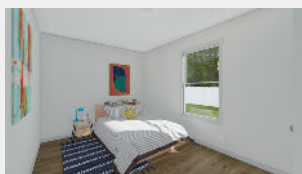

Tempo Series

Move on up
3 Bed 2 Bath
1,080 Sq ft
15' x 72'
1 Section

Prices, Specifications, & Material are Subject to change without notice Tem-1672-3A

info@usmodularinc.com
951-679-9907 ext. 1

Full Service General Contractor
CA HCD Dealer License #DL1241679
CA General Contractors License #943047

Tempo Series Standard Features

- 8' Flat Ceilings
- Tape & Texture Throughout
- 2x4 Exterior Walls
- Dura Craft Cabinets (ft. 42" overheads & door over 2 drawer Construction)
- LED Recessed Can Lights Throughout
- Ceiling Fan Prep in Living Room & all Bedrooms
- Fiberglass Shower in Primary Bath, Fiberglass Tub/Shower in 2nd Bath
- Frigidaire Stainless Steel Appliance Package (ft. 18' Top Freezer)
- Pfister Faucets Throughout (Ft. Brushed Nickel Pull Down in Kitchen)
- 36" Stainless Steel European Range Hood
- Congoleum Lux Linoleum
- Kwikset Door Hardware Throughout (ft. Thumbatch front door)
- Craftsman Style Front Door, 9 Lite Rear Door
- Standard SHignles-One Color
- Energy Star Ready (R-22floor, R-11 Wall,R-33 Roof)
- ecobee Smart Thermostat
- Carrier Furnace