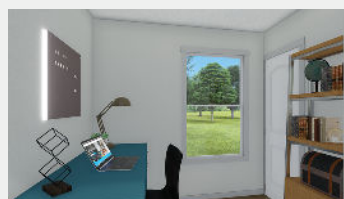

## Satisfaction

2 Bed 1 Bath

632 Sq ft

13'2" x 48

1 Section

Prices, Specifications, & Material are Subject to change without notice Tem-1448-2A

info@usmodularinc.com

951-679-9907 ext. 1

# Tempo Series Standard Features

- 8' Flat Ceilings
- Tape & Texture Throughout
- 2x4 Exterior Walls
- Dura Craft Cabinets (ft. 42" overheads & door over 2 drawer Construction)
- LED Recessed Can Lights Throughout
- Ceiling Fan Prep in Living Room & all Bedrooms
- Fiberglass Shower in Primary Bath, Fiberglass Tub/Shower in 2nd Bath
- Frigidaire Stainless Steel Appliance Package (ft. 18' Top Freezer)
- Pfister Faucets Throughout (Ft. Brushed Nickel Pull Down in Kitchen)
- 36" Stainless Steel European Range Hood
- Congoleum Lux Linoleum
- Kwikset Door Hardware Throughout (ft. Thumbatch front door)
- Craftsman Style Front Door, 9 Lite Rear Door
- Standard SHignles-One Color
- Energy Star Ready (R-22floor, R-11 Wall,R-33 Roof)
- ecobee Smart Thermostat
- Carrier Furnace