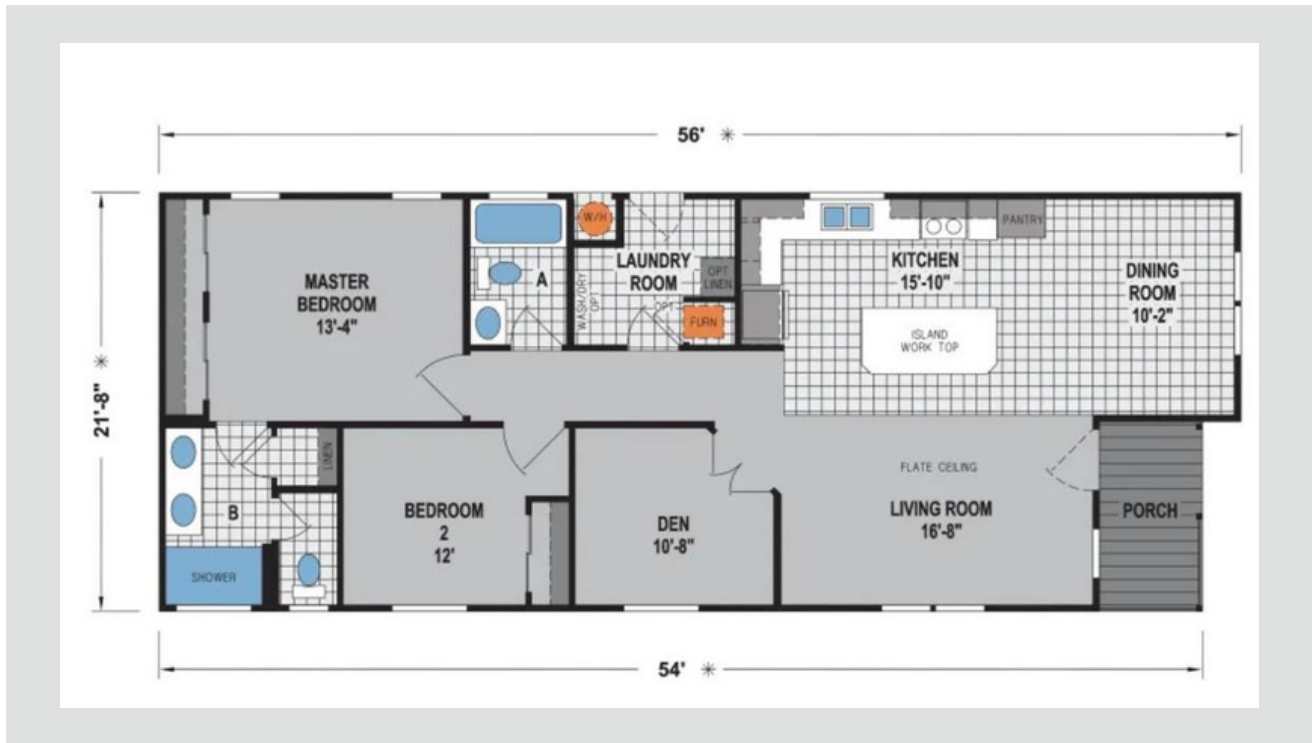

Californian

Kirkwood

3 Bed 2 Bath

1,192 Sqft

21'8" x 56'

2 Sections

Note:

- Lender requirements may require changes to designs, these changes may require additional project costs.
- Prices, Specifications, & Material are Subject to change without notice
- SQUARE FOOTAGE AND DIMENSIONS ARE APPROXIMATE