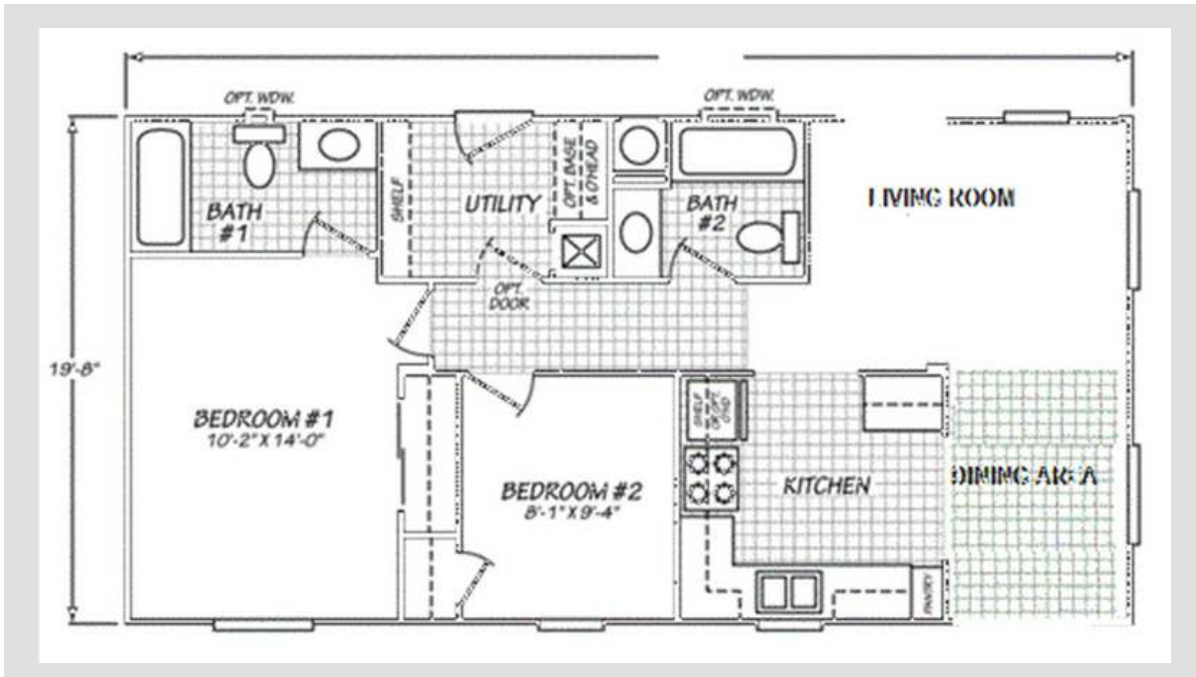

Colonial Series

Arlington

2 Bed 2 Bath

750 Sqft

19'8" x 38'

2 Sections

Note:

- Lender requirements may require changes to designs, these changes may require additional project costs.
- Prices, Specifications, & Material are Subject to change without notice
- SQUARE FOOTAGE AND DIMENSIONS ARE APPROXIMATE

- 100 Amp Service
- Rocker Switches Throughout
- Dual USB Recept-Kitchen
- Interior Panel Box
- Furnace:56 BTU
- 29 Gal Gas Water Heater
- Shut-Off Valves Throuout
- Plumb & Wlre for washer & gas dryer

Canyon Lake Lighting PKG

- 1-LT Domed Chandelier-Qty. 1
- Exterior Light - Qty. 2
- (5) 6' Ceiling Light (Brushed Nickel)
- Kitchen (2), Hallway(1), Master Bath (1), Guest Bath (1)

Cabinetry

- 4" Laminate B/Splash- Master Bath
- 4" Laminate B/Splash- Guest Bath
- 4" Laminate B/ Splash- Kitchen
- Kitchen 3-Door Pantry (Model Specific)
- Cabinet Doors: Shaker (paper Wrap)
- Drawer Bank (3 Drawers)-Kitchen'
12" Shelf Over Refer
- Cabinet Hardwar- Nickel Round Knobs
- Side-Mount Drawer Guides
- Concealed Cabinet Door Hinges
- White-Lined Overhead Cabinets
- White Lined Base Cabinets
- Wire Utility Shelf

Master Bath

- 1-pc 60" Fiberglass Tub/Shower
- Single Lever Faucet/ Diverter-Chrome
- Towel Bar/Tissue Holder-Chrome
- Porcelain Single Lavy Bowl
- Exhaust Fan w/Switch
- Mirror with polished edge
- Hollywood Bar Light
- 36' High Vanity