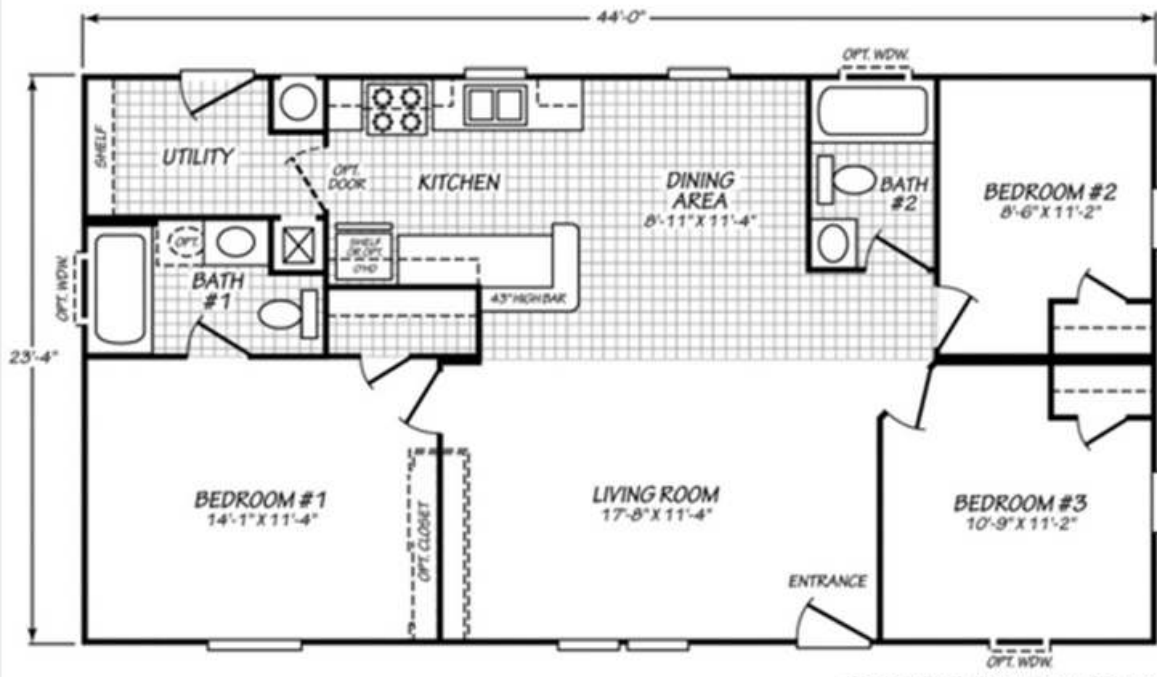

Colonial Series

Berwick

3 Bed 2 Bath

1026 Sqft

23'4" x 44'

2 Sections

Note:

- Lender requirements may require changes to designs, these changes may require additional project costs.
- Prices, Specifications, & Material are Subject to change without notice
- SQUARE FOOTAGE AND DIMENSIONS ARE APPROXIMATE

Canyon Lake Lighting PKG

- 1-LT Domed Chandelier-Qty. 1
- Exterior Light - Qty. 2
- (5) 6' Ceiling Light (Brushed Nickel)
- Kitchen (2), Hallway(1), Master Bath (1), Guest Bath (1)

Cabinetry

- 4" Laminate B/Splash- Master Bath
- 4" Laminate B/Splash- Guest Bath
- 4" Laminate B/ Splash- Kitchen
- Kitchen 3-Door Pantry (Model Specific)
- Cabinet Doors: Shaker (paper Wrap)
- Drawer Bank (3 Drawers)-Kitchen'
12" Shelf Over Refer
- Cabinet Hardwar- Nickel Round Knobs
- Side-Mount Drawer Guides
- Concealed Cabinet Door Hinges
- White-Lined Overhead Cabinets
- White Lined Base Cabinets
- Wire Utility Shelf

Kitchen

- Single Lever Faucet w/Spray-Chrome
- F/S Gas Range 30"
- 18.1 CF Refrigerator
- Stainless Steel 6" Deep Sink

INTERIOR

- Knockdown Ceiling
- Closet-White Vinyl
- Mini Blinds T/O 1" Aluminum
- Rebond Carpet Pad
- Small Door Casing
- Tape & Texture - Wet Areas
- Tape & Texture- Living Areas
- Square Interior Corners - T/O

Master Bath

- 1-pc 60" Fiberglass Tub/Shower
- Single Lever Faucet/ Diverter-Chrome
- Towel Bar/Tissue Holder-Chrome
- Porcelain Single Lavy Bowl
- Exhaust Fan w/Switch
- Mirror with polished edge
- Hollywood Bar Light
- 36' High Vanity