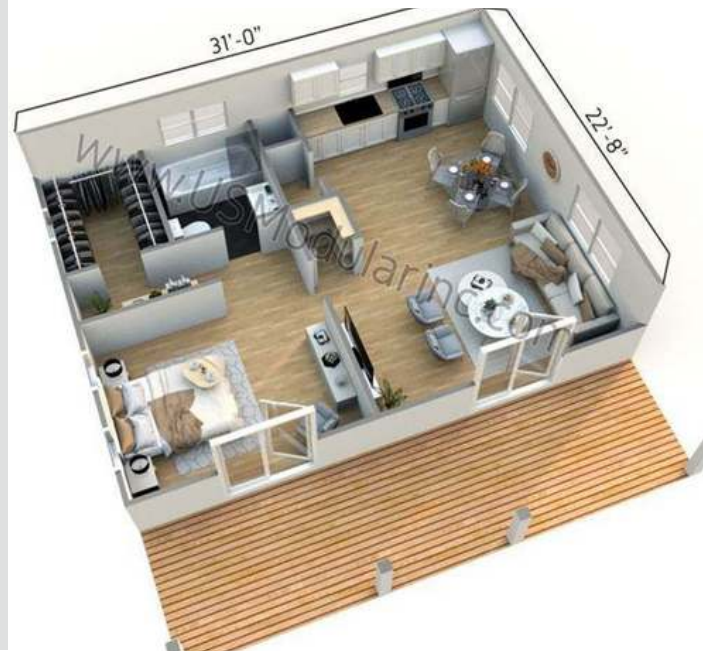

Colonial Series

Bowman

1 Bed 1 Bath

734 Sqft

23'8" x 31'

2 Sections

Note:

- Lender requirements may require changes to designs, these changes may require additional project costs.
- Prices, Specifications, & Material are Subject to change without notice
- SQUARE FOOTAGE AND DIMENSIONS ARE APPROXIMATE

- 100 Amp Service
- Rocker Switches Throughout
- Dual USB Recept-Kitchen
- Interior Panel Box
- Furnace:56 BTU
- 29 Gal Gas Water Heater
- Shut-Off Valves Throuout
- Plumb & Wlre for washer & gas dryer

Canyon Lake Lighting PKG

- 1-LT Domed Chandelier-Qty. 1
- Exterior Light - Qty. 2
- (5) 6' Ceiling Light (Brushed Nickel)
- Kitchen (2), Hallway(1), Master Bath (1), Guest Bath (1)

Cabinetry

- 4" Laminate B/Splash- Master Bath
- 4" Laminate B/Splash- Guest Bath
- 4" Laminate B/ Splash- Kitchen
- Kitchen 3-Door Pantry (Model Specific)
- Cabinet Doors: Shaker (paper Wrap)
- Drawer Bank (3 Drawers)-Kitchen'
12" Shelf Over Refer
- Cabinet Hardwar- Nickel Round Knobs
- Side-Mount Drawer Guides
- Concealed Cabinet Door Hinges
- White-Lined Overhead Cabinets
- White Lined Base Cabinets
- Wire Utility Shelf

Kitchen

- Single Lever Faucet w/Spray-Chrome
- F/S Gas Range 30"
- 18.1 CF Refrigerator
- Stainless Steel 6" Deep Sink

INTERIOR

- Knockdown Ceiling
- Closet-White Vinyl
- Mini Blinds T/O 1" Aluminum
- Rebond Carpet Pad
- Small Door Casing
- Tape & Texture - Wet Areas
- Tape & Texture- Living Areas
- Square Interior Corners - T/O