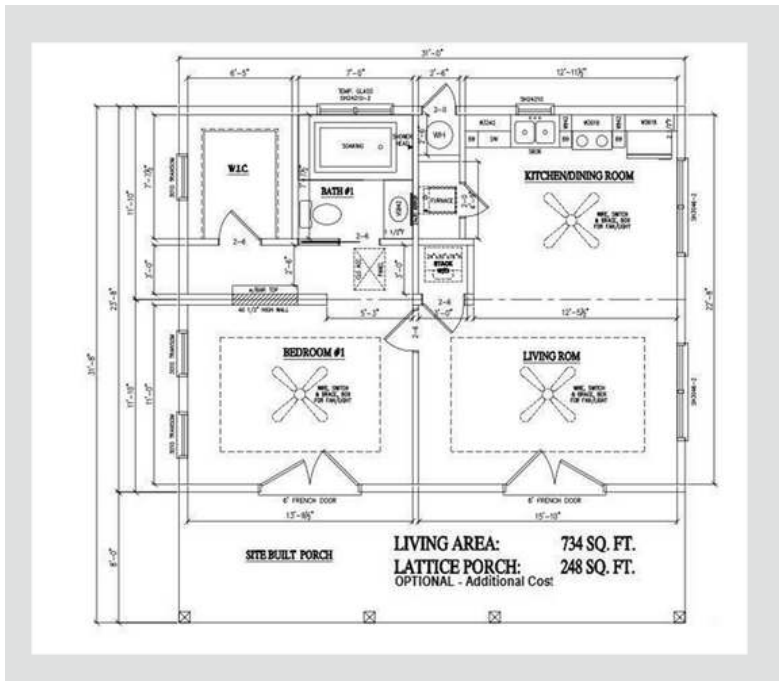

Colonial Series

Bowman

1 Bed 1 Bath

734 Sqft

23'8" x 31'

2 Sections

Note:

- Lender requirements may require changes to designs, these changes may require additional project costs.
- Prices, Specifications, & Material are Subject to change without notice
- SQUARE FOOTAGE AND DIMENSIONS ARE APPROXIMATE

- 100 Amp Service
- Rocker Switches Throughout
- Dual USB Recept-Kitchen
- Interior Panel Box
- Furnace:56 BTU
- 29 Gal Gas Water Heater
- Shut-Off Valves Throuout
- Plumb & Wlre for washer & gas dryer

Canyon Lake Lighting PKG

- 1-LT Domed Chandelier-Qty. 1
- Exterior Light - Qty. 2
- (5) 6' Ceiling Light (Brushed Nickel)
- Kitchen (2), Hallway(1), Master Bath (1), Guest Bath (1)

Cabinetry

- 4" Laminate B/Splash- Master Bath
- 4" Laminate B/Splash- Guest Bath
- 4" Laminate B/ Splash- Kitchen
- Kitchen 3-Door Pantry (Model Specific)
- Cabinet Doors: Shaker (paper Wrap)
- Drawer Bank (3 Drawers)-Kitchen'
12" Shelf Over Refer
- Cabinet Hardwar- Nickel Round Knobs
- Side-Mount Drawer Guides
- Concealed Cabinet Door Hinges
- White-Lined Overhead Cabinets
- White Lined Base Cabinets
- Wire Utility Shelf

Master Bath

- 1-pc 60" Fiberglass Tub/Shower
- Single Lever Faucet/ Diverter-Chrome
- Towel Bar/Tissue Holder-Chrome
- Porcelain Single Lavy Bowl
- Exhaust Fan w/Switch
- Mirror with polished edge
- Hollywood Bar Light
- 36' High Vanity