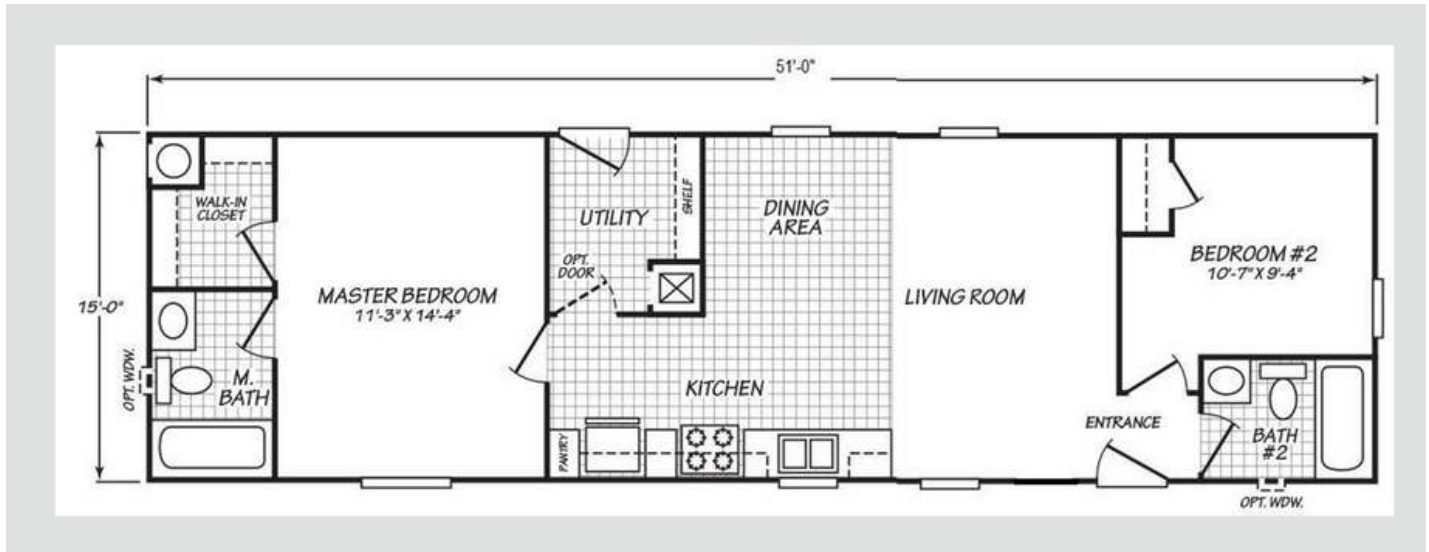

Colonial Series

Delaware

2 Bed 2 Bath

750 Sqft

15' x 51'

I Section

Note:

- Lender requirements may require changes to designs, these changes may require additional project costs.
- Prices, Specifications, & Material are Subject to change without notice
- SQUARE FOOTAGE AND DIMENSIONS ARE APPROXIMATE

- 100 Amp Service
- Rocker Switches Throughout
- Dual USB Recept-Kitchen
- Interior Panel Box
- Furnace:56 BTU
- 29 Gal Gas Water Heater
- Shut-Off Valves Throuout
- Plumb & Wlre for washer & gas dryer

Canyon Lake Lighting PKG

- 1-LT Domed Chandelier-Qty. 1
- Exterior Light - Qty. 2
- (5) 6' Ceiling Light (Brushed Nickel)
- Kitchen (2), Hallway(1), Master Bath (1), Guest Bath (1)

Cabinetry

- 4" Laminate B/Splash- Master Bath
- 4" Laminate B/Splash- Guest Bath
- 4" Laminate B/ Splash- Kitchen
- Kitchen 3-Door Pantry (Model Specific)
- Cabinet Doors: Shaker (paper Wrap)
- Drawer Bank (3 Drawers)-Kitchen'
12" Shelf Over Refer
- Cabinet Hardwar- Nickel Round Knobs
- Side-Mount Drawer Guides
- Concealed Cabinet Door Hinges
- White-Lined Overhead Cabinets
- White Lined Base Cabinets
- Wire Utility Shelf

Master Bath

- 1-pc 60" Fiberglass Tub/Shower
- Single Lever Faucet/ Diverter-Chrome
- Towel Bar/Tissue Holder-Chrome
- Porcelain Single Lavy Bowl
- Exhaust Fan w/Switch
- Mirror with polished edge
- Hollywood Bar Light
- 36' High Vanity