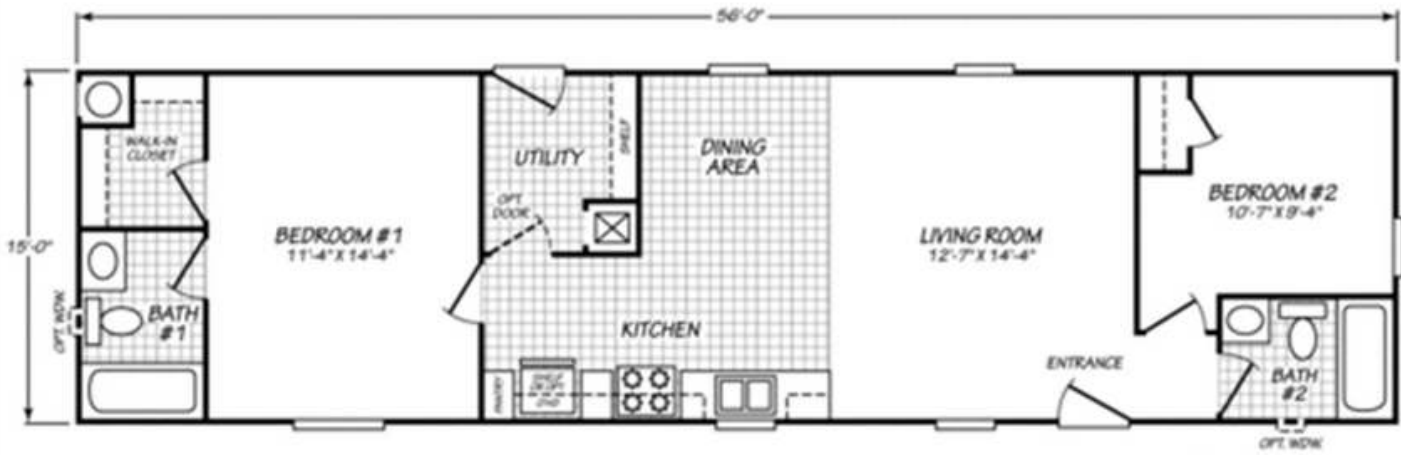

Colonial Series

Dover

2 Bed 2 Bath

840Sqft

15' x 56'

I Sections

Note:

- Lender requirements may require changes to designs, these changes may require additional project costs.
- Prices, Specifications, & Material are Subject to change without notice
- SQUARE FOOTAGE AND DIMENSIONS ARE APPROXIMATE

Canyon Lake Lighting PKG

- 1-LT Domed Chandelier-Qty. 1
- Exterior Light - Qty. 2
- (5) 6' Ceiling Light (Brushed Nickel)
- Kitchen (2), Hallway(1), Master Bath (1), Guest Bath (1)

Cabinetry

- 4" Laminate B/Splash- Master Bath
- 4" Laminate B/Splash- Guest Bath
- 4" Laminate B/ Splash- Kitchen
- Kitchen 3-Door Pantry (Model Specific)
- Cabinet Doors: Shaker (paper Wrap)
- Drawer Bank (3 Drawers)-Kitchen'
12" Shelf Over Refer
- Cabinet Hardwar- Nickel Round Knobs
- Side-Mount Drawer Guides
- Concealed Cabinet Door Hinges
- White-Lined Overhead Cabinets
- White Lined Base Cabinets
- Wire Utility Shelf

Kitchen

- Single Lever Faucet w/Spray-Chrome
- F/S Gas Range 30"
- 18.1 CF Refrigerator
- Stainless Steel 6" Deep Sink

INTERIOR

- Knockdown Ceiling
- Closet-White Vinyl
- Mini Blinds T/O 1" Aluminum
- Rebond Carpet Pad
- Small Door Casing
- Tape & Texture - Wet Areas
- Tape & Texture- Living Areas
- Square Interior Corners - T/O

Master Bath

- 1-pc 60" Fiberglass Tub/Shower
- Single Lever Faucet/ Diverter-Chrome
- Towel Bar/Tissue Holder-Chrome
- Porcelain Single Lavy Bowl
- Exhaust Fan w/Switch
- Mirror with polished edge
- Hollywood Bar Light
- 36' High Vanity