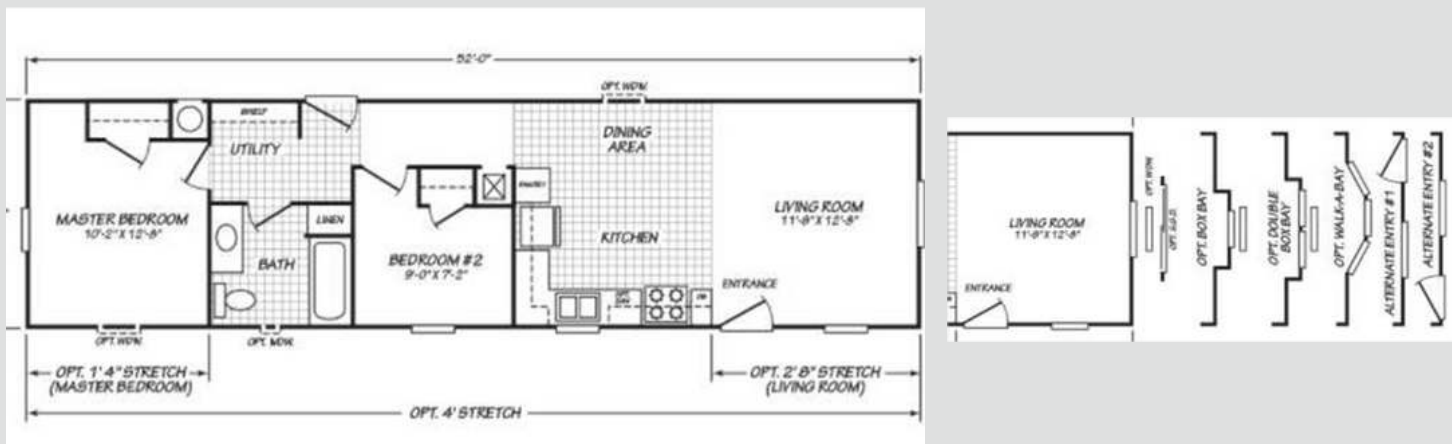

Colonial Series

Henley
 2 Bed 1 Bath
 693 Sqft
 13'4" x 52'
 1 Sections

Note:

- Lender requirements may require changes to designs, these changes may require additional project costs.
- Prices, Specifications, & Material are Subject to change without notice
- SQUARE FOOTAGE AND DIMENSIONS ARE APPROXIMATE

- 100 Amp Service
- Rocker Switches Throughout
- Dual USB Recept-Kitchen
- Interior Panel Box
- Furnace:56 BTU
- 29 Gal Gas Water Heater
- Shut-Off Valves Throuout
- Plumb & Wlre for washer & gas dryer

Canyon Lake Lighting PKG

- 1-LT Domed Chandelier-Qty. 1
- Exterior Light - Qty. 2
- (5) 6' Ceiling Light (Brushed Nickel)
- Kitchen (2), Hallway(1), Master Bath (1), Guest Bath (1)

Cabinetry

- 4" Laminate B/Splash- Master Bath
- 4" Laminate B/Splash- Guest Bath
- 4" Laminate B/ Splash- Kitchen
- Kitchen 3-Door Pantry (Model Specific)
- Cabinet Doors: Shaker (paper Wrap)
- Drawer Bank (3 Drawers)-Kitchen'
12" Shelf Over Refer
- Cabinet Hardwar- Nickel Round Knobs
- Side-Mount Drawer Guides
- Concealed Cabinet Door Hinges
- White-Lined Overhead Cabinets
- White Lined Base Cabinets
- Wire Utility Shelf

Master Bath

- 1-pc 60" Fiberglass Tub/Shower
- Single Lever Faucet/ Diverter-Chrome
- Towel Bar/Tissue Holder-Chrome
- Porcelain Single Lavy Bowl
- Exhaust Fan w/Switch
- Mirror with polished edge
- Hollywood Bar Light
- 36' High Vanity