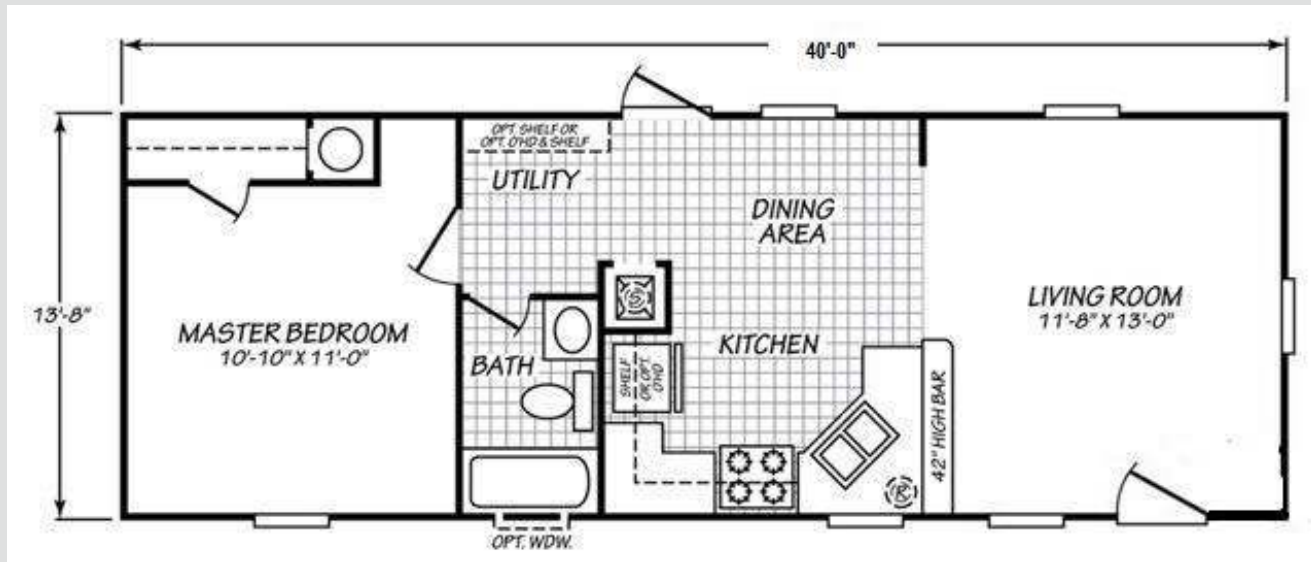

## Madison

1 Bed 1 Bath

550 Sqft

13'8" x 40'

1 Section

**Note:**

- Lender requirements may require changes to designs, these changes may require additional project costs.
- Prices, Specifications, & Material are Subject to change without notice
- SQUARE FOOTAGE AND DIMENSIONS ARE APPROXIMATE

## Master Bath

- 1-pc 60" Fiberglass Tub/Shower
- Single Lever Faucet/ Diverter-Chrome
- Towel Bar/Tissue Holder-Chrome
- Porcelain Single Lavy Bowl
- Exhaust Fan w/Switch
- Mirror with polished edge
- Hollywood Bar Light
- 36' High Vanity

## Eaves & Overhangs

- 12',14',& 15' Wide  
-Optional 4",6" or 12" Side Eaves  
-Optional 12" Rear Overhang
- 20' & 24' Wide  
Optional 6" or 12" Side Eaves  
Optional 12" rear Overhang
- 28' Wide  
-Standard 6" Side Eaves  
-Optional 12" Side Eaves  
Optional 12" Rear Overhang
- 30' Wide  
-Nominal 4"Side Eaves-STD  
- Optional 12" Rear Overhang