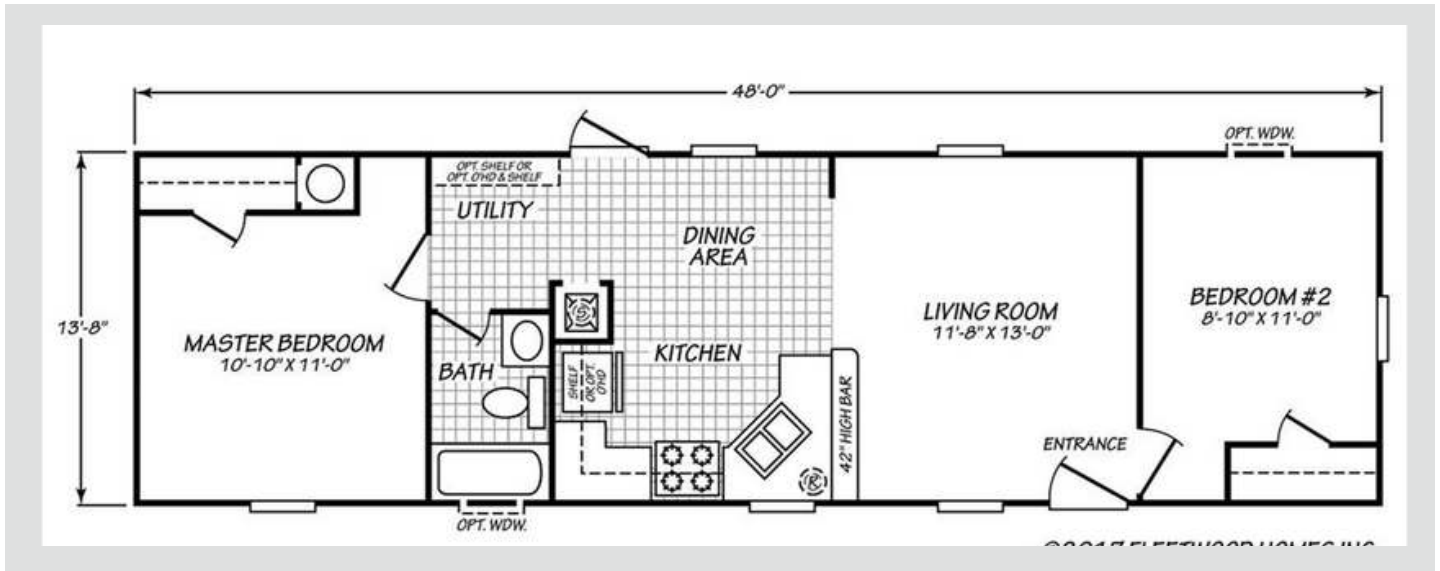

Colonial Series

Penryn

2 Bed 1 Bath

639 Sqft

13'8" X 48'

1 Section

Note:

- Lender requirements may require changes to designs, these changes may require additional project costs.
- Prices, Specifications, & Material are Subject to change without notice
- SQUARE FOOTAGE AND DIMENSIONS ARE APPROXIMATE

Canyon Lake Lighting PKG

- 1-LT Domed Chandelier-Qty. 1
- Exterior Light - Qty. 2
- (5) 6' Ceiling Light (Brushed Nickel)
- Kitchen (2), Hallway(1), Master Bath (1), Guest Bath (1)

Cabinetry

- 4" Laminate B/Splash- Master Bath
- 4" Laminate B/Splash- Guest Bath
- 4" Laminate B/ Splash- Kitchen
- Kitchen 3-Door Pantry (Model Specific)
- Cabinet Doors: Shaker (paper Wrap)
- Drawer Bank (3 Drawers)-Kitchen'
12" Shelf Over Refer
- Cabinet Hardwar- Nickel Round Knobs
- Side-Mount Drawer Guides
- Concealed Cabinet Door Hinges
- White-Lined Overhead Cabinets
- White Lined Base Cabinets
- Wire Utility Shelf

Kitchen

- Single Lever Faucet w/Spray-Chrome
- F/S Gas Range 30"
- 18.1 CF Refrigerator
- Stainless Steel 6" Deep Sink

INTERIOR

- Knockdown Ceiling
- Closet-White Vinyl
- Mini Blinds T/O 1" Aluminum
- Rebond Carpet Pad
- Small Door Casing
- Tape & Texture - Wet Areas
- Tape & Texture- Living Areas
- Square Interior Corners - T/O

Master Bath

- 1-pc 60" Fiberglass Tub/Shower
- Single Lever Faucet/ Diverter-Chrome
- Towel Bar/Tissue Holder-Chrome
- Porcelain Single Lavy Bowl
- Exhaust Fan w/Switch
- Mirror with polished edge
- Hollywood Bar Light
- 36' High Vanity