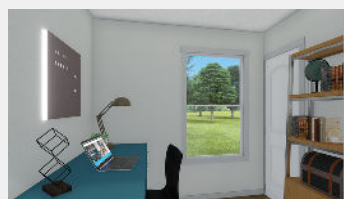

Tempo Series

Satisfaction

2 Bed 1 Bath

632 Sq ft

13'2" x 48

1 Section

Prices, Specifications, & Material are Subject to change without notice Tem-1448-2A

info@usmodularinc.com

951-679-9907 ext. 1

Full Service General Contractor
CA HCD Dealer License #DL1241679
CA General Contractors License #943047

Tempo Series Standard Features

- 8' Flat Ceilings
- Tape & Texture Throughout
- 2x4 Exterior Walls
- Dura Craft Cabinets (ft. 42" overheads & door over 2 drawer Construction)
- LED Recessed Can Lights Throughout
- Ceiling Fan Prep in Living Room & all Bedrooms
- Fiberglass Shower in Primary Bath, Fiberglass Tub/Shower in 2nd Bath
- Frigidaire Stainless Steel Appliance Package (ft. 18' Top Freezer)
- Pfister Faucets Throughout (Ft. Brushed Nickel Pull Down in Kitchen)
- 36" Stainless Steel European Range Hood
- Congoleum Lux Linoleum
- Kwikset Door Hardware Throughout (ft. Thumbatch front door)
- Craftsman Style Front Door, 9 Lite Rear Door
- Standard SHignles-One Color
- Energy Star Ready (R-22floor, R-11 Wall,R-33 Roof)
- ecobee Smart Thermostat
- Carrier Furnace