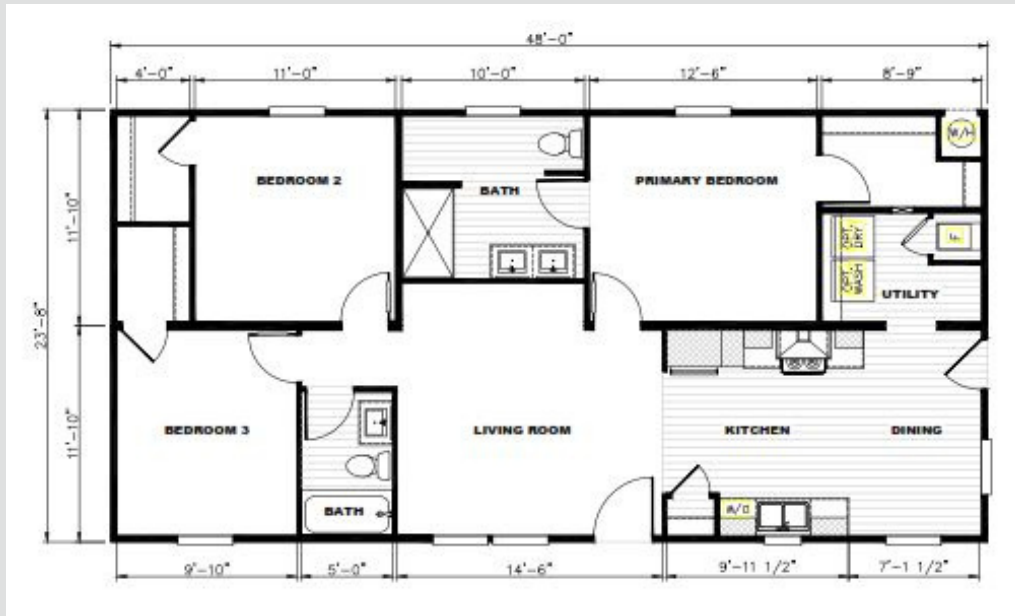

Tempo

Here Comes the Sun

3 Bed 2 Bath

1,152 Sqft

23'8" x 48'

2 Sections

Note:

- Lender requirements may require changes to designs, these changes may require additional project costs.
- Prices, Specifications, & Material are Subject to change without notice
- SQUARE FOOTAGE AND DIMENSIONS ARE APPROXIMATE

info@usmodularinc.com

951-679-9907 ext. 1

Full Service General Contractor
CA HCD Dealer License #DL1241679
CA General Contractors License #943047

Tempo Series Specifications

Flooring

- 16" On Center- Joist Spacing
- 4'x8'x19/32" OSB / T&G - Decking
- r-22 Batt / Blanket- Insulation

Roof

- Truss Load- 30 Live Load
- Opt- Truss Load- 40 live load
- Roof Pitch 3/12
- Insulation-r-33 Blown
- Ceiling Finish Interior-Tape & Texture/ Delicate white
- Sidewall-8"
- Endwall Overhand- 12"
- Shingles 25 years - 3 Tab

Exterior

- Wall Height- 96" Flat
- Wall Thickness 2" x 4"
- Stud Spacing-16" on Center
- Insulation R-11 Batt
- Siding-Smart Panel
- Dormer-16' Dormer
- Exterior Package-2 color Combination
- Windows- White Dual Glaze
- Front Door- Craftsman w/ Window - White
- Front Door Hardware- Kwikset /Thumbblatch / Black
- Front Door Lighting- Wall Lantern/ Black
- Rear Door Hardware Kwikset/Egg Knob/ Nickel
- Rear Door Lighting-Wall Sconce / Black