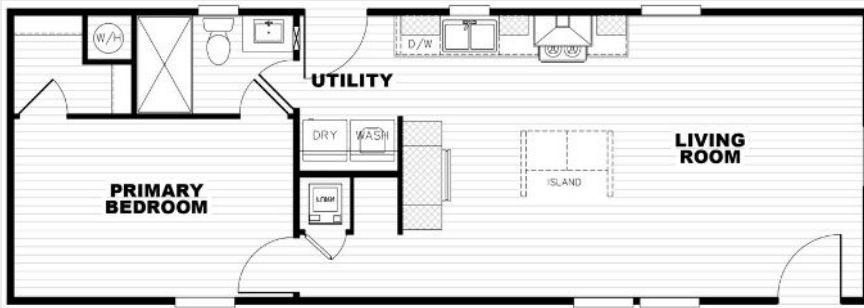

Tempo Series

Yesterday.

1 Bed 1 Bath

660 Sq ft

15' x 44'

1 Section

Prices, Specifications, & Material are Subject to change without notice

Tem-1644-1A

info@usmodularinc.com

951-679-9907 ext. 1

Full Service General Contractor

CA HCD Dealer License #DL1241679

CA General Contractors License #943047

Tempo Series Standard Features

- 8' Flat Ceilings
- Tape & Texture Throughout
- 2x4 Exterior Walls
- Dura Craft Cabinets (ft. 42" overheads & door over 2 drawer Construction)
- LED Recessed Can Lights Throughout
- Ceiling Fan Prep in Living Room & all Bedrooms
- Fiberglass Shower in Primary Bath, Fiberglass Tub/Shower in 2nd Bath
- Frigidaire Stainless Steel Appliance Package (ft. 18' Top Freezer)
- Pfister Faucets Throughout (Ft. Brushed Nickel Pull Down in Kitchen)
- 36" Stainless Steel European Range Hood
- Congoleum Lux Linoleum
- Kwikset Door Hardware Throughout (ft. Thumbatch front door)
- Craftsman Style Front Door, 9 Lite Rear Door
- Standard SHignles-One Color
- Energy Star Ready (R-22floor, R-11 Wall,R-33 Roof)
- ecobee Smart Thermostat
- Carrier Furnace