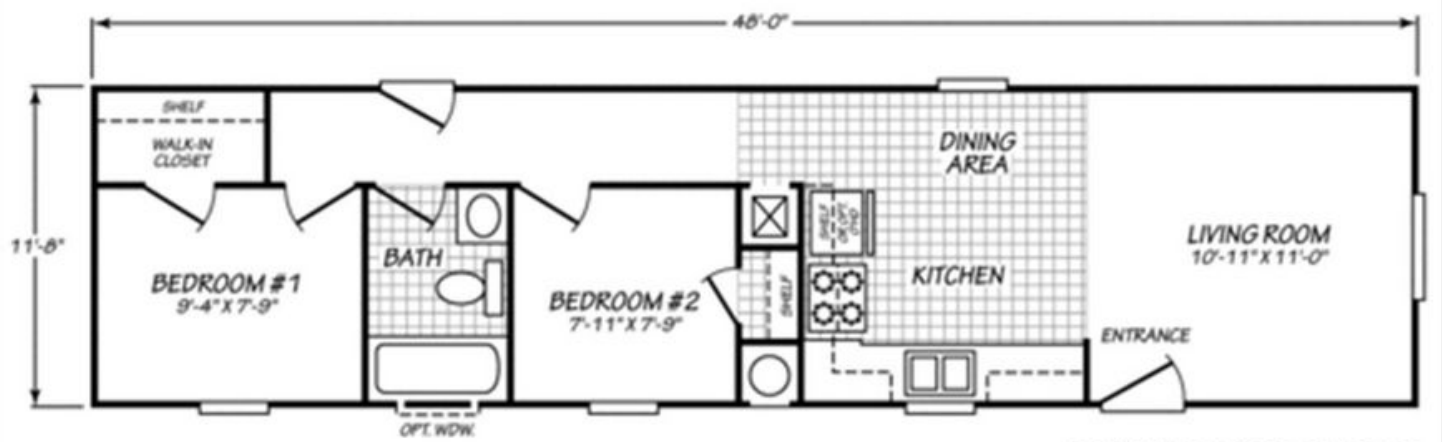

# Colonial Series

Abby.  
2 Bed 1 Bath  
560 Sqft  
11'8" x 48'  
1 Sections

**Note:**

- Lender requirements may require changes to designs, these changes may require additional project costs.
- Prices, Specifications, & Material are Subject to change without notice
- SQUARE FOOTAGE AND DIMENSIONS ARE APPROXIMATE

## Electrical/Plumbing

- 100 Amp Service
- Rocker Switches Throughout
- Dual USB Recept-Kitchen
- Interior Panel Box
- Furnace:56 BTU
- 29 Gal Gas Water Heater
- Shut-Off Valves Throuout
- Plumb & Wlre for washer & gas dryer