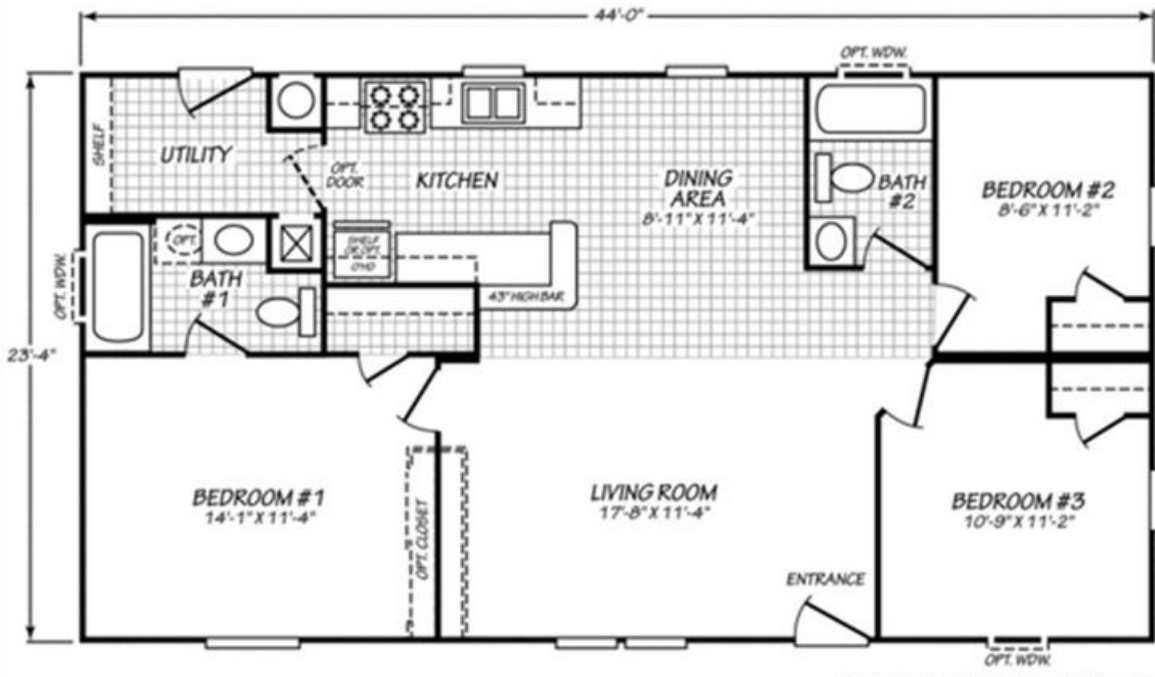

Colonial Series

Berwick

3 Bed 2 Bath

1026 Sqft

23'4" x 44'

2 Sections

Note:

- Lender requirements may require changes to designs, these changes may require additional project costs.
- Prices, Specifications, & Material are Subject to change without notice
- SQUARE FOOTAGE AND DIMENSIONS ARE APPROXIMATE

Canyon Lake Lighting PKG

- 1-LT Domed Chandelier-Qty. 1
- Exterior Light - Qty. 2
- (5) 6' Ceiling Light (Brushed Nickel)
- Kitchen (2), Hallway(1), Master Bath (1), Guest Bath (1)

Cabinetry

- 4" Laminate B/Splash- Master Bath
- 4" Laminate B/Splash- Guest Bath
- 4" Laminate B/ Splash- Kitchen
- Kitchen 3-Door Pantry (Model Specific)
- Cabinet Doors: Shaker (paper Wrap)
- Drawer Bank (3 Drawers)-Kitchen'
12" Shelf Over Refer
- Cabinet Hardwar- Nickel Round Knobs
- Side-Mount Drawer Guides
- Concealed Cabinet Door Hinges
- White-Lined Overhead Cabinets
- White Lined Base Cabinets
- Wire Utility Shelf

Kitchen

- Single Lever Faucet w/Spray-Chrome
- F/S Gas Range 30"
- 18.1 CF Refrigerator
- Stainless Steel 6" Deep Sink

INTERIOR

- Knockdown Ceiling
- Closet-White Vinyl
- Mini Blinds T/O 1" Aluminum
- Rebond Carpet Pad
- Small Door Casing
- Tape & Texture - Wet Areas
- Tape & Texture- Living Areas
- Square Interior Corners - T/O

Master Bath

- 1-pc 60" Fiberglass Tub/Shower
- Single Lever Faucet/ Diverter-Chrome
- Towel Bar/Tissue Holder-Chrome
- Porcelain Single Lavy Bowl
- Exhaust Fan w/Switch
- Mirror with polished edge
- Hollywood Bar Light
- 36' High Vanity