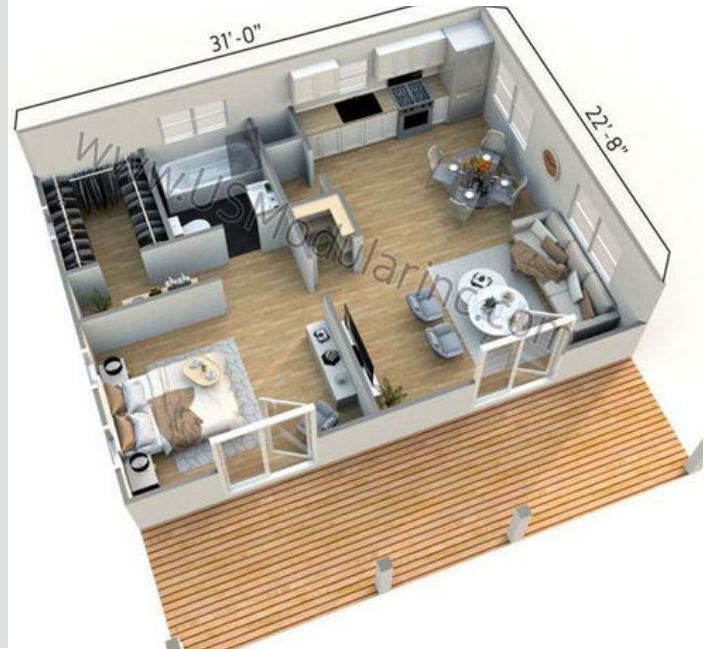

Colonial Series

Bowman

1 Bed 1 Bath

734 Sqft

23'8" x 31'

2 Sections

Note:

- Lender requirements may require changes to designs, these changes may require additional project costs.
- Prices, Specifications, & Material are Subject to change without notice
- SQUARE FOOTAGE AND DIMENSIONS ARE APPROXIMATE

- 100 Amp Service
- Rocker Switches Throughout
- Dual USB Recept-Kitchen
- Interior Panel Box
- Furnace:56 BTU
- 29 Gal Gas Water Heater
- Shut-Off Valves Throuout
- Plumb & Wlre for washer & gas dryer

Canyon Lake Lighting PKG

- 1-LT Domed Chandelier-Qty. 1
- Exterior Light - Qty. 2
- (5) 6' Ceiling Light (Brushed Nickel)
- Kitchen (2), Hallway(1), Master Bath (1), Guest Bath (1)

Cabinetry

- 4" Laminate B/Splash- Master Bath
- 4" Laminate B/Splash- Guest Bath
- 4" Laminate B/ Splash- Kitchen
- Kitchen 3-Door Pantry (Model Specific)
- Cabinet Doors: Shaker (paper Wrap)
- Drawer Bank (3 Drawers)-Kitchen'
12" Shelf Over Refer
- Cabinet Hardwar- Nickel Round Knobs
- Side-Mount Drawer Guides
- Concealed Cabinet Door Hinges
- White-Lined Overhead Cabinets
- White Lined Base Cabinets
- Wire Utility Shelf

Kitchen

- Single Lever Faucet w/Spray-Chrome
- F/S Gas Range 30"
- 18.1 CF Refrigerator
- Stainless Steel 6" Deep Sink

INTERIOR

- Knockdown Ceiling
- Closet-White Vinyl
- Mini Blinds T/O 1" Aluminum
- Rebond Carpet Pad
- Small Door Casing
- Tape & Texture - Wet Areas
- Tape & Texture- Living Areas
- Square Interior Corners - T/O