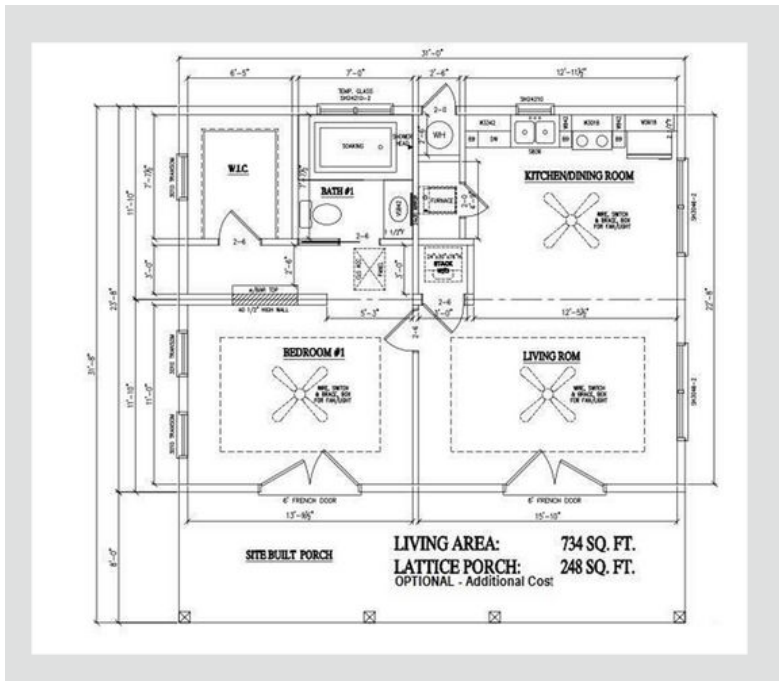

Colonial Series

Bowman

1 Bed 1 Bath

734 Sqft

23'8" x 31'

2 Sections

Note:

- Lender requirements may require changes to designs, these changes may require additional project costs.
- Prices, Specifications, & Material are Subject to change without notice
- SQUARE FOOTAGE AND DIMENSIONS ARE APPROXIMATE

- 100 Amp Service
- Rocker Switches Throughout
- Dual USB Recept-Kitchen
- Interior Panel Box
- Furnace:56 BTU
- 29 Gal Gas Water Heater
- Shut-Off Valves Throuout
- Plumb & Wlre for washer & gas dryer

Canyon Lake Lighting PKG

- 1-LT Domed Chandelier-Qty. 1
- Exterior Light - Qty. 2
- (5) 6' Ceiling Light (Brushed Nickel)
- Kitchen (2), Hallway(1), Master Bath (1), Guest Bath (1)

Cabinetry

- 4" Laminate B/Splash- Master Bath
- 4" Laminate B/Splash- Guest Bath
- 4" Laminate B/ Splash- Kitchen
- Kitchen 3-Door Pantry (Model Specific)
- Cabinet Doors: Shaker (paper Wrap)
- Drawer Bank (3 Drawers)-Kitchen'
12" Shelf Over Refer
- Cabinet Hardwar- Nickel Round Knobs
- Side-Mount Drawer Guides
- Concealed Cabinet Door Hinges
- White-Lined Overhead Cabinets
- White Lined Base Cabinets
- Wire Utility Shelf

Master Bath

- 1-pc 60" Fiberglass Tub/Shower
- Single Lever Faucet/ Diverter-Chrome
- Towel Bar/Tissue Holder-Chrome
- Porcelain Single Lavy Bowl
- Exhaust Fan w/Switch
- Mirror with polished edge
- Hollywood Bar Light
- 36' High Vanity