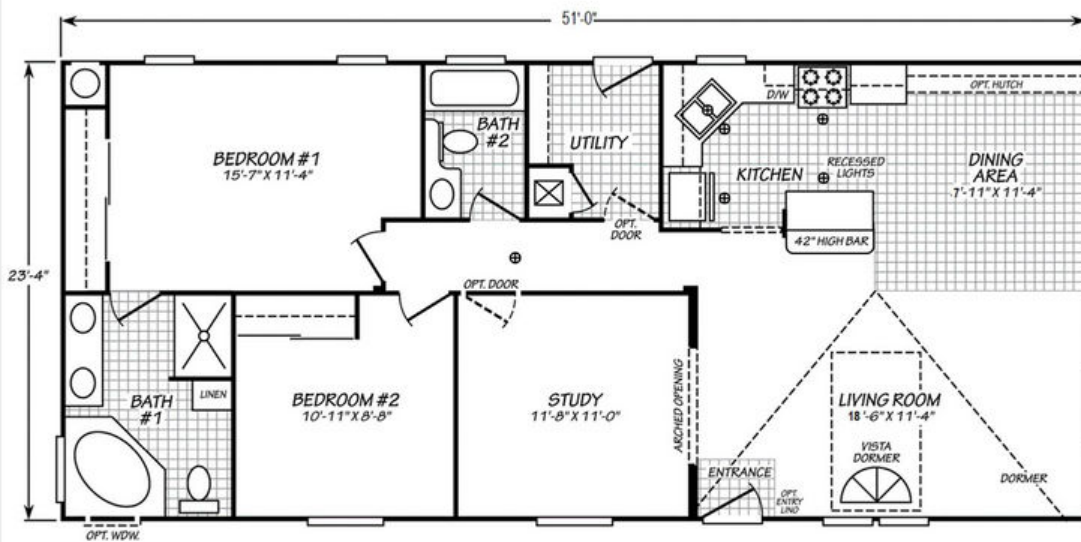

Colonial Series

Cambridge

1 Bed 1 Bath

425 Sqft

23'4" x 51'

2 Sections

Note:

- Lender requirements may require changes to designs, these changes may require additional project costs.
- Prices, Specifications, & Material are Subject to change without notice
- SQUARE FOOTAGE AND DIMENSIONS ARE APPROXIMATE

Canyon Lake Lighting PKG

- 1-LT Domed Chandelier-Qty. 1
- Exterior Light - Qty. 2
- (5) 6' Ceiling Light (Brushed Nickel)
- Kitchen (2), Hallway(1), Master Bath (1), Guest Bath (1)

Cabinetry

- 4" Laminate B/Splash- Master Bath
- 4" Laminate B/Splash- Guest Bath
- 4" Laminate B/ Splash- Kitchen
- Kitchen 3-Door Pantry (Model Specific)
- Cabinet Doors: Shaker (paper Wrap)
- Drawer Bank (3 Drawers)-Kitchen'
12" Shelf Over Refer
- Cabinet Hardwar- Nickel Round Knobs
- Side-Mount Drawer Guides
- Concealed Cabinet Door Hinges
- White-Lined Overhead Cabinets
- White Lined Base Cabinets
- Wire Utility Shelf

Kitchen

- Single Lever Faucet w/Spray-Chrome
- F/S Gas Range 30"
- 18.1 CF Refrigerator
- Stainless Steel 6" Deep Sink

INTERIOR

- Knockdown Ceiling
- Closet-White Vinyl
- Mini Blinds T/O 1" Aluminum
- Rebond Carpet Pad
- Small Door Casing
- Tape & Texture - Wet Areas
- Tape & Texture- Living Areas
- Square Interior Corners - T/O

Master Bath

- 1-pc 60" Fiberglass Tub/Shower
- Single Lever Faucet/ Diverter-Chrome
- Towel Bar/Tissue Holder-Chrome
- Porcelain Single Lavy Bowl
- Exhaust Fan w/Switch
- Mirror with polished edge
- Hollywood Bar Light
- 36' High Vanity