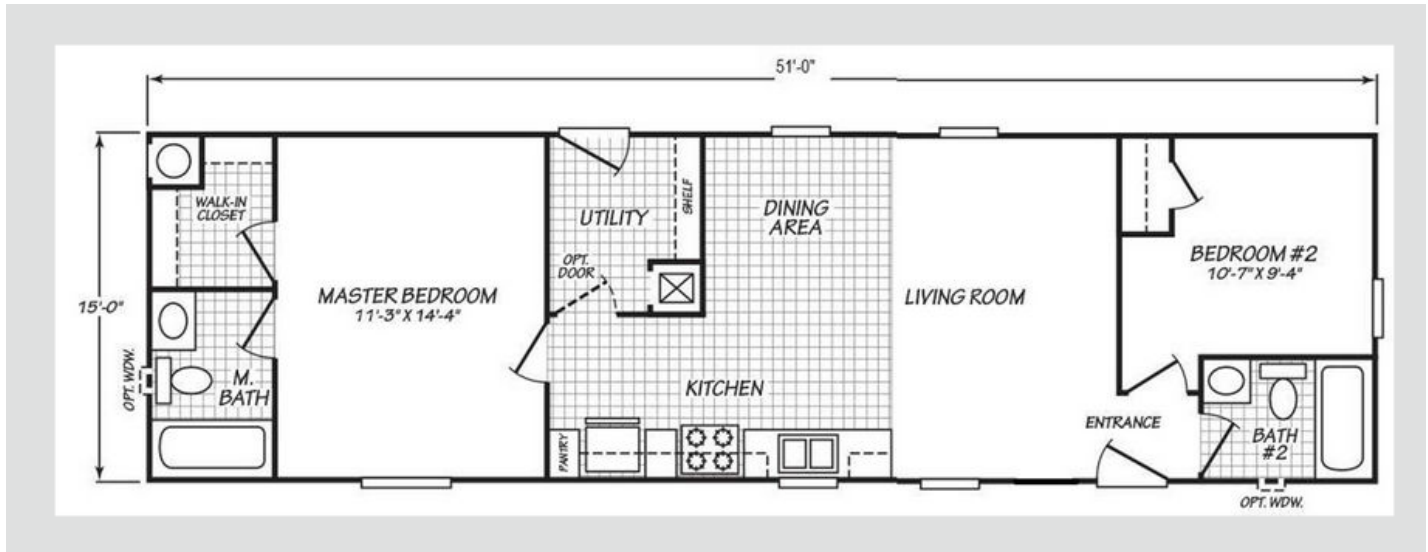

Colonial Series

Delaware

2 Bed 2 Bath

750 Sqft

15' x 51'

I Section

Note:

- Lender requirements may require changes to designs, these changes may require additional project costs.
- Prices, Specifications, & Material are Subject to change without notice
- SQUARE FOOTAGE AND DIMENSIONS ARE APPROXIMATE

- 100 Amp Service
- Rocker Switches Throughout
- Dual USB Recept-Kitchen
- Interior Panel Box
- Furnace:56 BTU
- 29 Gal Gas Water Heater
- Shut-Off Valves Throuout
- Plumb & Wlre for washer & gas dryer

Canyon Lake Lighting PKG

- 1-LT Domed Chandelier-Qty. 1
- Exterior Light - Qty. 2
- (5) 6' Ceiling Light (Brushed Nickel)
- Kitchen (2), Hallway(1), Master Bath (1), Guest Bath (1)

Cabinetry

- 4" Laminate B/Splash- Master Bath
- 4" Laminate B/Splash- Guest Bath
- 4" Laminate B/ Splash- Kitchen
- Kitchen 3-Door Pantry (Model Specific)
- Cabinet Doors: Shaker (paper Wrap)
- Drawer Bank (3 Drawers)-Kitchen'
12" Shelf Over Refer
- Cabinet Hardwar- Nickel Round Knobs
- Side-Mount Drawer Guides
- Concealed Cabinet Door Hinges
- White-Lined Overhead Cabinets
- White Lined Base Cabinets
- Wire Utility Shelf

Master Bath

- 1-pc 60" Fiberglass Tub/Shower
- Single Lever Faucet/ Diverter-Chrome
- Towel Bar/Tissue Holder-Chrome
- Porcelain Single Lavy Bowl
- Exhaust Fan w/Switch
- Mirror with polished edge
- Hollywood Bar Light
- 36' High Vanity