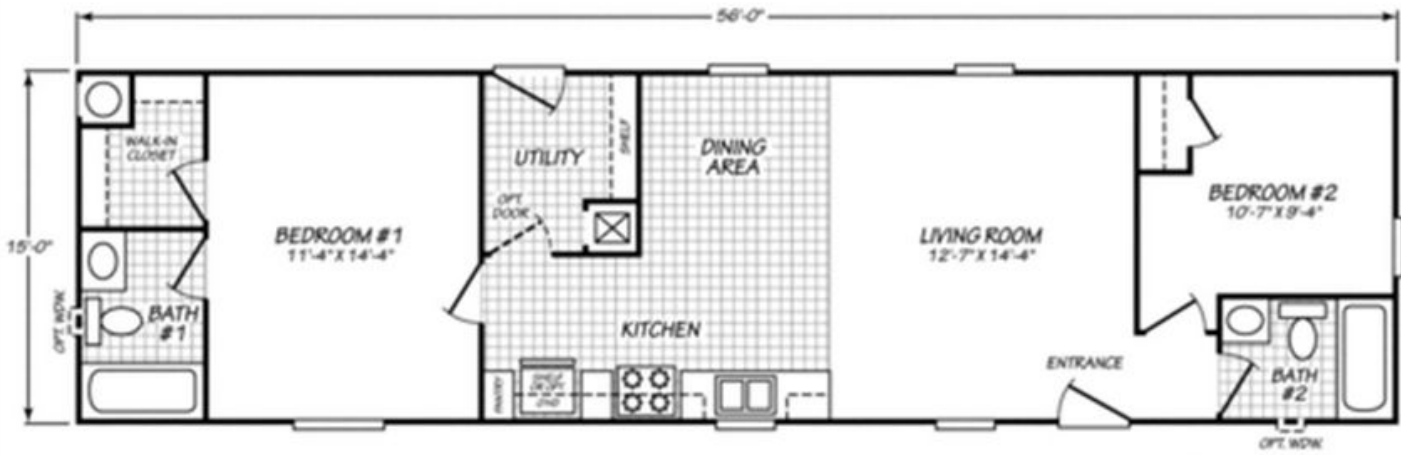

## Dover

2 Bed 2 Bath

840 Sq ft

15' x 56'

I Sections